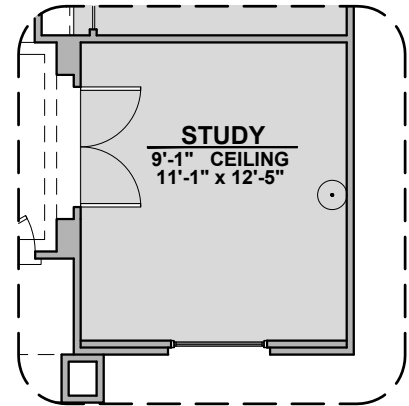

# Pershing Options

1,957 Square Feet

Community: Peyton Estates 7

LOW VOLTAGE LEGEND	
LOGO	DESCRIPTION
	CABLE TV
	CAT 5 DATA

**Traditional  
Fireplace**

**Contemporary  
Fireplace**

**Study**

**Fireplace**

**Ceiling Beam  
Treatment**

**Bedroom 4**

**Bath 2 Shower**

**Barn Door**

**Tankless W/H**