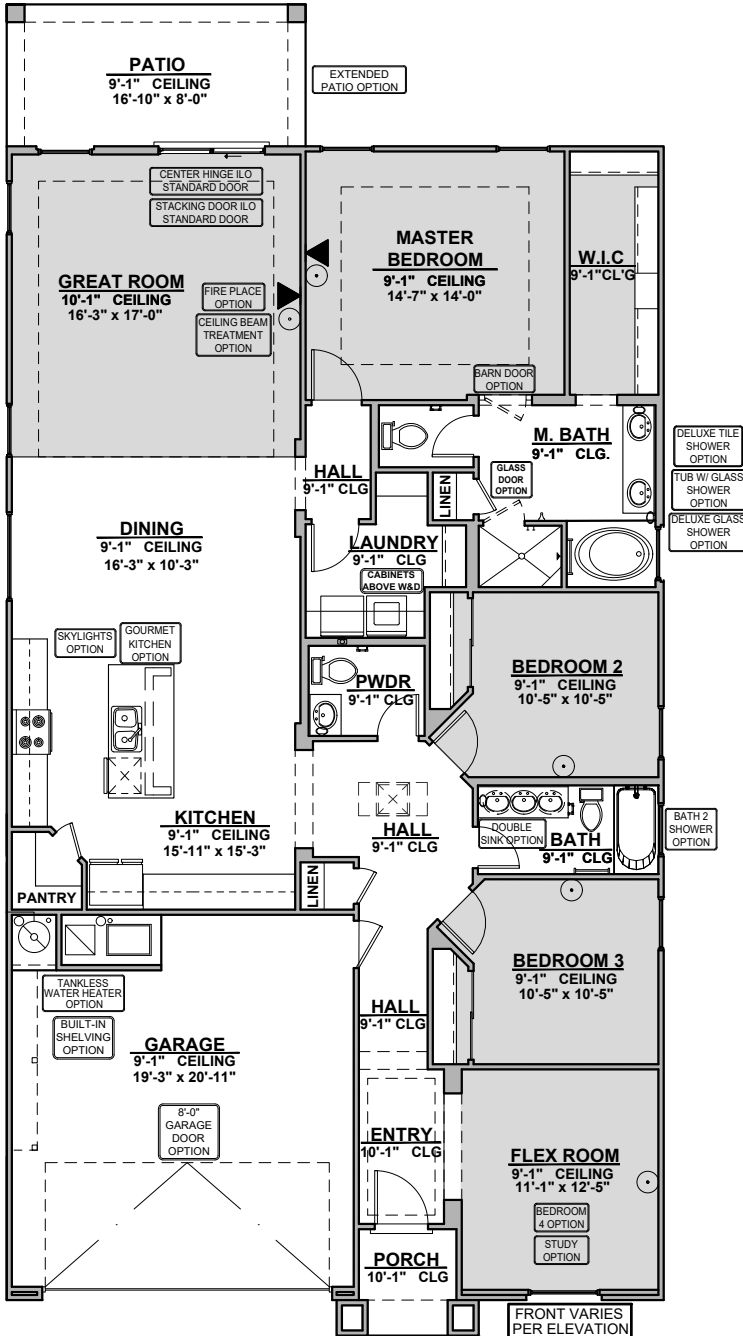

# Pershing

1,957 Square Feet  
Community: Peyton Estates 7

LOW VOLTAGE LEGEND	
LOGO	DESCRIPTION
	CABLE TV
	CAT 5 DATA

**Spanish Colonial (A)**

**Tuscan (B)**

Garage Orientation:  Left  Right

Home is complete and accepted as built. \_\_\_\_\_

# Pershing Options

1,957 Square Feet

Community: Peyton Estates 7

LOW VOLTAGE LEGEND	
LOGO	DESCRIPTION
	CABLE TV
	CAT 5 DATA

**Extended Patio Option**

**Center Hinge ILO  
Standard Door**

**Stacking Door ILO  
Standard Door**