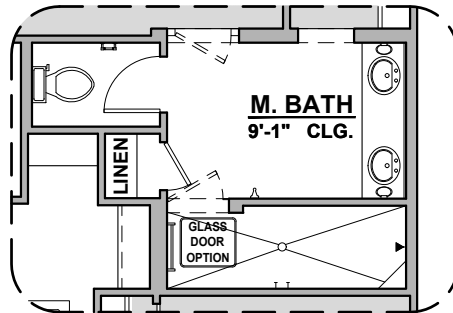

Deluxe Tile Shower