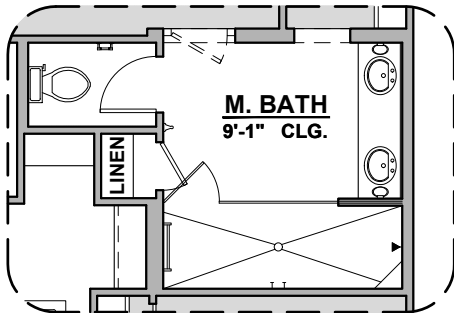

# Pershing Options

1,957 Square Feet

Community: Peyton Estates 7

LOW VOLTAGE LEGEND	
LOGO	DESCRIPTION
	CABLE TV
	CAT 5 DATA

**Extended Patio Option**

**Center Hinge ILO  
Standard Door**

**Stacking Door ILO  
Standard Door**