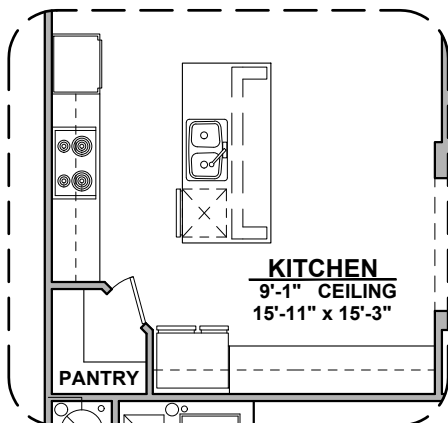

Gourmet Kitchen