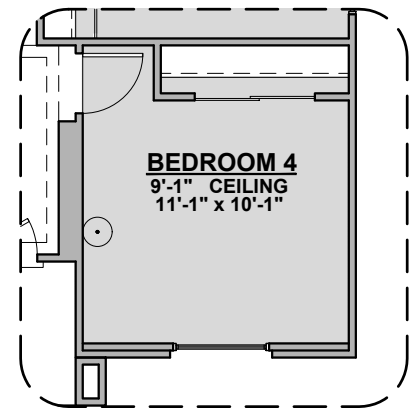

# Pershing Options

1,957 Square Feet

Community: Peyton Estates 7

LOW VOLTAGE LEGEND	
LOGO	DESCRIPTION
	CABLE TV
	CAT 5 DATA

**Traditional  
Fireplace**

**Contemporary  
Fireplace**

**Study**

**Fireplace**

**Ceiling Beam  
Treatment**

**Bedroom 4**

**Bath 2 Shower**

**Barn Door**

**Tankless W/H**