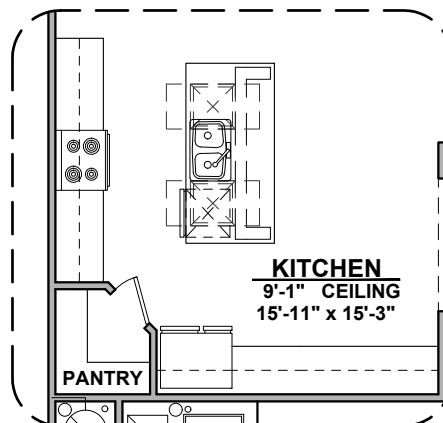

Pershing Options

1,957 Square Feet

Community: Peyton Estates 7

LOW VOLTAGE LEGEND	
LOGO	DESCRIPTION
	CABLE TV
	CAT 5 DATA

Skylights