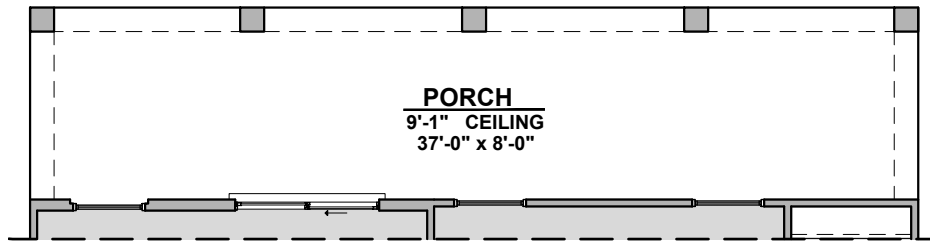

# Pershing Options

1,957 Square Feet

Community: Peyton Estates 7

LOW VOLTAGE LEGEND	
LOGO	DESCRIPTION
	CABLE TV
	CAT 5 DATA

**Extended Patio Option**

**Center Hinge ILO  
Standard Door**

**Stacking Door ILO  
Standard Door**