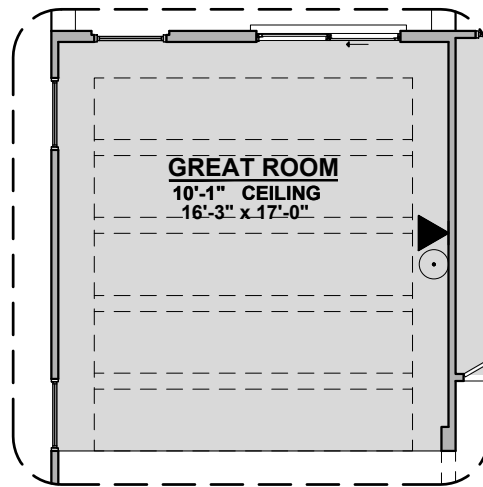

# Pershing Options

1,957 Square Feet

Community: Peyton Estates 7

LOW VOLTAGE LEGEND	
LOGO	DESCRIPTION
	CABLE TV
	CAT 5 DATA

**Traditional  
Fireplace**

**Contemporary  
Fireplace**

**Study**

**Fireplace**