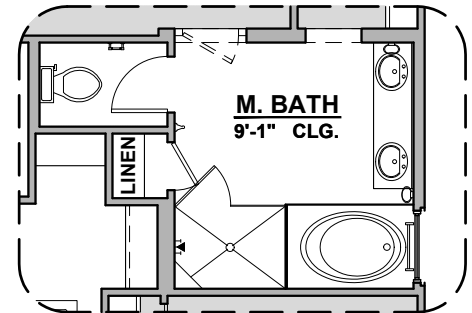

Tub w/ Glass Shower