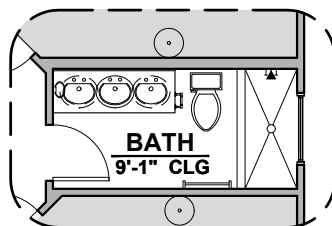

# Pershing Options

1,957 Square Feet

Community: Peyton Estates 7

LOW VOLTAGE LEGEND	
LOGO	DESCRIPTION
	CABLE TV
	CAT 5 DATA

**Traditional  
Fireplace**

**Contemporary  
Fireplace**

**Study**

**Fireplace**

**Ceiling Beam  
Treatment**

**Bedroom 4**

**Bath 2 Shower**

**Barn Door**

**Tankless W/H**