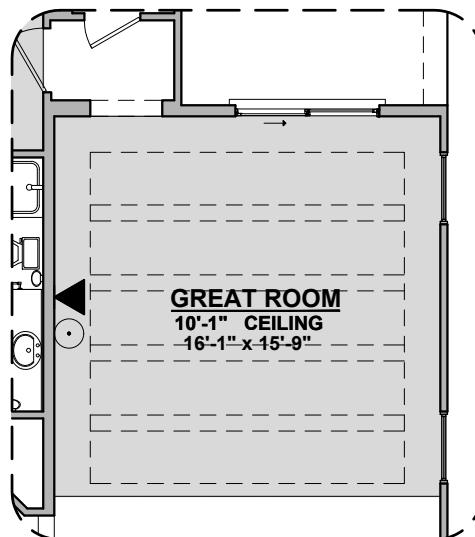

Ceiling Beam Treatment