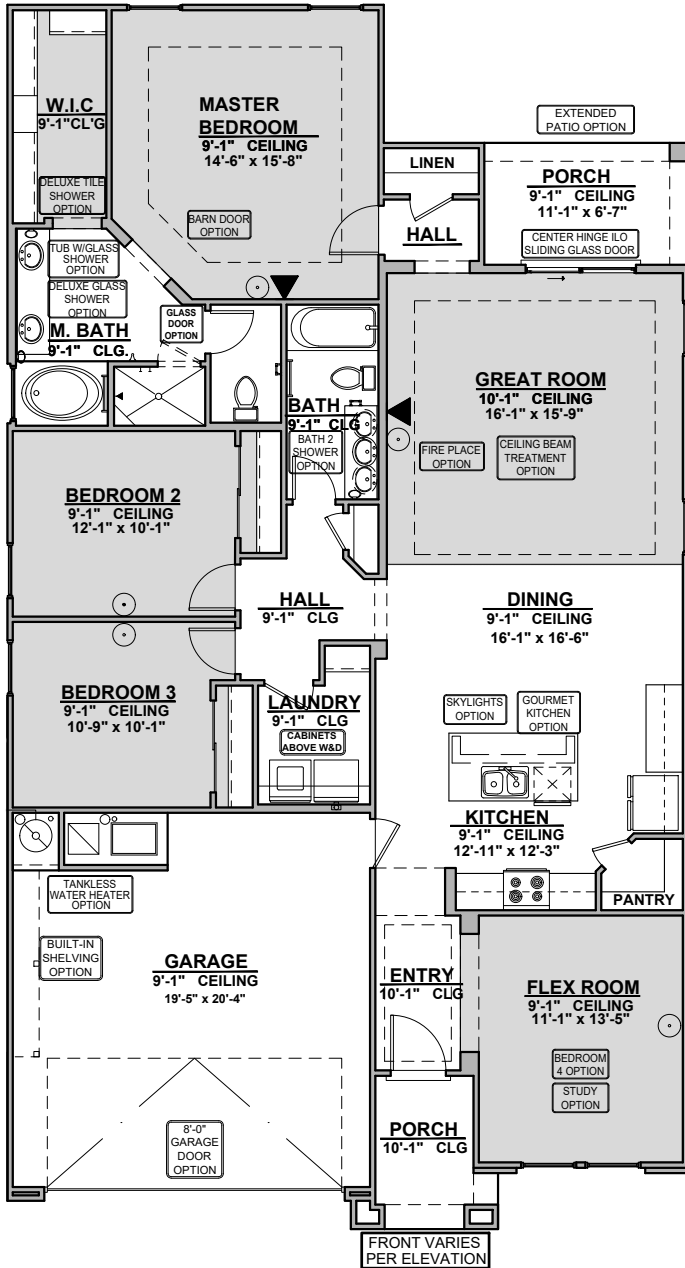

# Stanton

1,736 Square Feet

Community: Peyton Estates 7

LOW VOLTAGE LEGEND	
LOGO	DESCRIPTION
	CABLE TV
	CAT 5 DATA

**Spanish Colonial (A)**

**Tuscan (B)**

Garage Orientation:  Left  Right

Home is complete and accepted as built. \_\_\_\_\_

# Stanton Options

1,736 Square Feet

Community: Peyton Estates 7

LOW VOLTAGE LEGEND	
LOGO	DESCRIPTION
	CABLE TV
	CAT 5 DATA

Fireplace

Traditional  
Fireplace

Contemporary  
Fireplace

Barn Door

Bath 2 Shower

Bedroom 4

Study

Deluxe Glass Shower

Deluxe Tile Shower

Tub w/ Glass Shower

# Stanton Options

1,736 Square Feet  
Community: Peyton Estates 7

LOW VOLTAGE LEGEND	
LOGO	DESCRIPTION
	CABLE TV
	CAT 5 DATA

**Center Hinge ILO Sliding Glass Door**

**Tankless W/H**

**Gourmet Kitchen**

**Skylights**