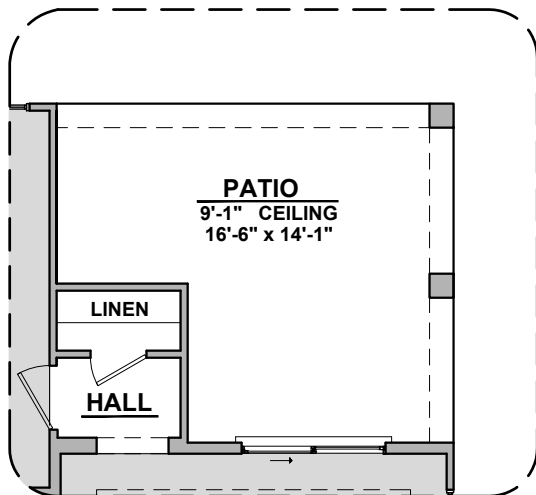

# Stanton Options

1,736 Square Feet  
Community: Peyton Estates 7

LOW VOLTAGE LEGEND	
LOGO	DESCRIPTION
	CABLE TV
	CAT 5 DATA

**Center Hinge ILO Sliding Glass Door**

**Tankless W/H**

**Gourmet Kitchen**

**Skylights**