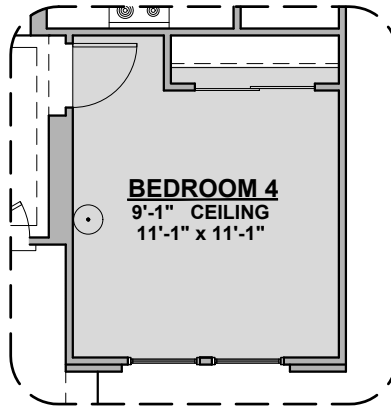

Stanton Options

1,736 Square Feet

Community: Peyton Estates 7

LOW VOLTAGE LEGEND	
LOGO	DESCRIPTION
	CABLE TV
	CAT 5 DATA

Bedroom 4