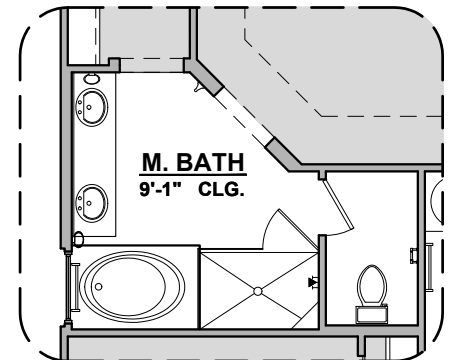

Bath 2 Shower

Bedroom 4

Study

Deluxe Glass Shower

Deluxe Tile Shower

Tub w/ Glass Shower

# Stanton Options

1,736 Square Feet  
Community: Peyton Estates 7

LOW VOLTAGE LEGEND	
LOGO	DESCRIPTION
	CABLE TV
	CAT 5 DATA

**Center Hinge ILO Sliding Glass Door**

**Tankless W/H**

**Gourmet Kitchen**

**Skylights**