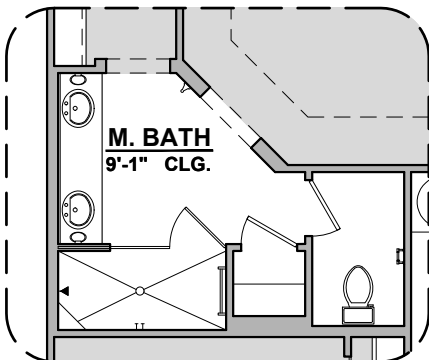

Deluxe Glass Shower