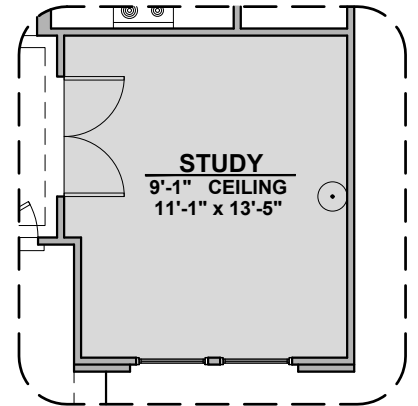

Stanton Options

1,736 Square Feet

Community: Peyton Estates 7

LOW VOLTAGE LEGEND	
LOGO	DESCRIPTION
	CABLE TV
	CAT 5 DATA

Study