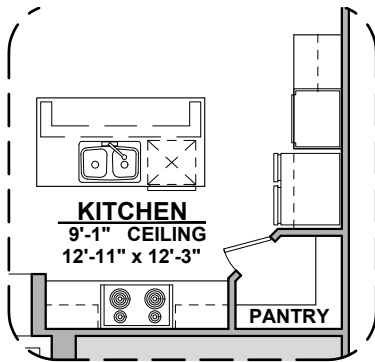

# Stanton Options

1,736 Square Feet  
Community: Peyton Estates 7

LOW VOLTAGE LEGEND	
LOGO	DESCRIPTION
	CABLE TV
	CAT 5 DATA

**Center Hinge ILO Sliding Glass Door**

**Tankless W/H**

**Gourmet Kitchen**

**Skylights**