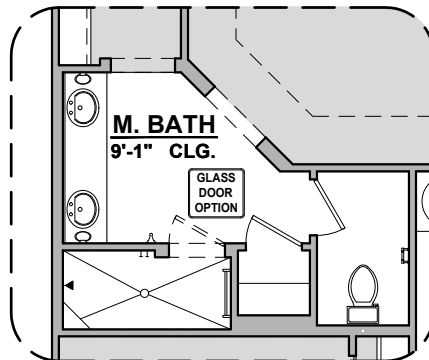

Bath 2 Shower

Bedroom 4

Study

Deluxe Glass Shower

Deluxe Tile Shower

Tub w/ Glass Shower

# Stanton Options

1,736 Square Feet  
Community: Peyton Estates 7

LOW VOLTAGE LEGEND	
LOGO	DESCRIPTION
	CABLE TV
	CAT 5 DATA

**Center Hinge ILO Sliding Glass Door**

**Tankless W/H**

**Gourmet Kitchen**

**Skylights**