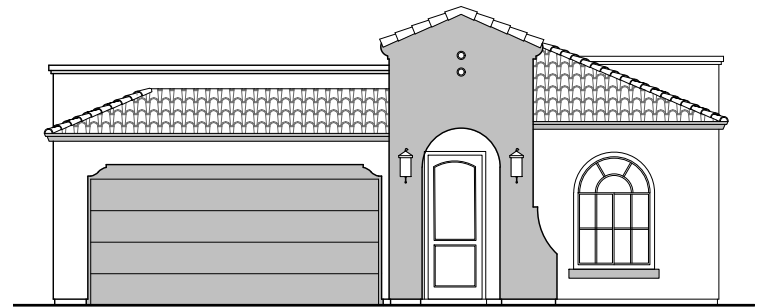

# Stanton

1,736 Square Feet

Community: Peyton Estates 7

LOW VOLTAGE LEGEND	
LOGO	DESCRIPTION
	CABLE TV
	CAT 5 DATA

**Spanish Colonial (A)**

**Tuscan (B)**

Garage Orientation:  Left  Right

Home is complete and accepted as built. \_\_\_\_\_

Home construction is in process, buyer accepts all option locations. \_\_\_\_\_