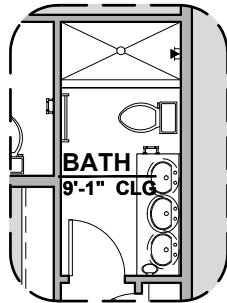

# Stanton Options

1,736 Square Feet

Community: Peyton Estates 7

LOW VOLTAGE LEGEND	
LOGO	DESCRIPTION
	CABLE TV
	CAT 5 DATA

Fireplace

Traditional  
Fireplace

Contemporary  
Fireplace

Barn Door

Bath 2 Shower

Bedroom 4

Study

Deluxe Glass Shower

Deluxe Tile Shower

Tub w/ Glass Shower

# Stanton Options

1,736 Square Feet  
Community: Peyton Estates 7

LOW VOLTAGE LEGEND	
LOGO	DESCRIPTION
	CABLE TV
	CAT 5 DATA

**Center Hinge ILO Sliding Glass Door**

**Tankless W/H**

**Gourmet Kitchen**

**Skylights**