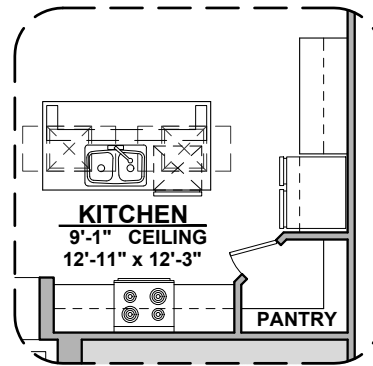

# Stanton Options

1,736 Square Feet  
Community: Peyton Estates 7

LOW VOLTAGE LEGEND	
LOGO	DESCRIPTION
	CABLE TV
	CAT 5 DATA

**Center Hinge ILO Sliding Glass Door**

**Tankless W/H**

**Gourmet Kitchen**

**Skylights**