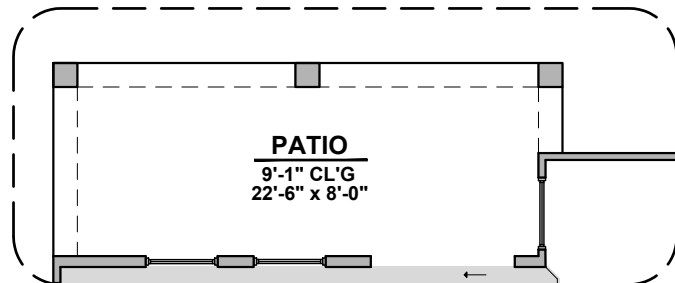

Timberon Elevations

2,421 Square Feet
Community: Peyton 7

LOW VOLTAGE LEGEND	
LOGO	DESCRIPTION
	CABLE TV
	CAT 5 DATA

Tuscan (B)

Spanish Colonial (A)

Timberon Options

2,421 Square Feet

Community: Peyton 7

Deluxe Glass Shower

Extended Patio

Timberon Options

2,421 Square Feet

Community: Peyton 7

LOW VOLTAGE LEGEND	
LOGO	DESCRIPTION
	CABLE TV
	CAT 5 DATA

Bath 3

Bath 3 Shower