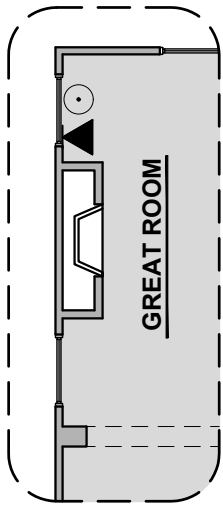

Timberon

2,421 Square Feet
Community: Peyton 7

LOW VOLTAGE LEGEND	
LOGO	DESCRIPTION
	CABLE TV
	CAT 5 DATA

Garage Orientation: Left Right

Home is complete and accepted as built. _____

Home construction is in process, buyer accepts all option locations. _____

Timberon Elevations

2,421 Square Feet
Community: Peyton 7

LOW VOLTAGE LEGEND	
LOGO	DESCRIPTION
	CABLE TV
	CAT 5 DATA

Tuscan (B)

Spanish Colonial (A)

Timberon Options

2,421 Square Feet

Community: Peyton 7

LOW VOLTAGE LEGEND	
LOGO	DESCRIPTION
	CABLE TV
	CAT 5 DATA

Fireplace

Center Hinge Glass Door

Stacking Door In Addition To Standard Door

Contemporary Fireplace

Traditional Fireplace

Stacking Door ILO Standard Door

Deluxe Glass Shower

Extended Patio

Timberon Options

2,421 Square Feet

Community: Peyton 7

LOW VOLTAGE LEGEND	
LOGO	DESCRIPTION
	CABLE TV
	CAT 5 DATA

Bath 3

Bath 3 Shower