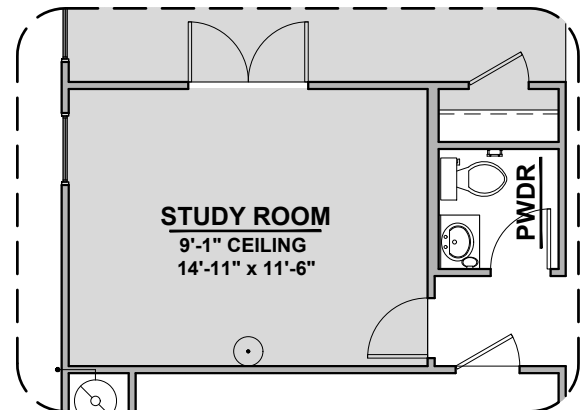

Deluxe Glass Shower

Extended Patio

Timberon Options

2,421 Square Feet

Community: Peyton 7

LOW VOLTAGE LEGEND	
LOGO	DESCRIPTION
	CABLE TV
	CAT 5 DATA

Bath 3

Bath 3 Shower

Tankless Water Heater

Barn Door

Gourmet Kitchen

Bedroom 4 ILO Loft

Bedroom 5 w/ Bath 3

Study Room ILO Flex