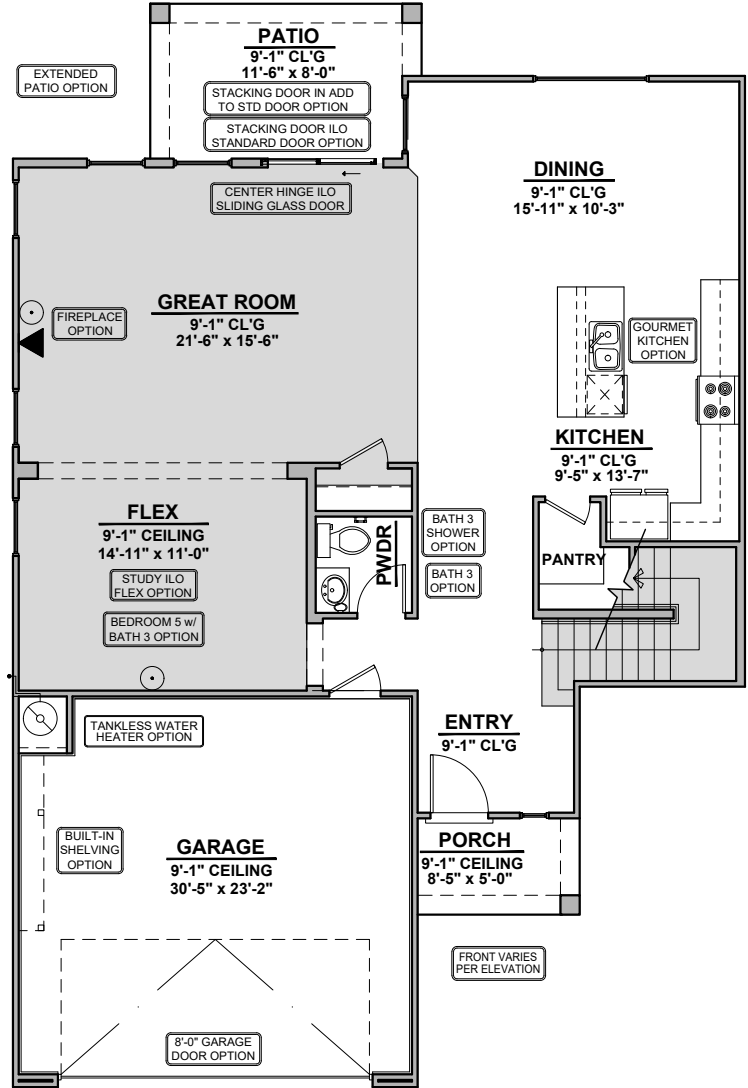

Timberon

2,421 Square Feet
Community: Peyton 7

LOW VOLTAGE LEGEND	
LOGO	DESCRIPTION
	CABLE TV
	CAT 5 DATA

Garage Orientation: Left Right

Home is complete and accepted as built. _____

Home construction is in process, buyer accepts all option locations. _____

Timberon Elevations

2,421 Square Feet
Community: Peyton 7

LOW VOLTAGE LEGEND	
LOGO	DESCRIPTION
	CABLE TV
	CAT 5 DATA

Tuscan (B)

Spanish Colonial (A)

Timberon Options

2,421 Square Feet

Community: Peyton 7

LOW VOLTAGE LEGEND	
LOGO	DESCRIPTION
	CABLE TV
	CAT 5 DATA

Fireplace

Center Hinge Glass Door

Stacking Door In Addition To Standard Door

Contemporary Fireplace

Traditional Fireplace

Stacking Door ILO Standard Door

Deluxe Glass Shower

Extended Patio

Timberon Options

2,421 Square Feet

Community: Peyton 7

LOW VOLTAGE LEGEND	
LOGO	DESCRIPTION
	CABLE TV
	CAT 5 DATA

Bath 3

Bath 3 Shower