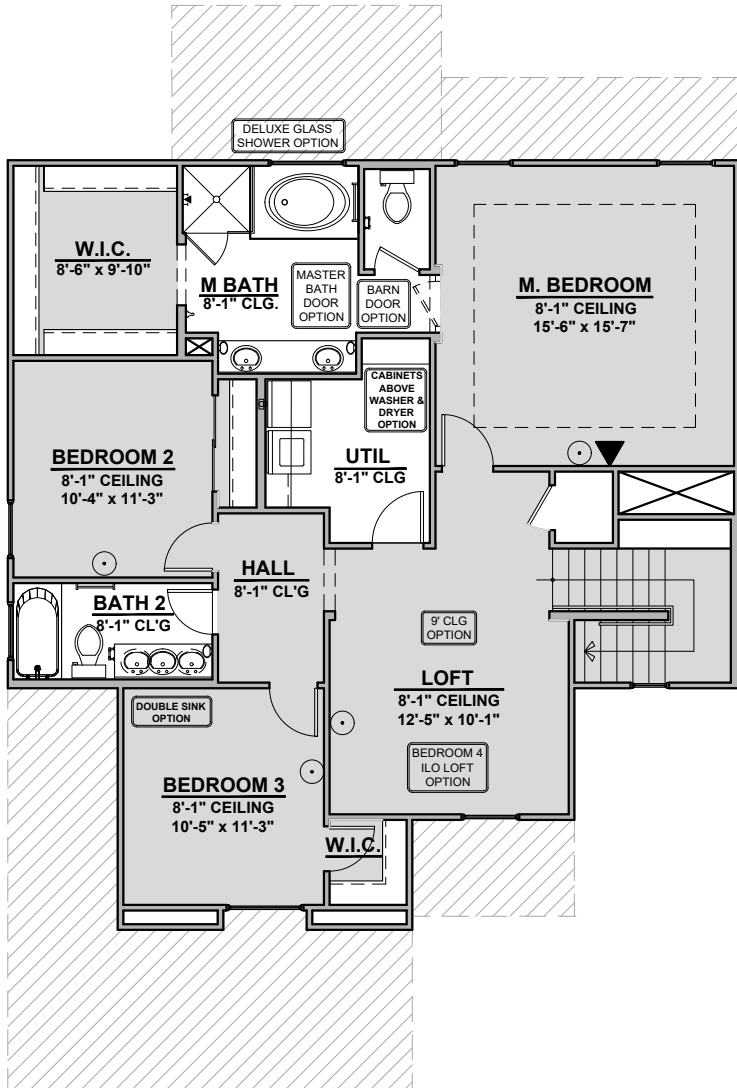

Timberon

2,421 Square Feet
Community: Peyton 7

LOW VOLTAGE LEGEND	
LOGO	DESCRIPTION
	CABLE TV
	CAT 5 DATA

Garage Orientation: Left Right

Home is complete and accepted as built. _____

Home construction is in process, buyer accepts all option locations. _____

Timberon Elevations

2,421 Square Feet
Community: Peyton 7

LOW VOLTAGE LEGEND	
LOGO	DESCRIPTION
	CABLE TV
	CAT 5 DATA

Tuscan (B)

Spanish Colonial (A)

Timberon Options

2,421 Square Feet

Community: Peyton 7

LOW VOLTAGE LEGEND	
LOGO	DESCRIPTION
	CABLE TV
	CAT 5 DATA

Fireplace

Center Hinge Glass Door

Stacking Door In Addition To Standard Door

Contemporary Fireplace

Traditional Fireplace

Stacking Door ILO Standard Door

Deluxe Glass Shower

Extended Patio

Timberon Options

2,421 Square Feet

Community: Peyton 7

LOW VOLTAGE LEGEND	
LOGO	DESCRIPTION
	CABLE TV
	CAT 5 DATA

Bath 3

Bath 3 Shower