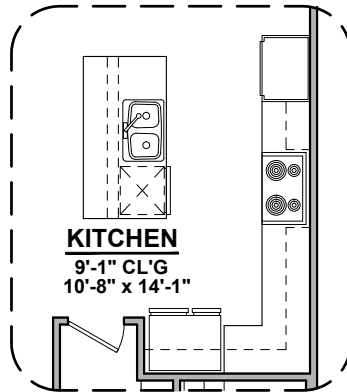

Timberon Elevations

2,421 Square Feet
Community: Peyton 7

LOW VOLTAGE LEGEND	
LOGO	DESCRIPTION
	CABLE TV
	CAT 5 DATA

Tuscan (B)

Spanish Colonial (A)

Timberon Options

2,421 Square Feet

Community: Peyton 7

Deluxe Glass Shower

Extended Patio

Timberon Options

2,421 Square Feet

Community: Peyton 7

LOW VOLTAGE LEGEND	
LOGO	DESCRIPTION
	CABLE TV
	CAT 5 DATA

Bath 3

Bath 3 Shower

Tankless Water Heater

Barn Door

Gourmet Kitchen

Bedroom 4 ILO Loft

Bedroom 5 w/ Bath 3

Study Room ILO Flex