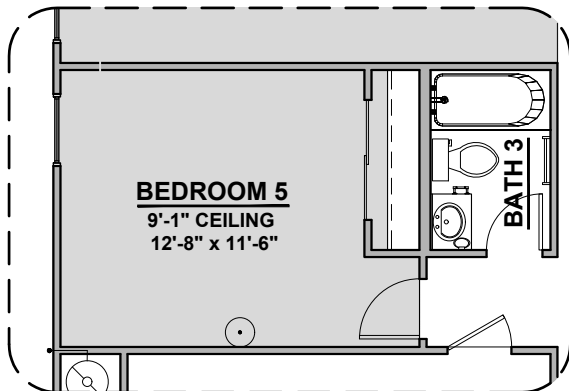

Deluxe Glass Shower

Extended Patio

Timberon Options

2,421 Square Feet

Community: Peyton 7

LOW VOLTAGE LEGEND	
LOGO	DESCRIPTION
	CABLE TV
	CAT 5 DATA

Bath 3

Bath 3 Shower

Tankless Water Heater

Barn Door

Gourmet Kitchen

Bedroom 4 ILO Loft

Bedroom 5 w/ Bath 3

Study Room ILO Flex