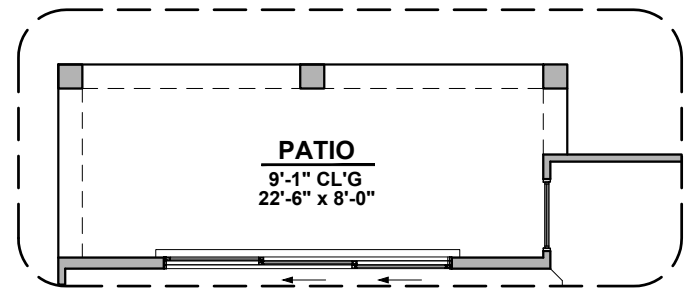

Timberon Elevations

2,421 Square Feet
Community: Peyton 7

LOW VOLTAGE LEGEND	
LOGO	DESCRIPTION
	CABLE TV
	CAT 5 DATA

Tuscan (B)

Spanish Colonial (A)

Timberon Options

2,421 Square Feet

Community: Peyton 7

LOW VOLTAGE LEGEND	
LOGO	DESCRIPTION
	CABLE TV
	CAT 5 DATA

Fireplace

Center Hinge Glass Door

Stacking Door In Addition To Standard Door

Contemporary Fireplace

Traditional Fireplace

Stacking Door ILO Standard Door

Deluxe Glass Shower

Extended Patio

Timberon Options

2,421 Square Feet

Community: Peyton 7

LOW VOLTAGE LEGEND	
LOGO	DESCRIPTION
	CABLE TV
	CAT 5 DATA

Bath 3

Bath 3 Shower