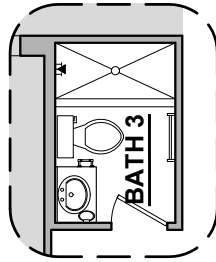

LOW VOLTAGE LEGEND	
LOGO	DESCRIPTION
	CABLE TV
	CAT 5 DATA

Fireplace

Center Hinge Glass Door

Stacking Door In Addition To Standard Door

Contemporary Fireplace

Traditional Fireplace

Stacking Door ILO Standard Door

Deluxe Glass Shower

Extended Patio

Timberon Options

2,421 Square Feet

Community: Peyton 7

LOW VOLTAGE LEGEND	
LOGO	DESCRIPTION
	CABLE TV
	CAT 5 DATA

Bath 3

Bath 3 Shower

Tankless Water Heater

Barn Door

Gourmet Kitchen

Bedroom 4 ILO Loft

Bedroom 5 w/ Bath 3

Study Room ILO Flex