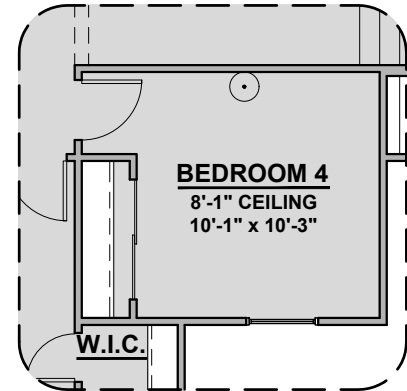

Deluxe Glass Shower

Extended Patio

Timberon Options

2,421 Square Feet

Community: Peyton 7

LOW VOLTAGE LEGEND	
LOGO	DESCRIPTION
	CABLE TV
	CAT 5 DATA

Bath 3

Bath 3 Shower

Tankless Water Heater

Barn Door

Gourmet Kitchen

Bedroom 4 ILO Loft

Bedroom 5 w/ Bath 3

Study Room ILO Flex