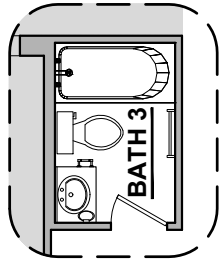

Timberon Elevations

2,421 Square Feet
Community: Peyton 7

LOW VOLTAGE LEGEND	
LOGO	DESCRIPTION
	CABLE TV
	CAT 5 DATA

Tuscan (B)

Spanish Colonial (A)

Timberon Options

2,421 Square Feet

Community: Peyton 7

LOW VOLTAGE LEGEND	
LOGO	DESCRIPTION
	CABLE TV
	CAT 5 DATA

Fireplace

Center Hinge Glass Door

Stacking Door In Addition To Standard Door

Contemporary Fireplace

Traditional Fireplace

Stacking Door ILO Standard Door

Deluxe Glass Shower

Extended Patio

Timberon Options

2,421 Square Feet

Community: Peyton 7

LOW VOLTAGE LEGEND	
LOGO	DESCRIPTION
	CABLE TV
	CAT 5 DATA

Bath 3

Bath 3 Shower

Tankless Water Heater

Barn Door

Gourmet Kitchen

Bedroom 4 ILO Loft

Bedroom 5 w/ Bath 3

Study Room ILO Flex