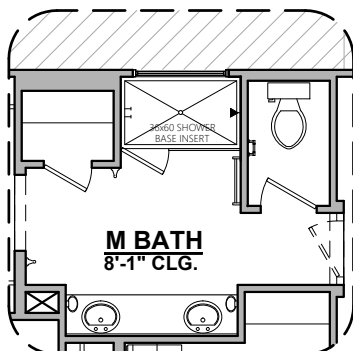

Timberon Elevations

2,421 Square Feet
Community: Peyton 7

LOW VOLTAGE LEGEND	
LOGO	DESCRIPTION
	CABLE TV
	CAT 5 DATA

Tuscan (B)

Spanish Colonial (A)

Timberon Options

2,421 Square Feet

Community: Peyton 7

LOW VOLTAGE LEGEND	
LOGO	DESCRIPTION
	CABLE TV
	CAT 5 DATA

Fireplace

Center Hinge Glass Door

Stacking Door In Addition To Standard Door

Contemporary Fireplace

Traditional Fireplace

Stacking Door ILO Standard Door

Deluxe Glass Shower

Extended Patio

Timberon Options

2,421 Square Feet

Community: Peyton 7

LOW VOLTAGE LEGEND	
LOGO	DESCRIPTION
	CABLE TV
	CAT 5 DATA

Bath 3

Bath 3 Shower

Tankless Water Heater

Barn Door

Gourmet Kitchen

Bedroom 4 ILO Loft

Bedroom 5 w/ Bath 3

Study Room ILO Flex