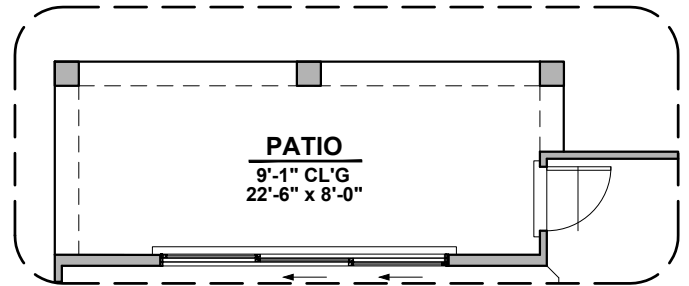

Stacking Door In Addition To Standard Door