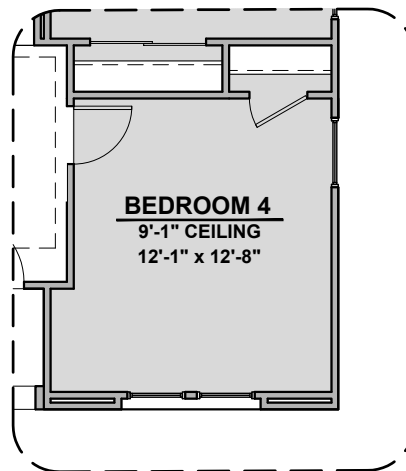

**Deluxe Glass
Shower**

Shower

**Tankless
Water Heater**

Sage Options

1,900 Square Feet

Community: Peyton 7

LOW VOLTAGE LEGEND	
LOGO	DESCRIPTION
	CABLE TV
	CAT 5 DATA

Extended Patio

Ceiling Treatment

Gourmet Kitchen

Bedroom 4

Study Room