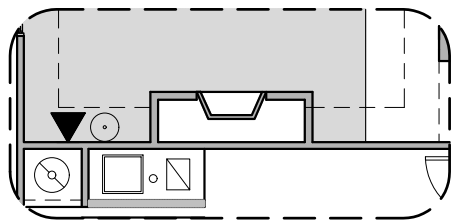

Sage

1,900 Square Feet
Community: Peyton 7

LOW VOLTAGE LEGEND	
LOGO	DESCRIPTION
	CABLE TV
	CAT 5 DATA

Tuscan (B)

Spanish Colonial (A)

Garage Orientation: Left Right

- Home is complete and accepted as built. _____
- Home construction is in process, buyer accepts all option locations. _____

Sage Options

1,900 Square Feet
Community: Peyton 7

LOW VOLTAGE LEGEND	
LOGO	DESCRIPTION
	CABLE TV
	CAT 5 DATA

Fireplace

**Traditional
Fireplace**

**Contemporary
Fireplace**

**Deluxe Tile
Shower**

**Tub w/ Glass
Shower**

**Deluxe Glass
Shower**

Shower

**Tankless
Water Heater**

Sage Options

1,900 Square Feet

Community: Peyton 7

LOW VOLTAGE LEGEND	
LOGO	DESCRIPTION
	CABLE TV
	CAT 5 DATA

Extended Patio