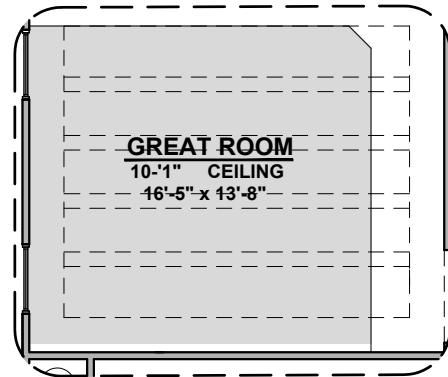

**Deluxe Glass
Shower**

Shower

**Tankless
Water Heater**

Sage Options

1,900 Square Feet

Community: Peyton 7

LOW VOLTAGE LEGEND	
LOGO	DESCRIPTION
	CABLE TV
	CAT 5 DATA

Extended Patio