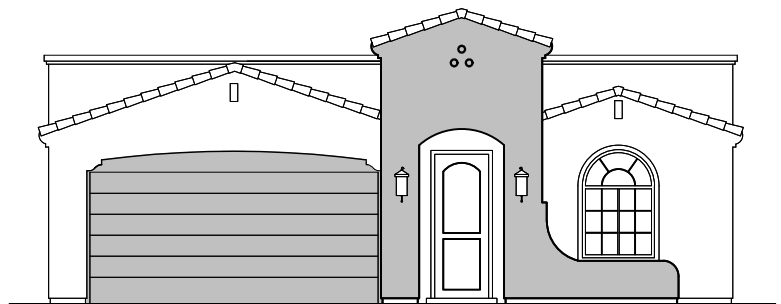

Sage

1,900 Square Feet
Community: Peyton 7

LOW VOLTAGE LEGEND	
LOGO	DESCRIPTION
	CABLE TV
	CAT 5 DATA

Tuscan (B)

Spanish Colonial (A)

Garage Orientation: Left Right

- Home is complete and accepted as built. _____
- Home construction is in process, buyer accepts all option locations. _____

Sage Options

1,900 Square Feet
Community: Peyton 7

LOW VOLTAGE LEGEND	
LOGO	DESCRIPTION
	CABLE TV
	CAT 5 DATA

Fireplace

**Traditional
Fireplace**

**Contemporary
Fireplace**

**Deluxe Tile
Shower**

**Tub w/ Glass
Shower**