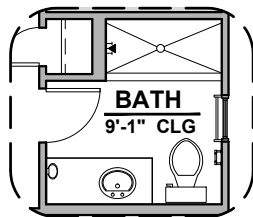

Sage Options

1,900 Square Feet
Community: Peyton 7

LOW VOLTAGE LEGEND	
LOGO	DESCRIPTION
	CABLE TV
	CAT 5 DATA

Fireplace

**Traditional
Fireplace**

**Contemporary
Fireplace**

**Deluxe Tile
Shower**

**Tub w/ Glass
Shower**

**Deluxe Glass
Shower**

Shower

**Tankless
Water Heater**

Sage Options

1,900 Square Feet

Community: Peyton 7

LOW VOLTAGE LEGEND	
LOGO	DESCRIPTION
	CABLE TV
	CAT 5 DATA

Extended Patio