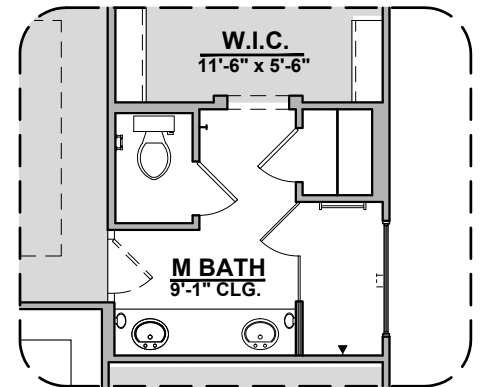

Sage

1,900 Square Feet
Community: Peyton 7

LOW VOLTAGE LEGEND	
LOGO	DESCRIPTION
	CABLE TV
	CAT 5 DATA

Tuscan (B)

Spanish Colonial (A)

Garage Orientation: Left Right

- Home is complete and accepted as built. _____
- Home construction is in process, buyer accepts all option locations. _____

Sage Options

1,900 Square Feet
Community: Peyton 7

LOW VOLTAGE LEGEND	
LOGO	DESCRIPTION
	CABLE TV
	CAT 5 DATA

Fireplace

**Traditional
Fireplace**

**Contemporary
Fireplace**

**Deluxe Tile
Shower**

**Tub w/ Glass
Shower**

**Deluxe Glass
Shower**

Shower

**Tankless
Water Heater**

Sage Options

1,900 Square Feet

Community: Peyton 7

LOW VOLTAGE LEGEND	
LOGO	DESCRIPTION
	CABLE TV
	CAT 5 DATA

Extended Patio

Ceiling Treatment

Gourmet Kitchen

Bedroom 4

Study Room