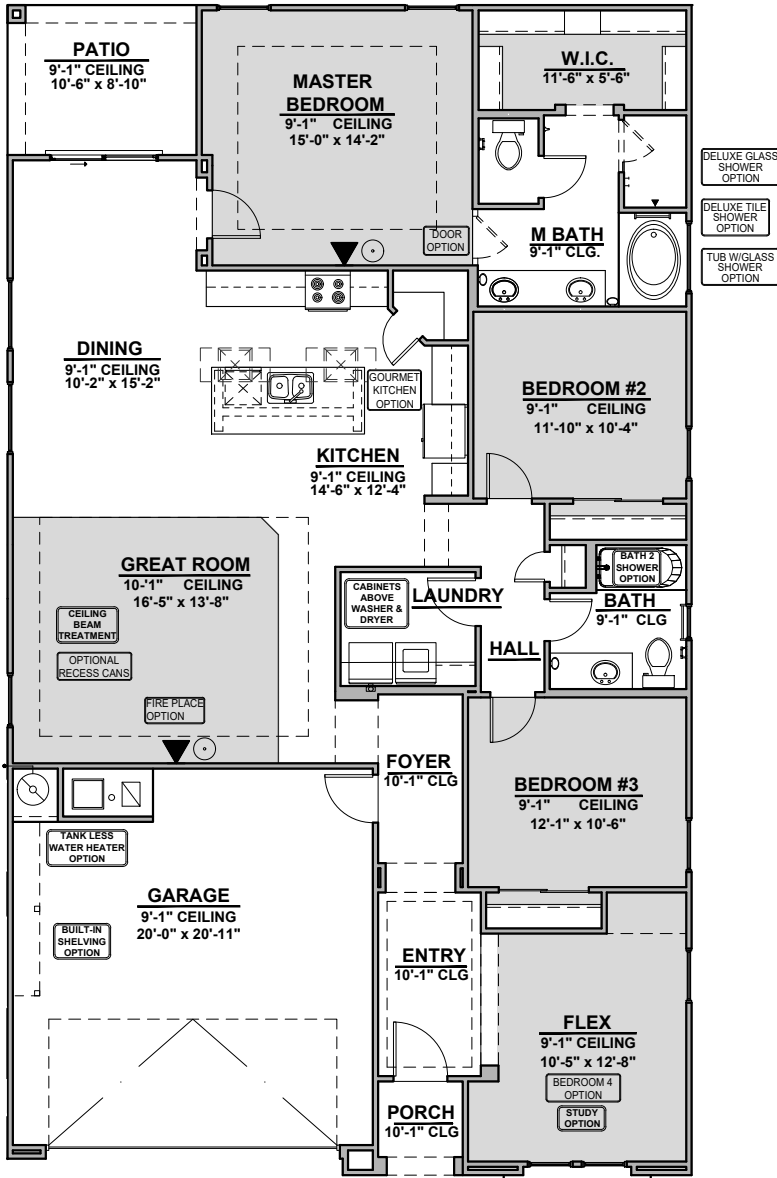

Sage

1,900 Square Feet
Community: Peyton 7

LOW VOLTAGE LEGEND	
LOGO	DESCRIPTION
	CABLE TV
	CAT 5 DATA

Tuscan (B)

Spanish Colonial (A)

Garage Orientation: Left Right

- Home is complete and accepted as built. _____
- Home construction is in process, buyer accepts all option locations. _____

Sage Options

1,900 Square Feet
Community: Peyton 7

LOW VOLTAGE LEGEND	
LOGO	DESCRIPTION
	CABLE TV
	CAT 5 DATA

Fireplace

**Traditional
Fireplace**

**Contemporary
Fireplace**

**Deluxe Tile
Shower**

**Tub w/ Glass
Shower**

**Deluxe Glass
Shower**

Shower

**Tankless
Water Heater**

Sage Options

1,900 Square Feet

Community: Peyton 7

LOW VOLTAGE LEGEND	
LOGO	DESCRIPTION
	CABLE TV
	CAT 5 DATA

Extended Patio

Ceiling Treatment

Gourmet Kitchen

Bedroom 4

Study Room