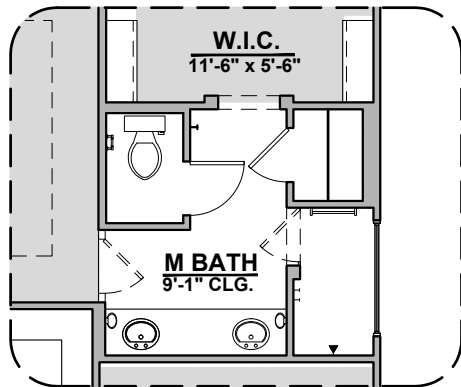

Sage Options

1,900 Square Feet
Community: Peyton 7

LOW VOLTAGE LEGEND	
LOGO	DESCRIPTION
	CABLE TV
	CAT 5 DATA

Fireplace

**Traditional
Fireplace**

**Contemporary
Fireplace**

**Deluxe Tile
Shower**

**Tub w/ Glass
Shower**

**Deluxe Glass
Shower**

Shower

**Tankless
Water Heater**

Sage Options

1,900 Square Feet

Community: Peyton 7

LOW VOLTAGE LEGEND	
LOGO	DESCRIPTION
	CABLE TV
	CAT 5 DATA

Extended Patio