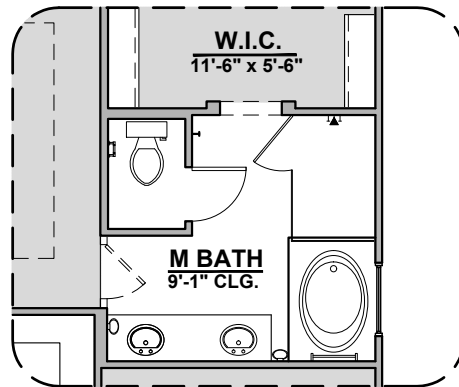

Sage

1,900 Square Feet
Community: Peyton 7

LOW VOLTAGE LEGEND	
LOGO	DESCRIPTION
	CABLE TV
	CAT 5 DATA

Tuscan (B)

Spanish Colonial (A)

Garage Orientation: Left Right

- Home is complete and accepted as built. _____
- Home construction is in process, buyer accepts all option locations. _____

Sage Options

1,900 Square Feet
Community: Peyton 7

LOW VOLTAGE LEGEND	
LOGO	DESCRIPTION
	CABLE TV
	CAT 5 DATA

Fireplace

**Traditional
Fireplace**

**Contemporary
Fireplace**

**Deluxe Tile
Shower**

**Tub w/ Glass
Shower**

**Deluxe Glass
Shower**

Shower

**Tankless
Water Heater**

Sage Options

1,900 Square Feet

Community: Peyton 7

LOW VOLTAGE LEGEND	
LOGO	DESCRIPTION
	CABLE TV
	CAT 5 DATA

Extended Patio