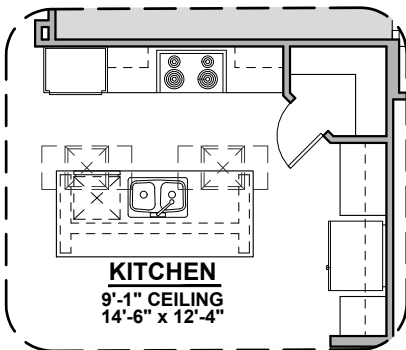

**Deluxe Glass
Shower**

Shower

**Tankless
Water Heater**

Sage Options

1,900 Square Feet

Community: Peyton 7

LOW VOLTAGE LEGEND	
LOGO	DESCRIPTION
	CABLE TV
	CAT 5 DATA

Extended Patio

Ceiling Treatment

Gourmet Kitchen

Bedroom 4

Study Room