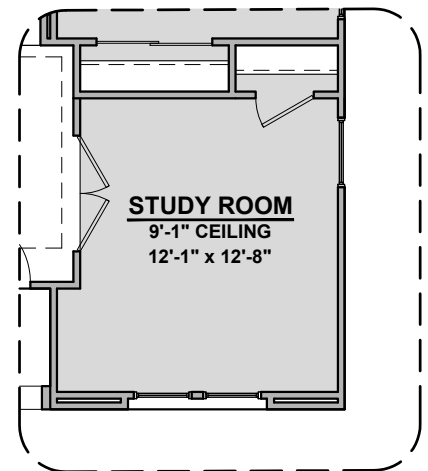

**Deluxe Glass
Shower**

Shower

**Tankless
Water Heater**

Sage Options

1,900 Square Feet

Community: Peyton 7

LOW VOLTAGE LEGEND	
LOGO	DESCRIPTION
	CABLE TV
	CAT 5 DATA

Extended Patio

Ceiling Treatment

Gourmet Kitchen

Bedroom 4

Study Room