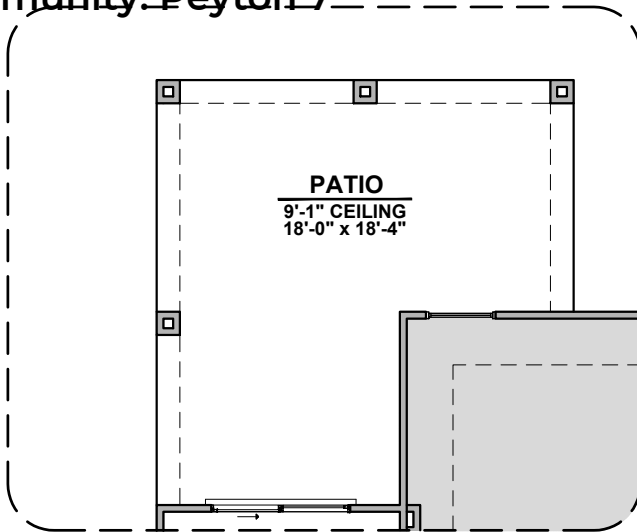

**Deluxe Glass
Shower**

Shower

**Tankless
Water Heater**

Sage Options

1,900 Square Feet

Community: Peyton 7

LOW VOLTAGE LEGEND	
LOGO	DESCRIPTION
	CABLE TV
	CAT 5 DATA

Extended Patio

Ceiling Treatment

Gourmet Kitchen

Bedroom 4

Study Room