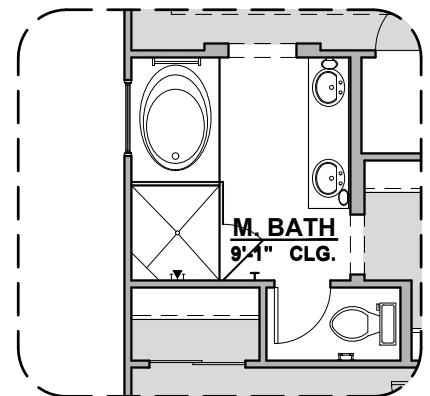

Contemporary
Fireplace

Barn Door

PORCH
9'-1" CEILING
10'-10" x 8'-0"
Center Hinge Door ILO
Sliding Glass Door

Tankless Water
Heater

Deluxe Glass Shower

Deluxe Tile Shower

Tub w/ Glass Shower

Valencia Options

1,740 Square Feet
Community: Peyton 7

LOW VOLTAGE LEGEND	
LOGO	DESCRIPTION
	CABLE TV
	CAT 5 DATA

Ceiling Beam Treatment

Gourmet Kitchen

Powder Room

Bath 2 Shower

Valencia Options

1,740 Square Feet