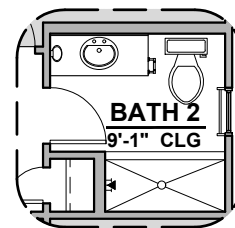

Contemporary
Fireplace

Barn Door

PORCH
9'-1" CEILING
10'-10" x 8'-0"
Center Hinge Door ILO
Sliding Glass Door

Tankless Water
Heater

Deluxe Glass Shower

Deluxe Tile Shower

Tub w/ Glass Shower

Valencia Options

1,740 Square Feet
Community: Peyton 7

LOW VOLTAGE LEGEND	
LOGO	DESCRIPTION
	CABLE TV
	CAT 5 DATA

Ceiling Beam Treatment

Gourmet Kitchen

Powder Room

Bath 2 Shower

Valencia Options

1,740 Square Feet

Community: Peyton 7

LOW VOLTAGE LEGEND	
LOGO	DESCRIPTION
	CABLE TV
	CAT 5 DATA

Extended Patio

Stacking Door ILO Standard Door

*Includes Tile in Great Room & Extended Patio

Stacking Door In Addition To Standard Door