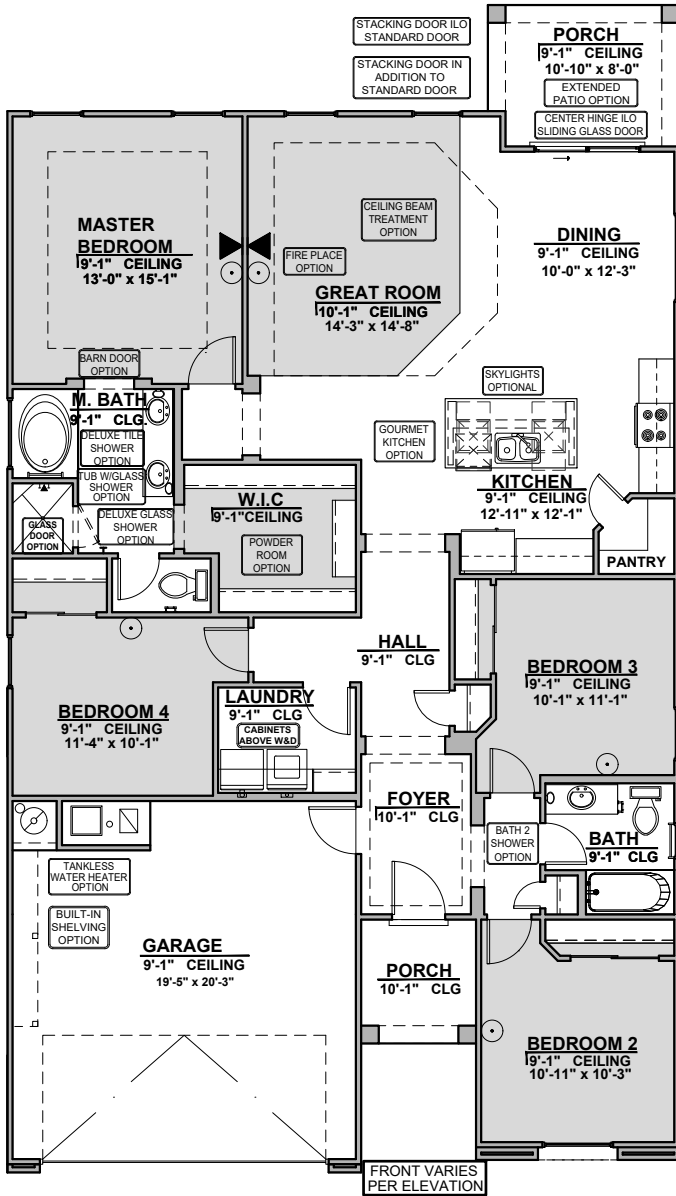

Valencia

1,740 Square Feet

Community: Peyton 7

LOW VOLTAGE LEGEND	
LOGO	DESCRIPTION
	CABLE TV
	CAT 5 DATA

Spanish Colonial (A)

Tuscan (B)

Garage Orientation: Left Right

Home is complete and accepted as built. _____

Home construction is in process, buyer accepts all option locations. _____

Valencia Options

1,740 Square Feet
Community: Peyton 7

LOW VOLTAGE LEGEND	
LOGO	DESCRIPTION
	CABLE TV
	CAT 5 DATA

Fireplace

Traditional
Fireplace

Contemporary
Fireplace

Barn Door

PORCH
9'-1" CEILING
10'-10" x 8'-0"
Center Hinge Door ILO
Sliding Glass Door

Tankless Water
Heater

Deluxe Glass Shower

Deluxe Tile Shower

Tub w/ Glass Shower

Valencia Options

1,740 Square Feet
Community: Peyton 7

LOW VOLTAGE LEGEND	
LOGO	DESCRIPTION
	CABLE TV
	CAT 5 DATA

Ceiling Beam Treatment

Gourmet Kitchen

Powder Room

Bath 2 Shower

Valencia Options

1,740 Square Feet