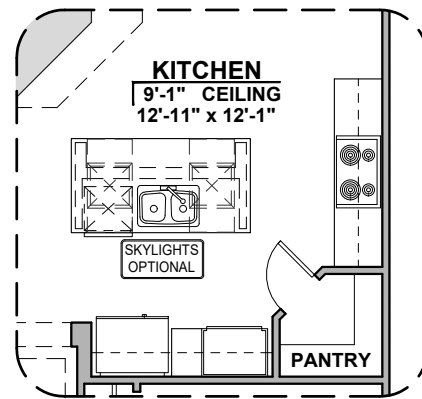

Contemporary
Fireplace

Barn Door

PORCH
9'-1" CEILING
10'-10" x 8'-0"
Center Hinge Door ILO
Sliding Glass Door

Tankless Water
Heater

Deluxe Glass Shower

Deluxe Tile Shower

Tub w/ Glass Shower

Valencia Options

1,740 Square Feet
Community: Peyton 7

LOW VOLTAGE LEGEND	
LOGO	DESCRIPTION
	CABLE TV
	CAT 5 DATA

Ceiling Beam Treatment

Gourmet Kitchen

Powder Room

Bath 2 Shower

Valencia Options

1,740 Square Feet

Community: Peyton 7

LOW VOLTAGE LEGEND	
LOGO	DESCRIPTION
	CABLE TV
	CAT 5 DATA

Extended Patio

Stacking Door ILO Standard Door

*Includes Tile in Great Room & Extended Patio

Stacking Door In Addition To Standard Door