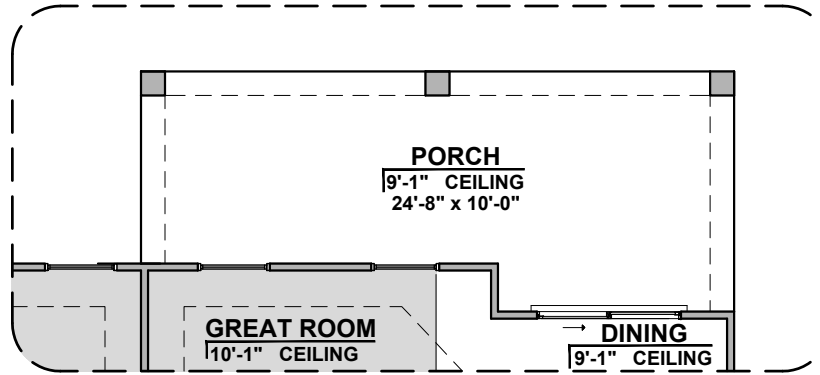

Contemporary
Fireplace

Barn Door

PORCH
9'-1" CEILING
10'-10" x 8'-0"
Center Hinge Door ILO
Sliding Glass Door

Tankless Water
Heater

Deluxe Glass Shower

Deluxe Tile Shower

Tub w/ Glass Shower

Valencia Options

1,740 Square Feet
Community: Peyton 7

LOW VOLTAGE LEGEND	
LOGO	DESCRIPTION
	CABLE TV
	CAT 5 DATA

Ceiling Beam Treatment

Gourmet Kitchen

Powder Room

Bath 2 Shower

Valencia Options

1,740 Square Feet

Community: Peyton 7

LOW VOLTAGE LEGEND	
LOGO	DESCRIPTION
	CABLE TV
	CAT 5 DATA

Extended Patio

Stacking Door ILO Standard Door

*Includes Tile in Great Room & Extended Patio

Stacking Door In Addition To Standard Door