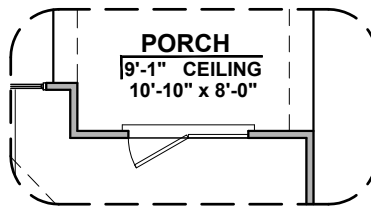

Home construction is in process, buyer accepts all option locations. _____

Valencia Options

1,740 Square Feet
Community: Peyton 7

LOW VOLTAGE LEGEND	
LOGO	DESCRIPTION
	CABLE TV
	CAT 5 DATA

Fireplace

Traditional
Fireplace

Contemporary
Fireplace

Barn Door

PORCH
9'-1" CEILING
10'-10" x 8'-0"
Center Hinge Door ILO
Sliding Glass Door

Tankless Water
Heater

Deluxe Glass Shower

Deluxe Tile Shower

Tub w/ Glass Shower

Valencia Options

1,740 Square Feet
Community: Peyton 7

LOW VOLTAGE LEGEND	
LOGO	DESCRIPTION
	CABLE TV
	CAT 5 DATA

Ceiling Beam Treatment

Gourmet Kitchen

Powder Room

Bath 2 Shower

Valencia Options

1,740 Square Feet