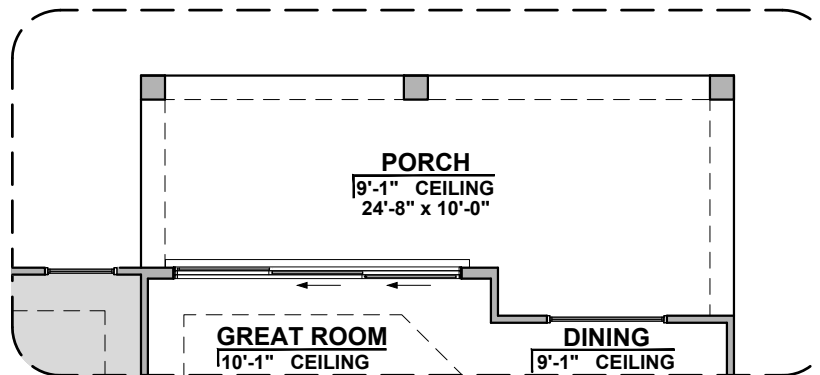

Contemporary
Fireplace

Barn Door

PORCH
9'-1" CEILING
10'-10" x 8'-0"
Center Hinge Door ILO
Sliding Glass Door

Tankless Water
Heater

Deluxe Glass Shower

Deluxe Tile Shower

Tub w/ Glass Shower

Valencia Options

1,740 Square Feet
Community: Peyton 7

LOW VOLTAGE LEGEND	
LOGO	DESCRIPTION
	CABLE TV
	CAT 5 DATA

Ceiling Beam Treatment

Gourmet Kitchen

Powder Room

Bath 2 Shower

Valencia Options

1,740 Square Feet

Community: Peyton 7

LOW VOLTAGE LEGEND	
LOGO	DESCRIPTION
	CABLE TV
	CAT 5 DATA

Extended Patio

Stacking Door ILO Standard Door

*Includes Tile in Great Room & Extended Patio

Stacking Door In Addition To Standard Door