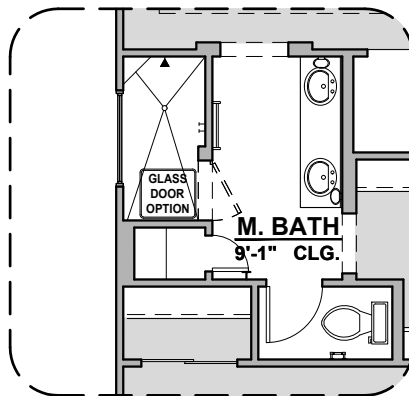

Contemporary
Fireplace

Barn Door

PORCH
9'-1" CEILING
10'-10" x 8'-0"
Center Hinge Door ILO
Sliding Glass Door

Tankless Water
Heater

Deluxe Glass Shower

Deluxe Tile Shower

Tub w/ Glass Shower

Valencia Options

1,740 Square Feet
Community: Peyton 7

LOW VOLTAGE LEGEND	
LOGO	DESCRIPTION
	CABLE TV
	CAT 5 DATA

Ceiling Beam Treatment

Gourmet Kitchen

Powder Room

Bath 2 Shower

Valencia Options

1,740 Square Feet