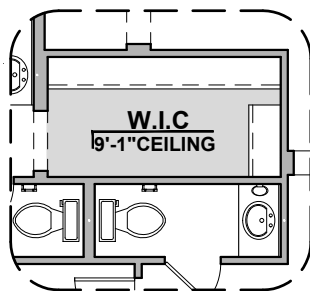

Contemporary
Fireplace

Barn Door

PORCH
9'-1" CEILING
10'-10" x 8'-0"
Center Hinge Door ILO
Sliding Glass Door

Tankless Water
Heater

Deluxe Glass Shower

Deluxe Tile Shower

Tub w/ Glass Shower

Valencia Options

1,740 Square Feet
Community: Peyton 7

LOW VOLTAGE LEGEND	
LOGO	DESCRIPTION
	CABLE TV
	CAT 5 DATA

Ceiling Beam Treatment

Gourmet Kitchen

Powder Room

Bath 2 Shower

Valencia Options

1,740 Square Feet