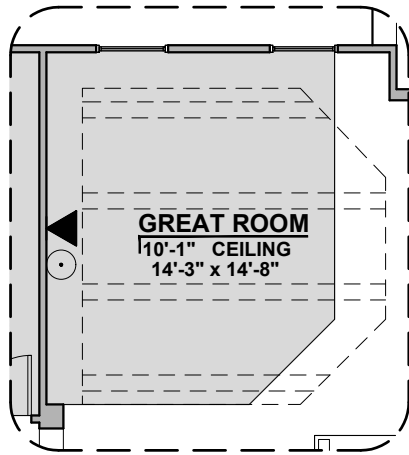

Contemporary
Fireplace

Barn Door

PORCH
9'-1" CEILING
10'-10" x 8'-0"
Center Hinge Door ILO
Sliding Glass Door

Tankless Water
Heater

Deluxe Glass Shower

Deluxe Tile Shower

Tub w/ Glass Shower

Valencia Options

1,740 Square Feet
Community: Peyton 7

LOW VOLTAGE LEGEND	
LOGO	DESCRIPTION
	CABLE TV
	CAT 5 DATA

Ceiling Beam Treatment

Gourmet Kitchen

Powder Room

Bath 2 Shower

Valencia Options

1,740 Square Feet