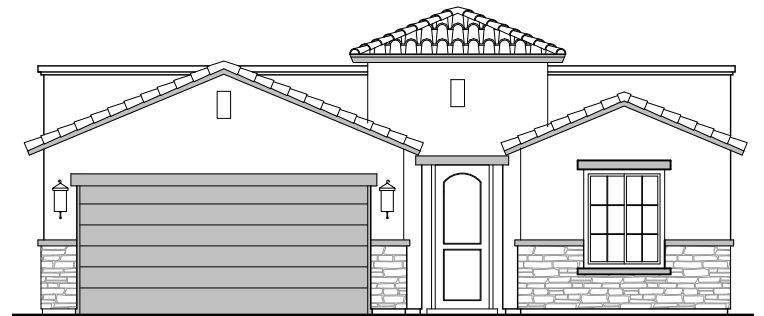

Valencia

1,740 Square Feet

Community: Peyton 7

LOW VOLTAGE LEGEND	
LOGO	DESCRIPTION
	CABLE TV
	CAT 5 DATA

Spanish Colonial (A)

Tuscan (B)

Garage Orientation: Left Right

Home is complete and accepted as built. _____

Home construction is in process, buyer accepts all option locations. _____

Valencia Options

1,740 Square Feet
Community: Peyton 7

LOW VOLTAGE LEGEND	
LOGO	DESCRIPTION
	CABLE TV
	CAT 5 DATA

Fireplace

Traditional
Fireplace