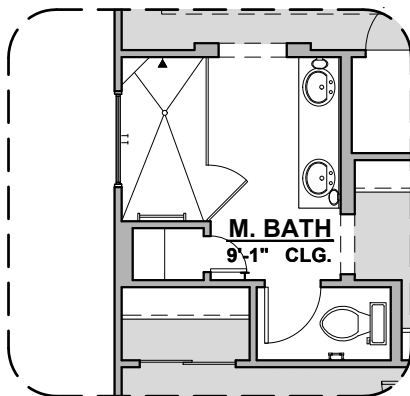

Contemporary
Fireplace

Barn Door

PORCH
9'-1" CEILING
10'-10" x 8'-0"
Center Hinge Door ILO
Sliding Glass Door

Tankless Water
Heater

Deluxe Glass Shower

Deluxe Tile Shower

Tub w/ Glass Shower

Valencia Options

1,740 Square Feet
Community: Peyton 7

LOW VOLTAGE LEGEND	
LOGO	DESCRIPTION
	CABLE TV
	CAT 5 DATA

Ceiling Beam Treatment

Gourmet Kitchen

Powder Room

Bath 2 Shower

Valencia Options

1,740 Square Feet