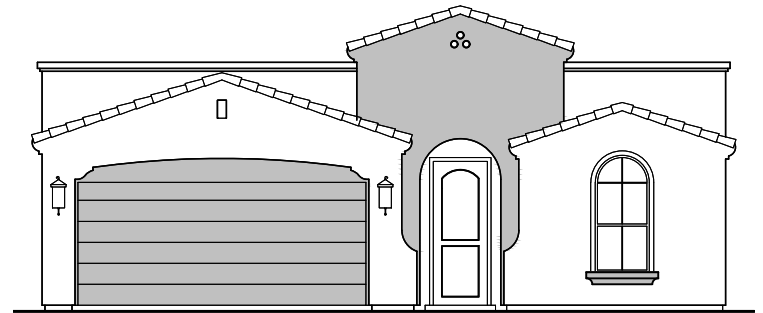

Valencia

1,740 Square Feet

Community: Peyton 7

LOW VOLTAGE LEGEND	
LOGO	DESCRIPTION
	CABLE TV
	CAT 5 DATA

Spanish Colonial (A)

Tuscan (B)

Garage Orientation: Left Right

Home is complete and accepted as built. _____

Home construction is in process, buyer accepts all option locations. _____

Valencia Options

1,740 Square Feet
Community: Peyton 7

LOW VOLTAGE LEGEND	
LOGO	DESCRIPTION
	CABLE TV
	CAT 5 DATA

Fireplace

Traditional
Fireplace