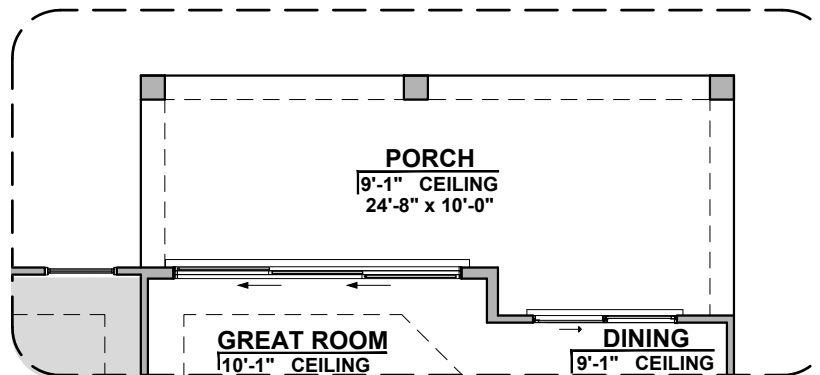

Contemporary
Fireplace

Barn Door

PORCH
9'-1" CEILING
10'-10" x 8'-0"
Center Hinge Door ILO
Sliding Glass Door

Tankless Water
Heater

Deluxe Glass Shower

Deluxe Tile Shower

Tub w/ Glass Shower

Valencia Options

1,740 Square Feet
Community: Peyton 7

LOW VOLTAGE LEGEND	
LOGO	DESCRIPTION
	CABLE TV
	CAT 5 DATA

Ceiling Beam Treatment

Gourmet Kitchen

Powder Room

Bath 2 Shower

Valencia Options

1,740 Square Feet

Community: Peyton 7

LOW VOLTAGE LEGEND	
LOGO	DESCRIPTION
	CABLE TV
	CAT 5 DATA

Extended Patio

Stacking Door ILO Standard Door

*Includes Tile in Great Room & Extended Patio

Stacking Door In Addition To Standard Door