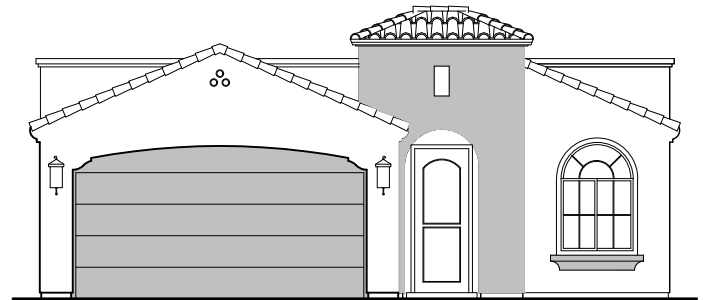

# Willow

1,649 Square Feet

Community: Peyton 7

LOW VOLTAGE LEGEND	
LOGO	DESCRIPTION
	CABLE TV
	CAT 5 DATA

**Spanish Colonial (A)**

**Tuscan (B)**

Garage Orientation:  Left  Right

Home is complete and accepted as built. \_\_\_\_\_

Home construction is in process, buyer accepts all option locations. \_\_\_\_\_