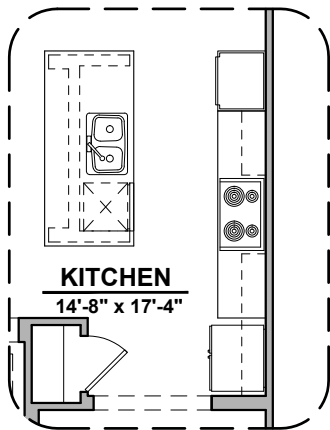

# Willow Options

1,649 Square Feet  
Community: Peyton 7

LOW VOLTAGE LEGEND	
LOGO	DESCRIPTION
	CABLE TV
	CAT 5 DATA

**FirePlace**

**Traditional  
FirePlace**

**Contemporary  
FirePlace**

**Barn Door**

**Gourmet Kitchen**

# Willow Options

1,649 Square Feet  
Community: Peyton 7

LOW VOLTAGE LEGEND	
LOGO	DESCRIPTION
	CABLE TV
	CAT 5 DATA

**Extended Patio**

**Shower**

**Tankless Water Heater**

**Tub w/ Glass Shower**

**Deluxe Glass Shower**