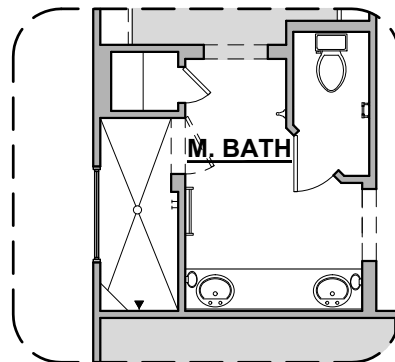

# Willow Options

1,649 Square Feet  
Community: Peyton 7

LOW VOLTAGE LEGEND	
LOGO	DESCRIPTION
	CABLE TV
	CAT 5 DATA

**Extended Patio**

**Shower**

**Tankless Water Heater**

**Tub w/ Glass Shower**

**Deluxe Glass Shower**