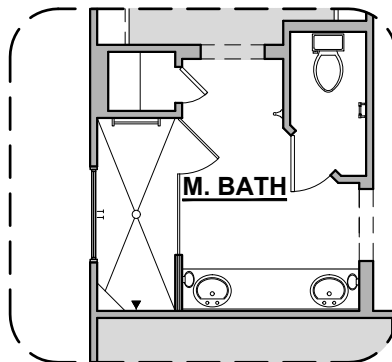

# Willow Options

1,649 Square Feet  
Community: Peyton 7

LOW VOLTAGE LEGEND	
LOGO	DESCRIPTION
	CABLE TV
	CAT 5 DATA

**Extended Patio**

**Shower**

**Tankless Water Heater**

**Tub w/ Glass Shower**

**Deluxe Glass Shower**