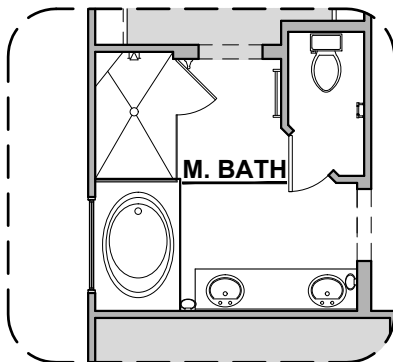

# Willow Options

1,649 Square Feet  
Community: Peyton 7

LOW VOLTAGE LEGEND	
LOGO	DESCRIPTION
	CABLE TV
	CAT 5 DATA

**Extended Patio**

**Shower**

**Tankless Water Heater**

**Tub w/ Glass Shower**

**Deluxe Glass Shower**