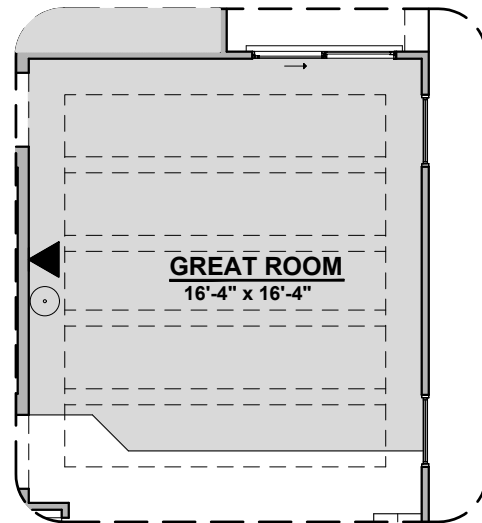

# Willow Options

1,649 Square Feet  
Community: Peyton 7

LOW VOLTAGE LEGEND	
LOGO	DESCRIPTION
	CABLE TV
	CAT 5 DATA

**FirePlace**

**Traditional  
FirePlace**

**Contemporary  
FirePlace**

**Barn Door**

**Gourmet Kitchen**

# Willow Options

1,649 Square Feet  
Community: Peyton 7

LOW VOLTAGE LEGEND	
LOGO	DESCRIPTION
	CABLE TV
	CAT 5 DATA

**Extended Patio**

**Shower**

**Tankless Water Heater**

**Tub w/ Glass Shower**

**Deluxe Glass Shower**