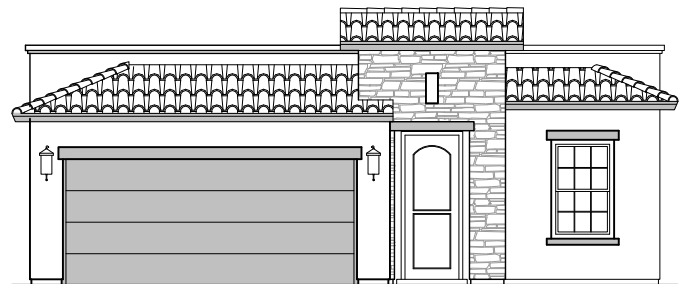

# Willow

1,649 Square Feet

Community: Peyton 7

LOW VOLTAGE LEGEND	
LOGO	DESCRIPTION
	CABLE TV
	CAT 5 DATA

**Spanish Colonial (A)**

**Tuscan (B)**

Garage Orientation:  Left  Right

Home is complete and accepted as built. \_\_\_\_\_

Home construction is in process, buyer accepts all option locations. \_\_\_\_\_