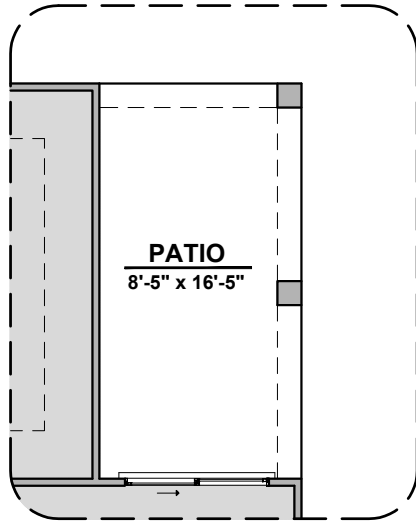

# Willow

1,649 Square Feet

Community: Peyton 7

LOW VOLTAGE LEGEND	
LOGO	DESCRIPTION
	CABLE TV
	CAT 5 DATA

**Spanish Colonial (A)**

**Tuscan (B)**

Garage Orientation:  Left  Right

Home is complete and accepted as built. \_\_\_\_\_

# Willow Options

1,649 Square Feet  
Community: Peyton 7

LOW VOLTAGE LEGEND	
LOGO	DESCRIPTION
	CABLE TV
	CAT 5 DATA

**FirePlace**

**Traditional  
FirePlace**

**Contemporary  
FirePlace**

**Barn Door**

**Gourmet Kitchen**

# Willow Options

1,649 Square Feet  
Community: Peyton 7

LOW VOLTAGE LEGEND	
LOGO	DESCRIPTION
	CABLE TV
	CAT 5 DATA

**Extended Patio**

**Shower**

**Tankless Water Heater**

**Tub w/ Glass Shower**

**Deluxe Glass Shower**