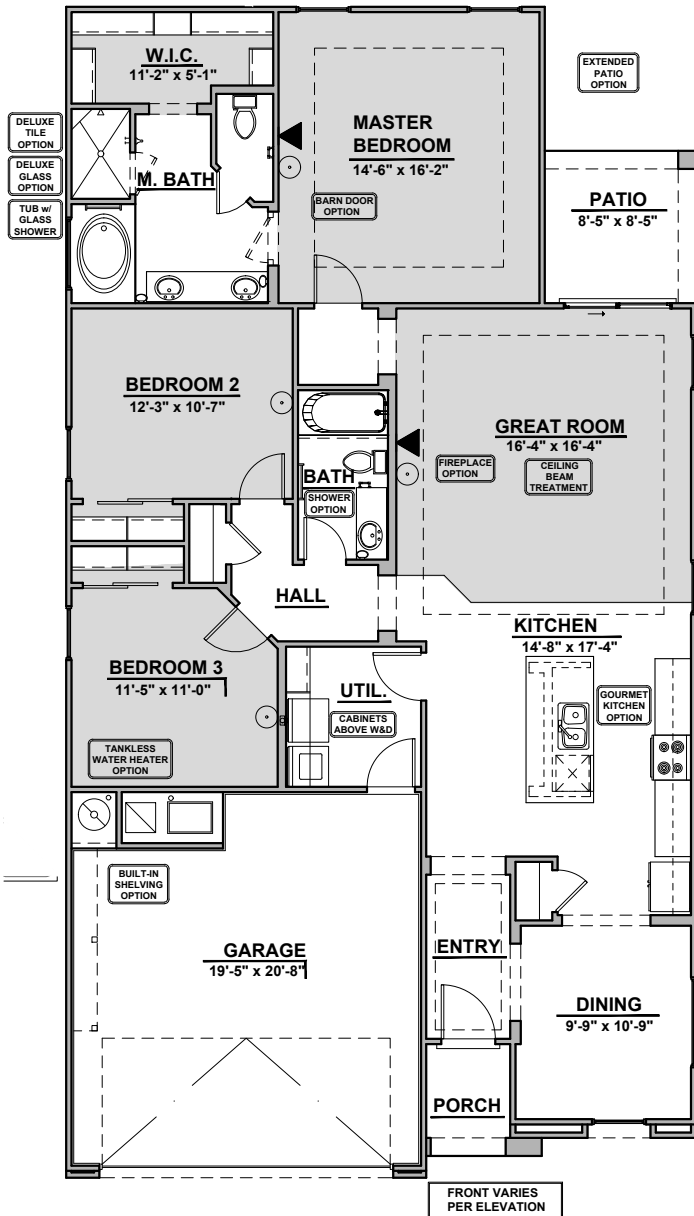

# Willow

1,649 Square Feet

Community: Peyton 7

LOW VOLTAGE LEGEND	
LOGO	DESCRIPTION
	CABLE TV
	CAT 5 DATA

**Spanish Colonial (A)**

**Tuscan (B)**

Garage Orientation:  Left  Right

Home is complete and accepted as built. \_\_\_\_\_

Home construction is in process, buyer accepts all option locations. \_\_\_\_\_

# Willow Options

1,649 Square Feet  
Community: Peyton 7

LOW VOLTAGE LEGEND	
LOGO	DESCRIPTION
	CABLE TV
	CAT 5 DATA

**FirePlace**

**Traditional  
FirePlace**

**Contemporary  
FirePlace**

**Barn Door**

**Gourmet Kitchen**

# Willow Options

1,649 Square Feet  
Community: Peyton 7

LOW VOLTAGE LEGEND	
LOGO	DESCRIPTION
	CABLE TV
	CAT 5 DATA

**Extended Patio**

**Shower**

**Tankless Water Heater**

**Tub w/ Glass Shower**

**Deluxe Glass Shower**