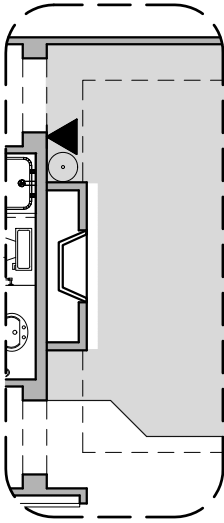

# Willow

1,649 Square Feet

Community: Peyton 7

LOW VOLTAGE LEGEND	
LOGO	DESCRIPTION
	CABLE TV
	CAT 5 DATA

**Spanish Colonial (A)**

**Tuscan (B)**

Garage Orientation:  Left  Right

Home is complete and accepted as built. \_\_\_\_\_

# Willow Options

1,649 Square Feet  
Community: Peyton 7

LOW VOLTAGE LEGEND	
LOGO	DESCRIPTION
	CABLE TV
	CAT 5 DATA

**FirePlace**

**Traditional  
FirePlace**

**Contemporary  
FirePlace**

**Barn Door**

**Gourmet Kitchen**