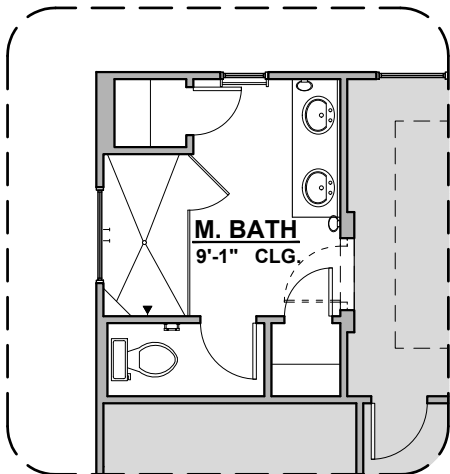

# Clover Options

1,630 Square Feet  
Community: Peyton 7

LOW VOLTAGE LEGEND	
LOGO	DESCRIPTION
	CABLE TV
	CAT 5 DATA

**Ceiling Beam Treatment**

**Fireplace**

**Traditional  
Fireplace**

**Contemporary  
Fireplace**

**Bath 2 Shower**

**Deluxe Glass Shower**

**Deluxe Tile Shower**

**Tub w/ Glass Shower**

# Clover Options

1,630 Square Feet

Community: Peyton 7

LOW VOLTAGE LEGEND	
LOGO	DESCRIPTION
	CABLE TV
	CAT 5 DATA