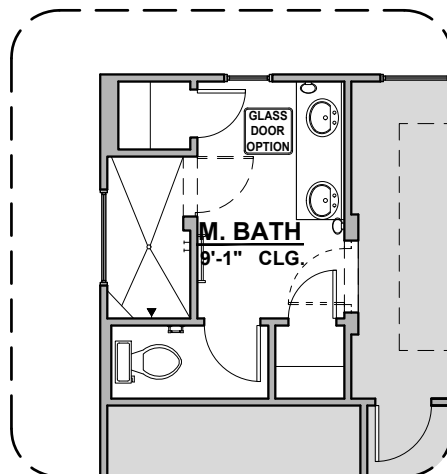

# Clover Options

1,630 Square Feet  
Community: Peyton 7

LOW VOLTAGE LEGEND	
LOGO	DESCRIPTION
	CABLE TV
	CAT 5 DATA

**Ceiling Beam Treatment**

**Fireplace**

**Traditional  
Fireplace**

**Contemporary  
Fireplace**

**Bath 2 Shower**

**Deluxe Glass Shower**

**Deluxe Tile Shower**

**Tub w/ Glass Shower**

# Clover Options

1,630 Square Feet

Community: Peyton 7

LOW VOLTAGE LEGEND	
LOGO	DESCRIPTION
	CABLE TV
	CAT 5 DATA