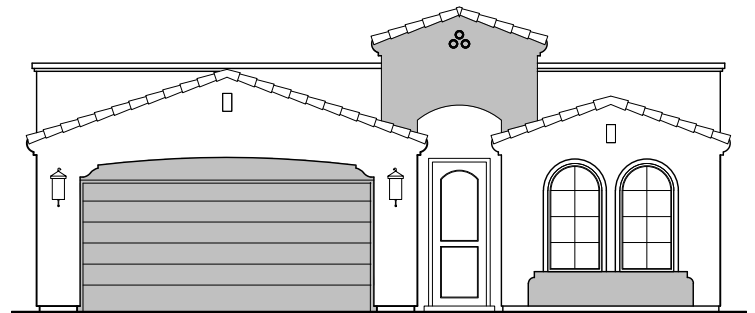

## Clover

1,630 Square Feet

Community: Peyton 7

LOW VOLTAGE LEGEND	
LOGO	DESCRIPTION
	CABLE TV
	CAT 5 DATA

### Tuscan (B)

Garage Orientation:  Left  Right

Home is complete and accepted as built. \_\_\_\_\_

Home construction is in process, buyer accepts all option locations. \_\_\_\_\_