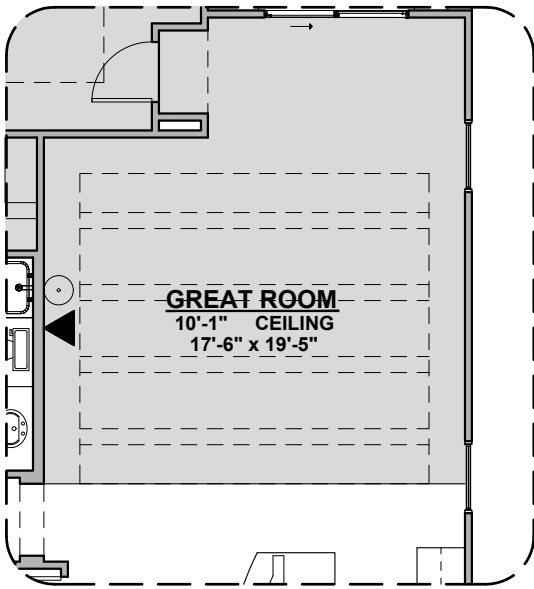

### Tuscan (B)

Garage Orientation:  Left  Right

Home is complete and accepted as built. \_\_\_\_\_

Home construction is in process, buyer accepts all option locations. \_\_\_\_\_

# Clover Options

1,630 Square Feet  
Community: Peyton 7

LOW VOLTAGE LEGEND	
LOGO	DESCRIPTION
	CABLE TV
	CAT 5 DATA

**Ceiling Beam Treatment**

**Fireplace**

**Traditional  
Fireplace**

**Contemporary  
Fireplace**