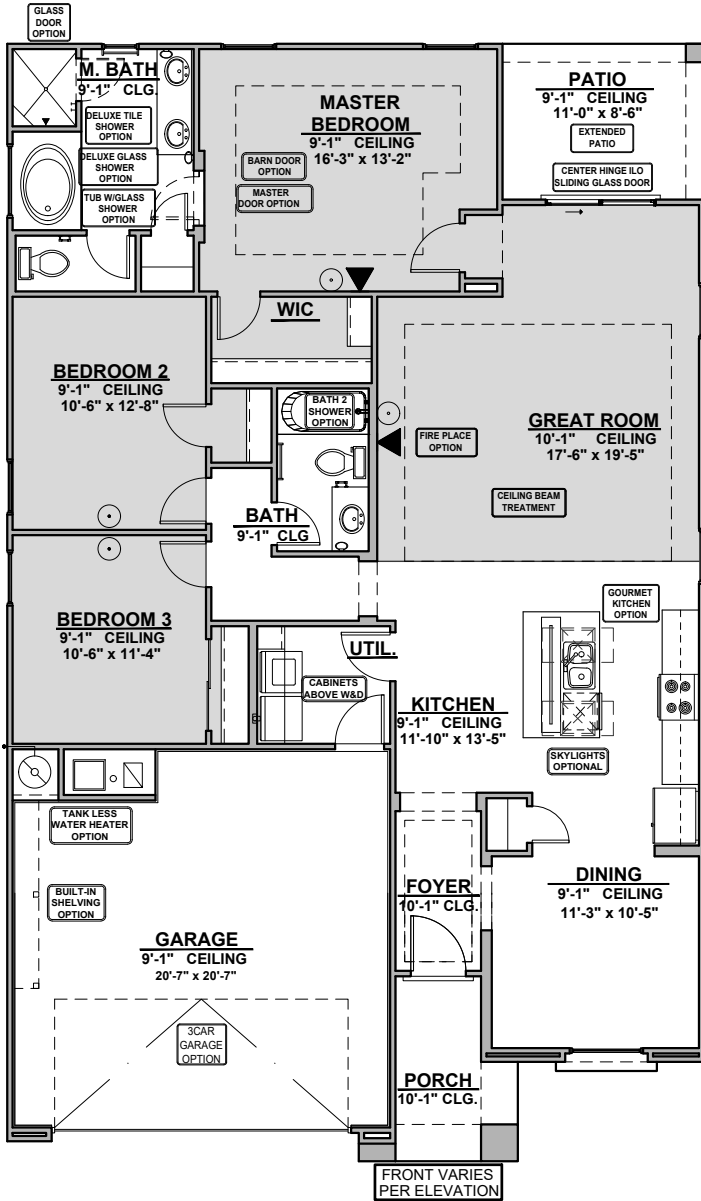

## Clover

1,630 Square Feet

Community: Peyton 7

LOW VOLTAGE LEGEND	
LOGO	DESCRIPTION
	CABLE TV
	CAT 5 DATA

### Spanish Colonial (A)

### Tuscan (B)

Garage Orientation:  Left  Right

Home is complete and accepted as built. \_\_\_\_\_

Home construction is in process, buyer accepts all option locations. \_\_\_\_\_

# Clover Options

1,630 Square Feet  
Community: Peyton 7

LOW VOLTAGE LEGEND	
LOGO	DESCRIPTION
	CABLE TV
	CAT 5 DATA

**Ceiling Beam Treatment**

**Fireplace**

**Traditional  
Fireplace**

**Contemporary  
Fireplace**