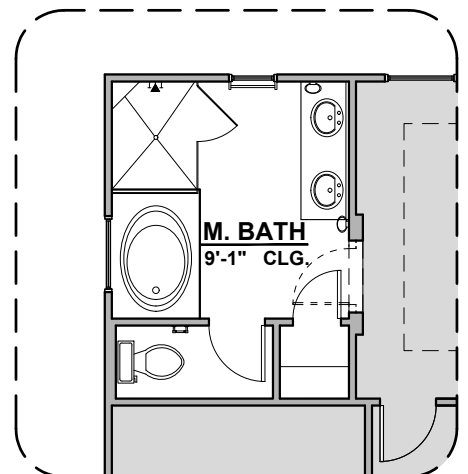

# Clover Options

1,630 Square Feet  
Community: Peyton 7

LOW VOLTAGE LEGEND	
LOGO	DESCRIPTION
	CABLE TV
	CAT 5 DATA

**Ceiling Beam Treatment**

**Fireplace**

**Traditional  
Fireplace**

**Contemporary  
Fireplace**

**Bath 2 Shower**

**Deluxe Glass Shower**

**Deluxe Tile Shower**

**Tub w/ Glass Shower**

# Clover Options

1,630 Square Feet

Community: Peyton 7

LOW VOLTAGE LEGEND	
LOGO	DESCRIPTION
	CABLE TV
	CAT 5 DATA