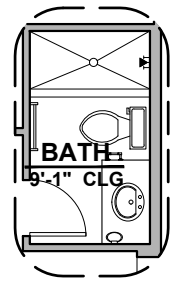

# Clover Options

1,630 Square Feet  
Community: Peyton 7

LOW VOLTAGE LEGEND	
LOGO	DESCRIPTION
	CABLE TV
	CAT 5 DATA

**Ceiling Beam Treatment**

**Fireplace**

**Traditional  
Fireplace**

**Contemporary  
Fireplace**

**Bath 2 Shower**

**Deluxe Glass Shower**

**Deluxe Tile Shower**

**Tub w/ Glass Shower**

# Clover Options

1,630 Square Feet

Community: Peyton 7

LOW VOLTAGE LEGEND	
LOGO	DESCRIPTION
	CABLE TV
	CAT 5 DATA