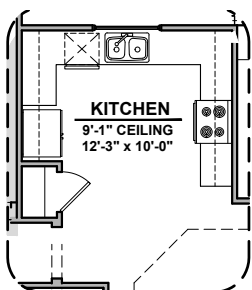

Gourmet Kitchen