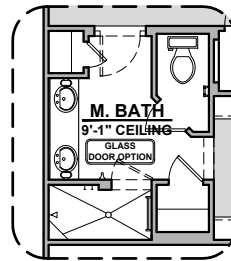

Deluxe Tile Shower