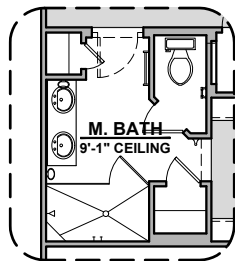

Meadow

1,366 Square Feet
Community: Peyton 7

LOW VOLTAGE LEGEND	
LOGO	DESCRIPTION
	CABLE TV
	CAT 5 DATA

Spanish Colonial (A)

Tuscan (B)

Garage Orientation: Left Right

- Home is complete and accepted as built. _____
- Home construction is in process, buyer accepts all option locations. _____

Meadow Options

1,366 Square Feet
Community: Peyton 7

LOW VOLTAGE LEGEND	
LOGO	DESCRIPTION
	CABLE TV
	CAT 5 DATA

Barn Door

Deluxe Glass Shower

Tub w/ Glass Shower

Traditional Fireplace

Center Hinge ILO Sliding Glass Door