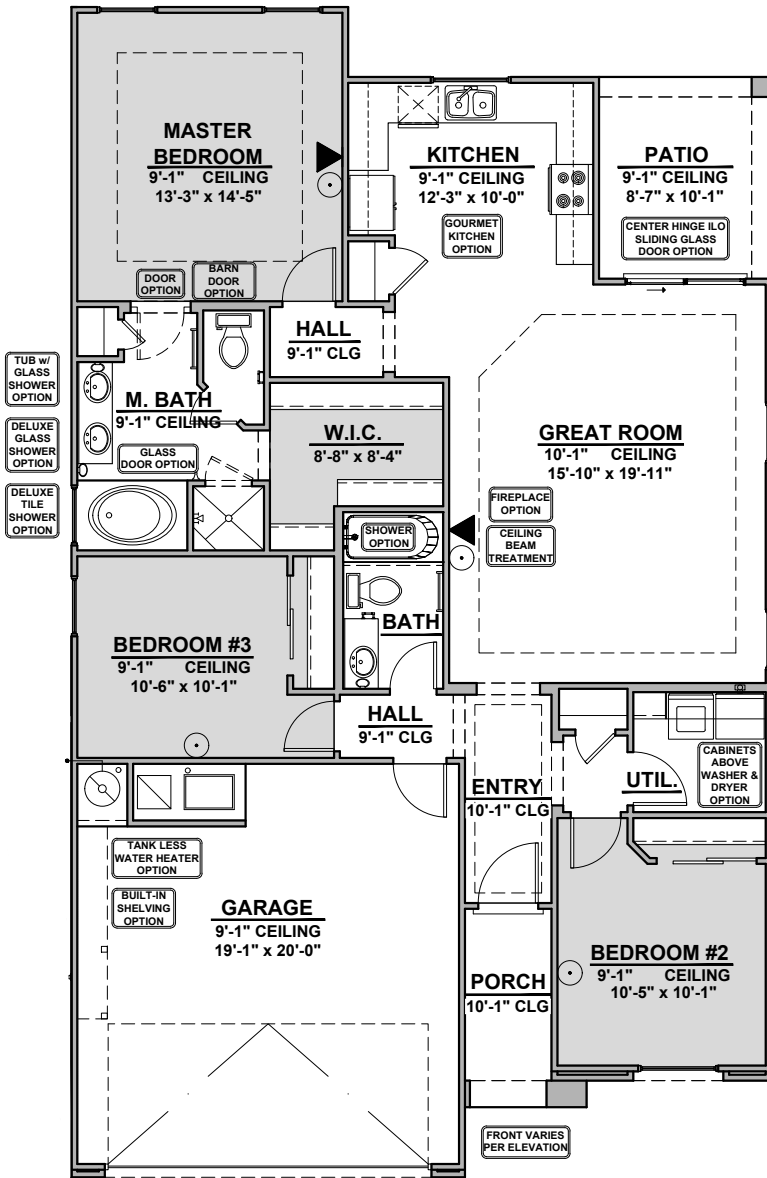

Meadow

1,366 Square Feet
Community: Peyton 7

LOW VOLTAGE LEGEND	
LOGO	DESCRIPTION
	CABLE TV
	CAT 5 DATA

Spanish Colonial (A)

Tuscan (B)

Garage Orientation: Left Right

- Home is complete and accepted as built. _____
- Home construction is in process, buyer accepts all option locations. _____

Meadow Options

1,366 Square Feet
Community: Peyton 7

LOW VOLTAGE LEGEND	
LOGO	DESCRIPTION
	CABLE TV
	CAT 5 DATA

Barn Door

Deluxe Glass Shower

Tub w/ Glass Shower

Traditional Fireplace

Center Hinge ILO Sliding Glass Door