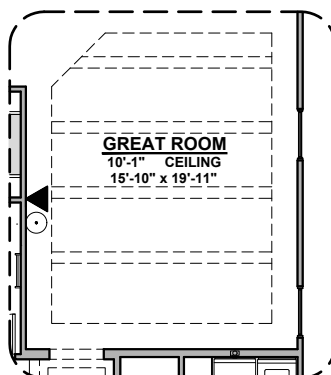

Ceiling Beam Treatment