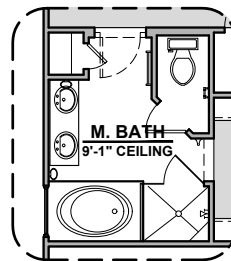

Meadow Options

1,366 Square Feet
Community: Peyton 7

LOW VOLTAGE LEGEND	
LOGO	DESCRIPTION
	CABLE TV
	CAT 5 DATA

Barn Door

Deluxe Glass Shower

Tub w/ Glass Shower

Traditional Fireplace

Center Hinge ILO Sliding Glass Door