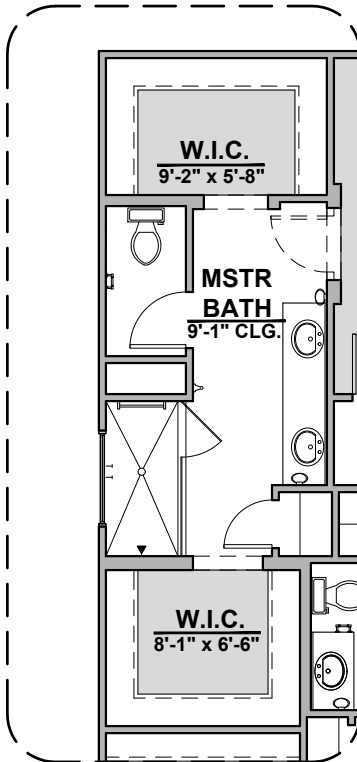

Arlington

2,127 Square Feet

Community: Hannah Heights

LOGO	DESCRIPTION
	CABLE TV
	CAT 5 DATA

Traditional (G)

Hill Country (H)

Garage Orientation: Left Right

Home is complete and accepted as built. _____

Home construction is in process, buyer accepts all option locations. _____

Arlington Options

2,127 Square Feet

Community: Hannah Heights

LOW VOLTAGE LEGEND	
LOGO	DESCRIPTION
	CABLE TV
	CAT 5 DATA

Tub w/ Glass Shower

Deluxe Glass Shower

Shower w/ Glass

Gourmet Kitchen

Ceiling Beam Treatment

Bath 2 Shower

Tankless Water Heater

Arlington Options

2,127 Square Feet

Barndoor

Arlington Options

2,127 Square Feet

Community: Hannah Heights

LOW VOLTAGE LEGEND	
LOGO	DESCRIPTION
	CABLE TV
	CAT 5 DATA

Extended Patio

Outdoor Living