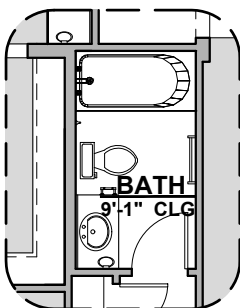

Deluxe Glass Shower

Shower w/ Glass

Gourmet Kitchen

Ceiling Beam Treatment

Bath 2 Shower

Tankless Water Heater

Arlington Options

2,127 Square Feet

Community: Hannah Heights

LOW VOLTAGE LEGEND	
LOGO	DESCRIPTION
	CABLE TV
	CAT 5 DATA

Center Hinge ILO Sliding Glass Door

6080 Sliding Glass Patio Door

Stacking Door ILO Standard Door

Bathroom 3

Bathroom 3 Shower

Barndoor

Arlington Options

2,127 Square Feet

Community: Hannah Heights

LOW VOLTAGE LEGEND	
LOGO	DESCRIPTION
	CABLE TV
	CAT 5 DATA

Extended Patio

Outdoor Living