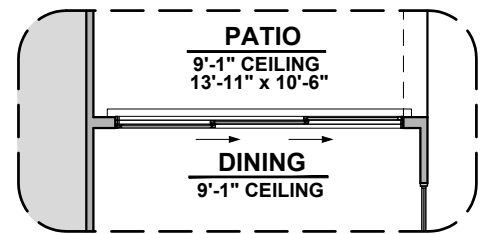

Stacking Door ILO Standard Door