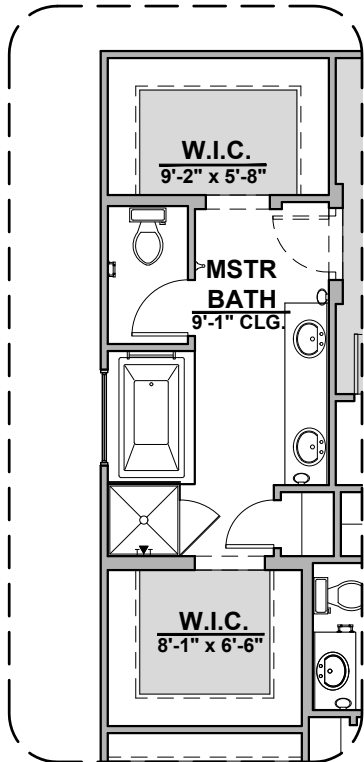

Arlington

2,127 Square Feet

Community: Hannah Heights

LOGO	DESCRIPTION
	CABLE TV
	CAT 5 DATA

Traditional (G)

Hill Country (H)

Garage Orientation: Left Right

Home is complete and accepted as built. _____

Home construction is in process, buyer accepts all option locations. _____

Arlington Options

2,127 Square Feet

Community: Hannah Heights

LOW VOLTAGE LEGEND	
LOGO	DESCRIPTION
	CABLE TV
	CAT 5 DATA

Tub w/ Glass Shower

Deluxe Glass Shower

Shower w/ Glass

Gourmet Kitchen

Ceiling Beam Treatment

Bath 2 Shower

Tankless Water Heater

Arlington Options

2,127 Square Feet