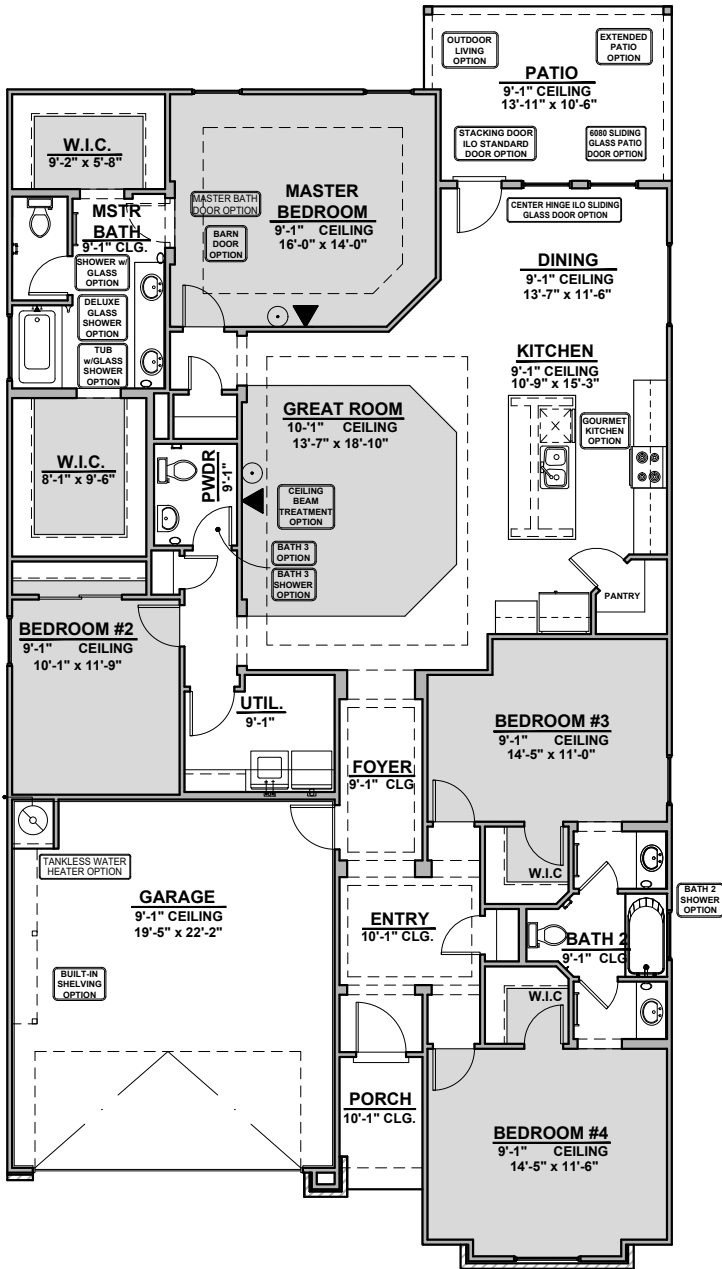

Arlington

2,127 Square Feet

Community: Hannah Heights

LOGO	DESCRIPTION
	CABLE TV
	CAT 5 DATA

Traditional (G)

Hill Country (H)

Garage Orientation: Left Right

Home is complete and accepted as built. _____

Home construction is in process, buyer accepts all option locations. _____

Arlington Options

2,127 Square Feet

Community: Hannah Heights

LOW VOLTAGE LEGEND	
LOGO	DESCRIPTION
	CABLE TV
	CAT 5 DATA

Tub w/ Glass Shower

Deluxe Glass Shower

Shower w/ Glass

Gourmet Kitchen

Ceiling Beam Treatment

Bath 2 Shower

Tankless Water Heater

Arlington Options

2,127 Square Feet

Community: Hannah Heights

LOW VOLTAGE LEGEND	
LOGO	DESCRIPTION
	CABLE TV
	CAT 5 DATA

Center Hinge ILO Sliding Glass Door

6080 Sliding Glass Patio Door

Stacking Door ILO Standard Door

Bathroom 3

Bathroom 3 Shower