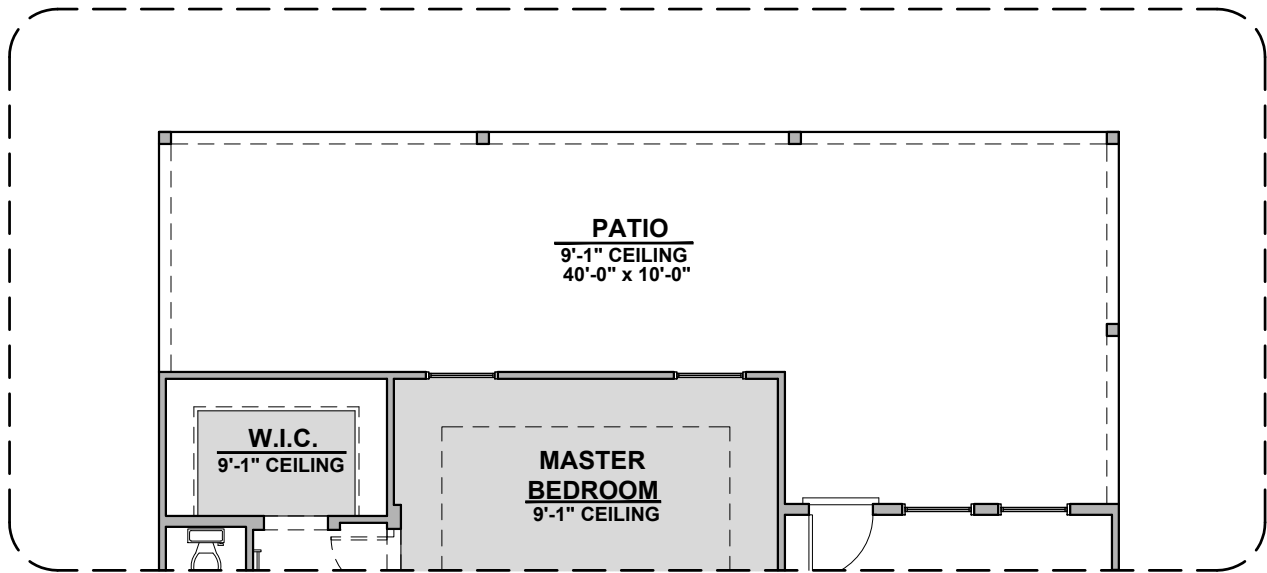

Barndoor

Arlington Options

2,127 Square Feet

Community: Hannah Heights

LOW VOLTAGE LEGEND	
LOGO	DESCRIPTION
	CABLE TV
	CAT 5 DATA

Extended Patio

Outdoor Living