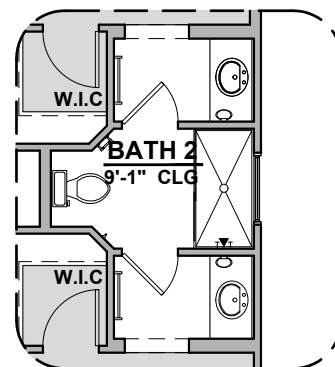

Arlington

2,127 Square Feet

Community: Hannah Heights

LOGO	DESCRIPTION
	CABLE TV
	CAT 5 DATA

Traditional (G)

Hill Country (H)

Garage Orientation: Left Right

Home is complete and accepted as built. _____

Home construction is in process, buyer accepts all option locations. _____

Arlington Options

2,127 Square Feet

Community: Hannah Heights

LOW VOLTAGE LEGEND	
LOGO	DESCRIPTION
	CABLE TV
	CAT 5 DATA

Tub w/ Glass Shower

Deluxe Glass Shower

Shower w/ Glass

Gourmet Kitchen

Ceiling Beam Treatment

Bath 2 Shower

Tankless Water Heater

Arlington Options

2,127 Square Feet

Barndoor

Arlington Options

2,127 Square Feet

Community: Hannah Heights

LOW VOLTAGE LEGEND	
LOGO	DESCRIPTION
	CABLE TV
	CAT 5 DATA

Extended Patio

Outdoor Living