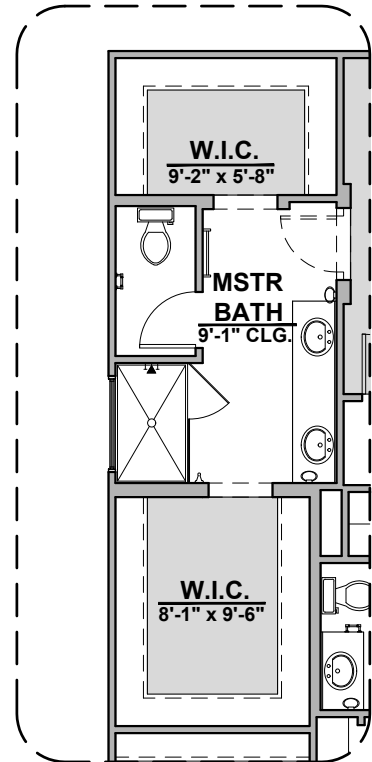

Arlington

2,127 Square Feet

Community: Hannah Heights

LOGO	DESCRIPTION
	CABLE TV
	CAT 5 DATA

Traditional (G)

Hill Country (H)

Garage Orientation: Left Right

Home is complete and accepted as built. _____

Home construction is in process, buyer accepts all option locations. _____

Arlington Options

2,127 Square Feet

Community: Hannah Heights

LOW VOLTAGE LEGEND	
LOGO	DESCRIPTION
	CABLE TV
	CAT 5 DATA

Tub w/ Glass Shower

Deluxe Glass Shower

Shower w/ Glass

Gourmet Kitchen

Ceiling Beam Treatment

Bath 2 Shower

Tankless Water Heater

Arlington Options

2,127 Square Feet

Barndoor

Arlington Options

2,127 Square Feet

Community: Hannah Heights

LOW VOLTAGE LEGEND	
LOGO	DESCRIPTION
	CABLE TV
	CAT 5 DATA

Extended Patio

Outdoor Living