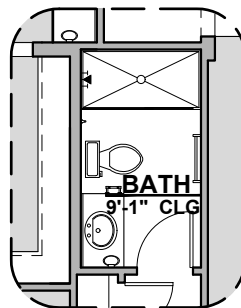

Deluxe Glass Shower

Shower w/ Glass

Gourmet Kitchen

Ceiling Beam Treatment

Bath 2 Shower

Tankless Water Heater

Arlington Options

2,127 Square Feet

Community: Hannah Heights

LOW VOLTAGE LEGEND	
LOGO	DESCRIPTION
	CABLE TV
	CAT 5 DATA

Center Hinge ILO Sliding Glass Door

6080 Sliding Glass Patio Door

Stacking Door ILO Standard Door

Bathroom 3

Bathroom 3 Shower

Barndoor

Arlington Options

2,127 Square Feet

Community: Hannah Heights

LOW VOLTAGE LEGEND	
LOGO	DESCRIPTION
	CABLE TV
	CAT 5 DATA

Extended Patio

Outdoor Living