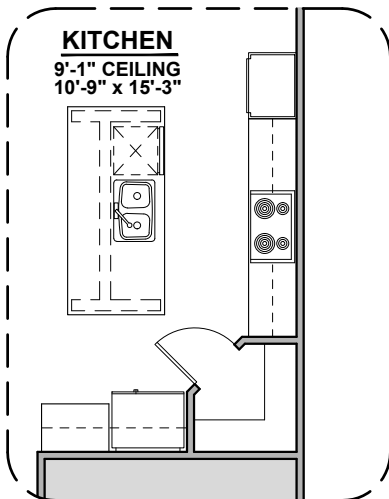

Arlington

2,127 Square Feet

Community: Hannah Heights

LOGO	DESCRIPTION
	CABLE TV
	CAT 5 DATA

Traditional (G)

Hill Country (H)

Garage Orientation: Left Right

Home is complete and accepted as built. _____

Home construction is in process, buyer accepts all option locations. _____

Arlington Options

2,127 Square Feet

Community: Hannah Heights

LOW VOLTAGE LEGEND	
LOGO	DESCRIPTION
	CABLE TV
	CAT 5 DATA

Tub w/ Glass Shower

Deluxe Glass Shower

Shower w/ Glass

Gourmet Kitchen

Ceiling Beam Treatment

Bath 2 Shower

Tankless Water Heater

Arlington Options

2,127 Square Feet