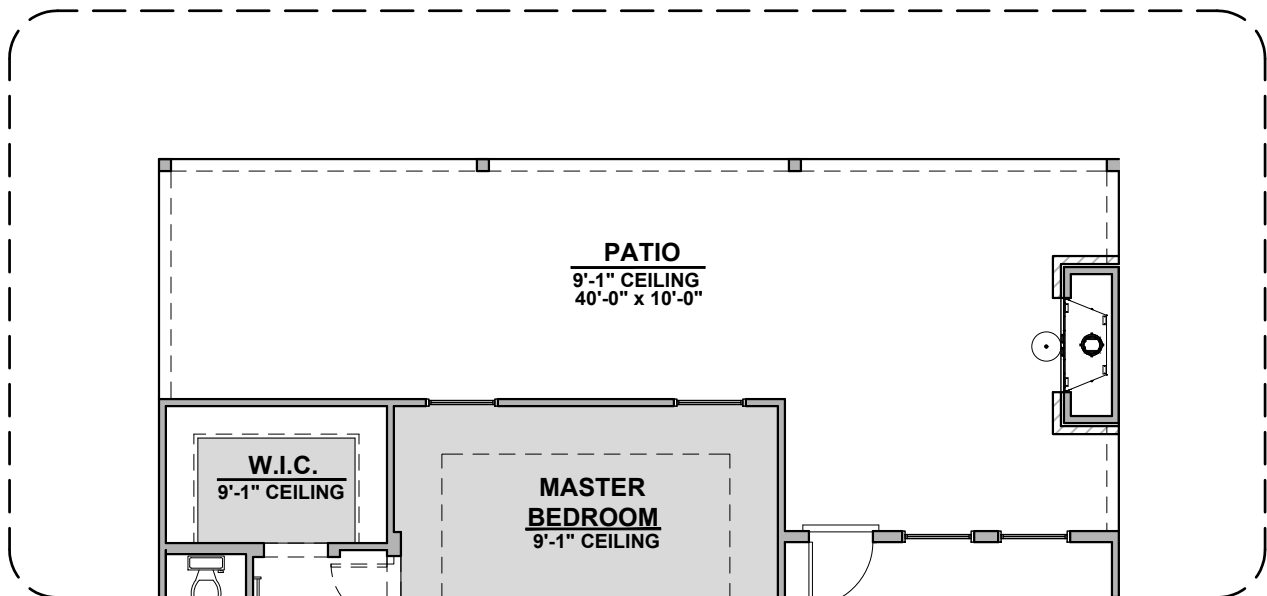

Barndoor

Arlington Options

2,127 Square Feet

Community: Hannah Heights

LOW VOLTAGE LEGEND	
LOGO	DESCRIPTION
	CABLE TV
	CAT 5 DATA

Extended Patio

Outdoor Living