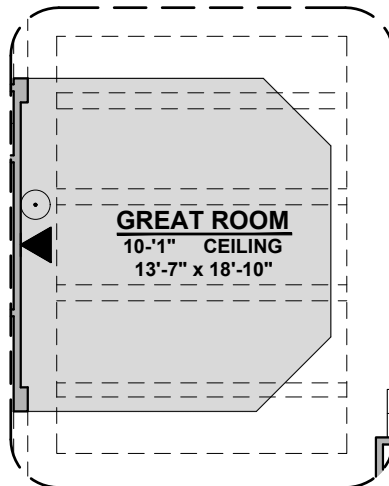

Arlington

2,127 Square Feet

Community: Hannah Heights

LOGO	DESCRIPTION
	CABLE TV
	CAT 5 DATA

Traditional (G)

Hill Country (H)

Garage Orientation: Left Right

Home is complete and accepted as built. _____

Home construction is in process, buyer accepts all option locations. _____

Arlington Options

2,127 Square Feet

Community: Hannah Heights

LOW VOLTAGE LEGEND	
LOGO	DESCRIPTION
	CABLE TV
	CAT 5 DATA

Tub w/ Glass Shower

Deluxe Glass Shower

Shower w/ Glass

Gourmet Kitchen

Ceiling Beam Treatment

Bath 2 Shower

Tankless Water Heater

Arlington Options

2,127 Square Feet

Barndoor

Arlington Options

2,127 Square Feet

Community: Hannah Heights

LOW VOLTAGE LEGEND	
LOGO	DESCRIPTION
	CABLE TV
	CAT 5 DATA

Extended Patio

Outdoor Living