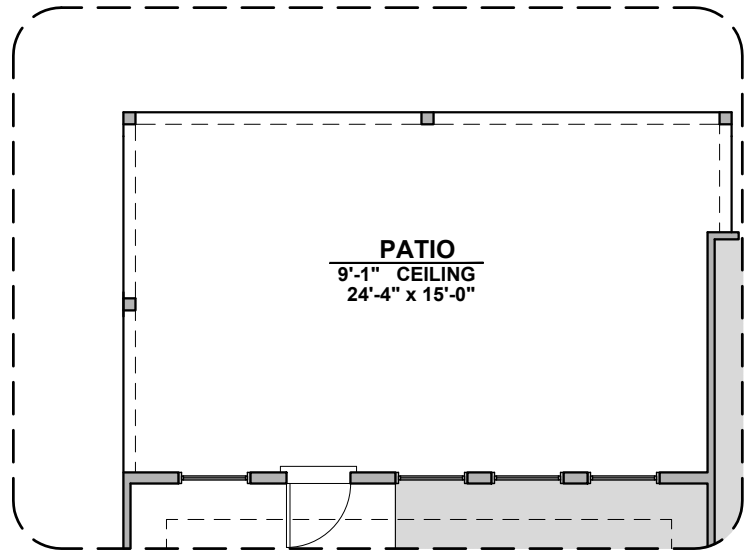

# Abilene Options

2,124 Square Feet

Community: Hannah Heights

LOW VOLTAGE LEGEND	
LOGO	DESCRIPTION
	CABLE TV
	CAT 5 DATA

**Ceiling Beam Treatment**

**Extended Patio**

**Outdoor Living**

**Stacking Door ILO Standard Door**