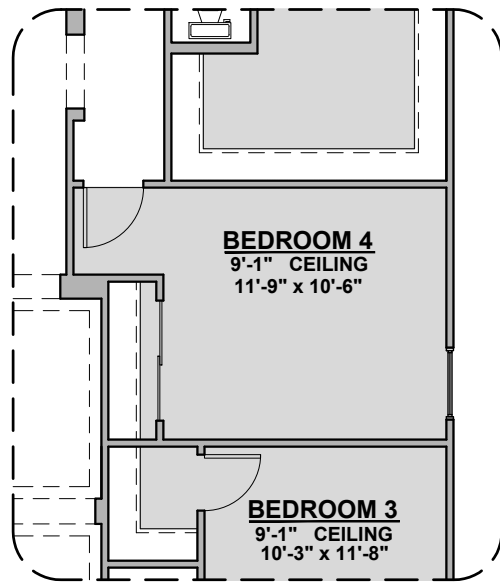

# Abilene Options

2,124 Square Feet

Community: Hannah Heights

LOW VOLTAGE LEGEND	
LOGO	DESCRIPTION
	CABLE TV
	CAT 5 DATA

Study

Bedroom 4

Bath 2 Shower

Barn Door

# Abilene Options

2,124 Square Feet

Community: Hannah Heights

LOW VOLTAGE LEGEND	
LOGO	DESCRIPTION
	CABLE TV
	CAT 5 DATA

**Ceiling Beam Treatment**

**Extended Patio**

**Outdoor Living**

**Stacking Door ILO Standard Door**