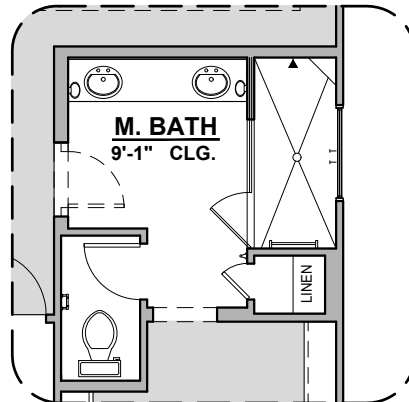

# Abilene

2,124 Square Feet

Community: Hannah Heights

LOGO	DESCRIPTION
	CABLE TV
	CAT 5 DATA

**Traditional (G)**

**Hill Country (H)**

Garage Orientation:  Left  Right

Home is complete and accepted as built. \_\_\_\_\_

# Abilene Options

2,124 Square Feet

Community: Hannah Heights

LOW VOLTAGE LEGEND	
LOGO	DESCRIPTION
	CABLE TV
	CAT 5 DATA

Fire Place

Contemporary  
FirePlace

Gourmet Kitchen

Shower w/  
Glass

Deluxe Glass  
Shower

Tub w/ Glass  
Shower

6080 Sliding Glass  
Patio Door

Center Hinge ILO Sliding Glass Door

# Abilene Options

2,124 Square Feet

Community: Hannah Heights

LOW VOLTAGE LEGEND	
LOGO	DESCRIPTION
	CABLE TV
	CAT 5 DATA

Study

Bedroom 4

Bath 2 Shower

Barn Door