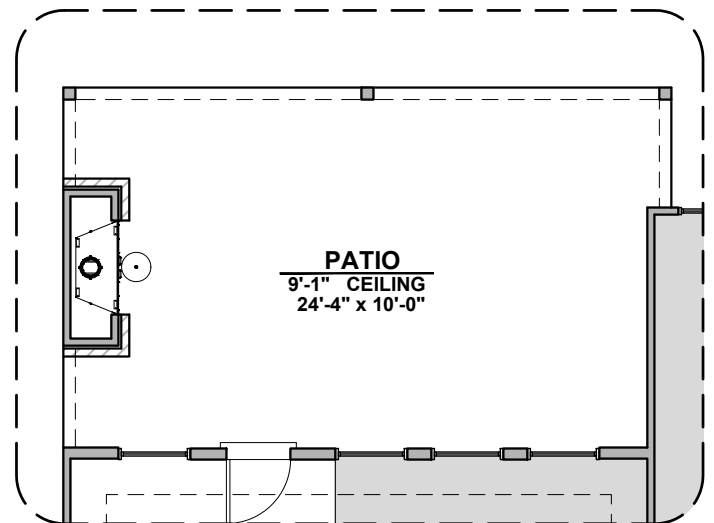

# Abilene Options

2,124 Square Feet

Community: Hannah Heights

LOW VOLTAGE LEGEND	
LOGO	DESCRIPTION
	CABLE TV
	CAT 5 DATA

**Ceiling Beam Treatment**

**Extended Patio**

**Outdoor Living**

**Stacking Door ILO Standard Door**