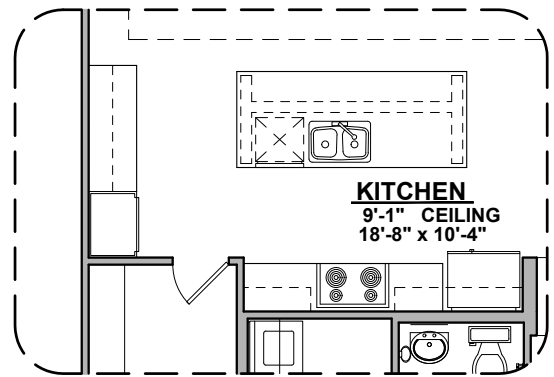

# Abilene Options

2,124 Square Feet

Community: Hannah Heights

LOW VOLTAGE LEGEND	
LOGO	DESCRIPTION
	CABLE TV
	CAT 5 DATA

Fire Place

Contemporary  
FirePlace

Gourmet Kitchen

Shower w/  
Glass

# Abilene Options

2,124 Square Feet

Community: Hannah Heights

LOW VOLTAGE LEGEND	
LOGO	DESCRIPTION
	CABLE TV
	CAT 5 DATA

Study

Bedroom 4

Bath 2 Shower

Barn Door