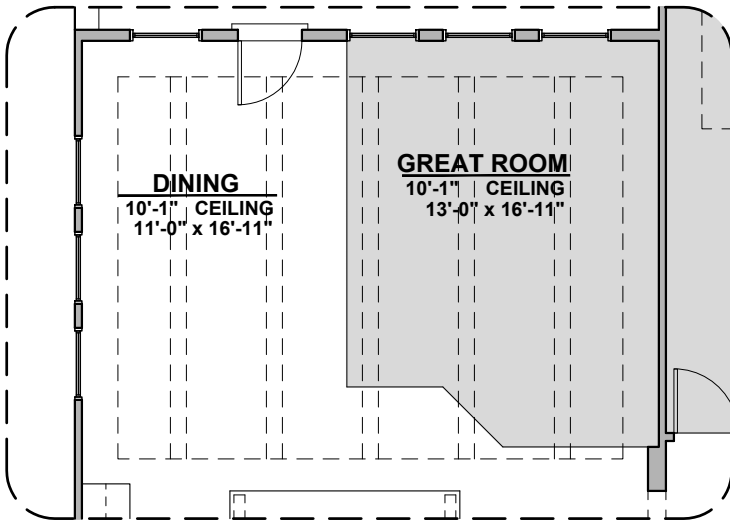

# Abilene Options

2,124 Square Feet

Community: Hannah Heights

LOW VOLTAGE LEGEND	
LOGO	DESCRIPTION
	CABLE TV
	CAT 5 DATA

Study

Bedroom 4

Bath 2 Shower

Barn Door

# Abilene Options

2,124 Square Feet

Community: Hannah Heights

LOW VOLTAGE LEGEND	
LOGO	DESCRIPTION
	CABLE TV
	CAT 5 DATA

**Ceiling Beam Treatment**

**Extended Patio**

**Outdoor Living**

**Stacking Door ILO Standard Door**