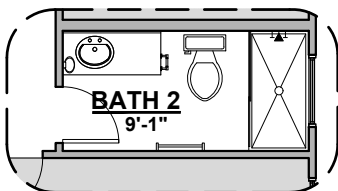

# Abilene Options

2,124 Square Feet

Community: Hannah Heights

LOW VOLTAGE LEGEND	
LOGO	DESCRIPTION
	CABLE TV
	CAT 5 DATA

Study

Bedroom 4

Bath 2 Shower

Barn Door

# Abilene Options

2,124 Square Feet

Community: Hannah Heights

LOW VOLTAGE LEGEND	
LOGO	DESCRIPTION
	CABLE TV
	CAT 5 DATA

**Ceiling Beam Treatment**

**Extended Patio**

**Outdoor Living**

**Stacking Door ILO Standard Door**