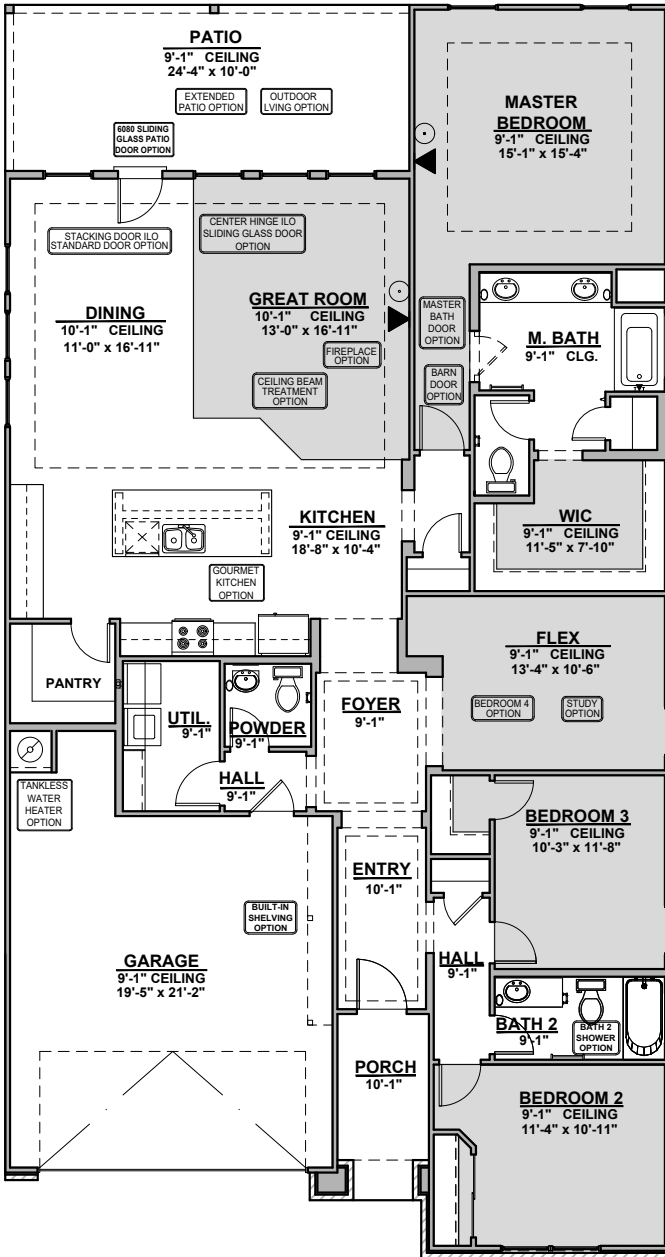

# Abilene

2,124 Square Feet

Community: Hannah Heights

LOGO	DESCRIPTION
	CABLE TV
	CAT 5 DATA

**Traditional (G)**

**Hill Country (H)**

Garage Orientation:  Left  Right

Home is complete and accepted as built. \_\_\_\_\_

# Abilene Options

2,124 Square Feet

Community: Hannah Heights

LOW VOLTAGE LEGEND	
LOGO	DESCRIPTION
	CABLE TV
	CAT 5 DATA

Fire Place

Contemporary  
FirePlace

Gourmet Kitchen

Shower w/  
Glass

Deluxe Glass  
Shower

Tub w/ Glass  
Shower

6080 Sliding Glass  
Patio Door

Center Hinge ILO Sliding Glass Door

# Abilene Options

2,124 Square Feet

Community: Hannah Heights

LOW VOLTAGE LEGEND	
LOGO	DESCRIPTION
	CABLE TV
	CAT 5 DATA

Study

Bedroom 4

Bath 2 Shower

Barn Door