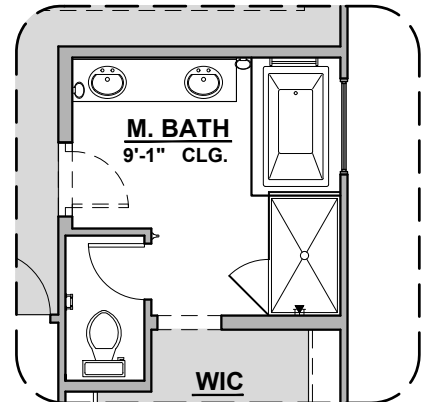

# Abilene

2,124 Square Feet

Community: Hannah Heights

LOGO	DESCRIPTION
	CABLE TV
	CAT 5 DATA

**Traditional (G)**

**Hill Country (H)**

Garage Orientation:  Left  Right

Home is complete and accepted as built. \_\_\_\_\_

# Abilene Options

2,124 Square Feet

Community: Hannah Heights

LOW VOLTAGE LEGEND	
LOGO	DESCRIPTION
	CABLE TV
	CAT 5 DATA

Fire Place

Contemporary  
FirePlace

Gourmet Kitchen

Shower w/  
Glass

Deluxe Glass  
Shower

Tub w/ Glass  
Shower

6080 Sliding Glass  
Patio Door

Center Hinge ILO Sliding Glass Door

# Abilene Options

2,124 Square Feet

Community: Hannah Heights

LOW VOLTAGE LEGEND	
LOGO	DESCRIPTION
	CABLE TV
	CAT 5 DATA

Study

Bedroom 4

Bath 2 Shower

Barn Door