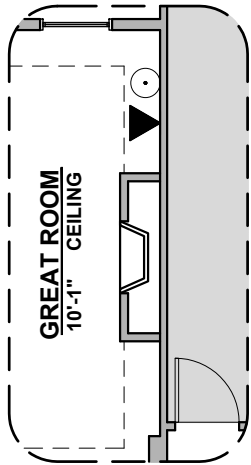

# Abilene

2,124 Square Feet

Community: Hannah Heights

LOGO	DESCRIPTION
	CABLE TV
	CAT 5 DATA

**Traditional (G)**

**Hill Country (H)**

Garage Orientation:  Left  Right

Home is complete and accepted as built. \_\_\_\_\_

# Abilene Options

2,124 Square Feet

Community: Hannah Heights

LOW VOLTAGE LEGEND	
LOGO	DESCRIPTION
	CABLE TV
	CAT 5 DATA

Fire Place

Contemporary  
FirePlace

Gourmet Kitchen

Shower w/  
Glass

# Abilene Options

2,124 Square Feet

Community: Hannah Heights

LOW VOLTAGE LEGEND	
LOGO	DESCRIPTION
	CABLE TV
	CAT 5 DATA

Study

Bedroom 4

Bath 2 Shower

Barn Door