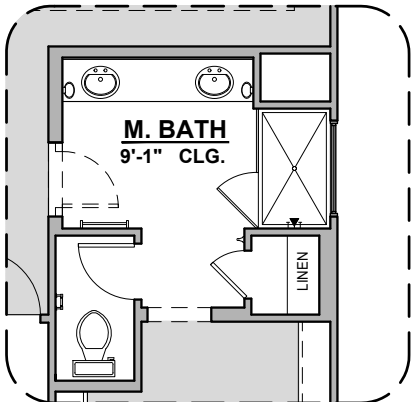

# Abilene Options

2,124 Square Feet

Community: Hannah Heights

LOW VOLTAGE LEGEND	
LOGO	DESCRIPTION
	CABLE TV
	CAT 5 DATA

Fire Place

Contemporary  
FirePlace

Gourmet Kitchen

Shower w/  
Glass

Deluxe Glass  
Shower

Tub w/ Glass  
Shower

6080 Sliding Glass  
Patio Door

Center Hinge ILO Sliding Glass Door

# Abilene Options

2,124 Square Feet

Community: Hannah Heights

LOW VOLTAGE LEGEND	
LOGO	DESCRIPTION
	CABLE TV
	CAT 5 DATA

Study

Bedroom 4

Bath 2 Shower

Barn Door