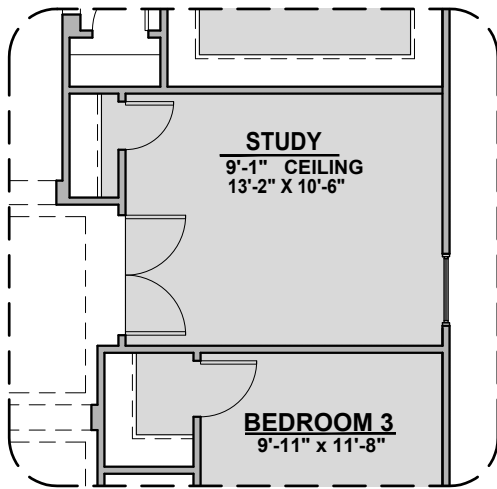

# Abilene Options

2,124 Square Feet

Community: Hannah Heights

LOW VOLTAGE LEGEND	
LOGO	DESCRIPTION
	CABLE TV
	CAT 5 DATA

Fire Place

Contemporary  
FirePlace

Gourmet Kitchen

Shower w/  
Glass

Deluxe Glass  
Shower

Tub w/ Glass  
Shower

6080 Sliding Glass  
Patio Door

Center Hinge ILO Sliding Glass Door

# Abilene Options

2,124 Square Feet

Community: Hannah Heights

LOW VOLTAGE LEGEND	
LOGO	DESCRIPTION
	CABLE TV
	CAT 5 DATA

Study

Bedroom 4

Bath 2 Shower

Barn Door