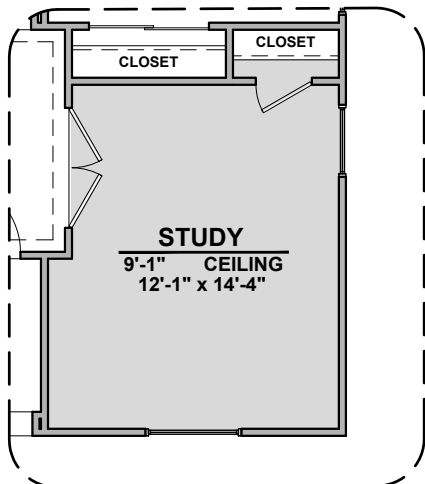

Bath 2 Shower

Tankless Water Heater

Shower w/ Glass

Tub w/ Glass Shower

Deluxe Glass Shower

Ceiling Beam Treatment

Sweetwater Options

1,939 Square Feet

Study

Bedroom 4