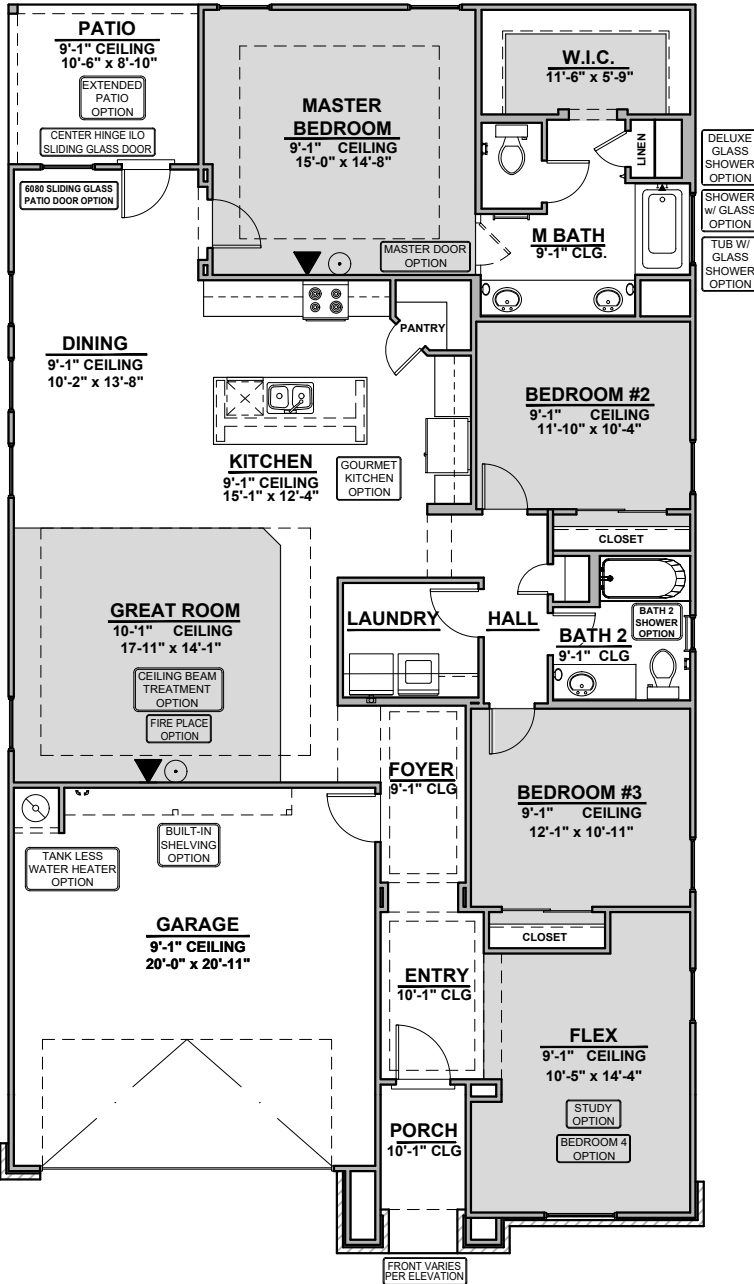

Sweetwater

1,939 Square Feet

Community: Hannah Heights

LOW VOLTAGE LEGEND	
LOGO	DESCRIPTION
	CABLE TV
	CAT 5 DATA

Traditional (G)

Hill Country (H)

Garage Orientation: Left Right

Home is complete and accepted as built. _____

Home construction is in process, buyer accepts all option locations. _____

Sweetwater Options

1,939 Square Feet

Community: Hannah Heights

LOW VOLTAGE LEGEND	
LOGO	DESCRIPTION
	CABLE TV
	CAT 5 DATA

Gourmet Kitchen

Bath 2 Shower

Tankless Water Heater

Shower w/ Glass

Tub w/ Glass Shower

Deluxe Glass Shower

Ceiling Beam Treatment

Sweetwater Options

1,939 Square Feet

Study

Bedroom 4