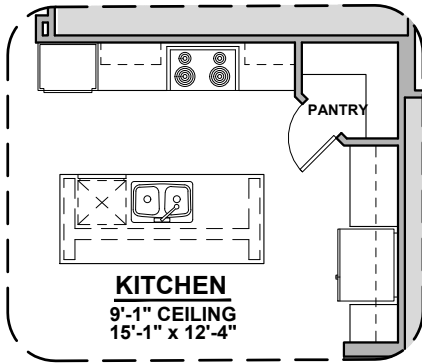

Sweetwater

1,939 Square Feet

Community: Hannah Heights

LOW VOLTAGE LEGEND	
LOGO	DESCRIPTION
	CABLE TV
	CAT 5 DATA

Traditional (G)

Hill Country (H)

Garage Orientation: Left Right

Home is complete and accepted as built. _____

Home construction is in process, buyer accepts all option locations. _____

Sweetwater Options

1,939 Square Feet

Community: Hannah Heights

LOW VOLTAGE LEGEND	
LOGO	DESCRIPTION
	CABLE TV
	CAT 5 DATA

Gourmet Kitchen

Bath 2 Shower

Tankless Water Heater

Shower w/ Glass

Tub w/ Glass Shower

Deluxe Glass Shower

Ceiling Beam Treatment

Sweetwater Options

1,939 Square Feet