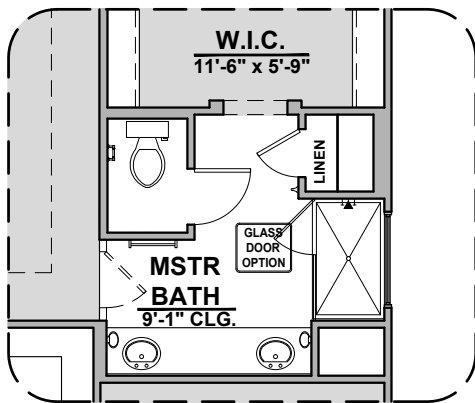

Sweetwater

1,939 Square Feet

Community: Hannah Heights

LOW VOLTAGE LEGEND	
LOGO	DESCRIPTION
	CABLE TV
	CAT 5 DATA

Traditional (G)

Hill Country (H)

Garage Orientation: Left Right

Home is complete and accepted as built. _____

Home construction is in process, buyer accepts all option locations. _____

Sweetwater Options

1,939 Square Feet

Community: Hannah Heights

LOW VOLTAGE LEGEND	
LOGO	DESCRIPTION
	CABLE TV
	CAT 5 DATA

Gourmet Kitchen

Bath 2 Shower

Tankless Water Heater

Shower w/ Glass

Tub w/ Glass Shower

Deluxe Glass Shower

Ceiling Beam Treatment

Sweetwater Options

1,939 Square Feet