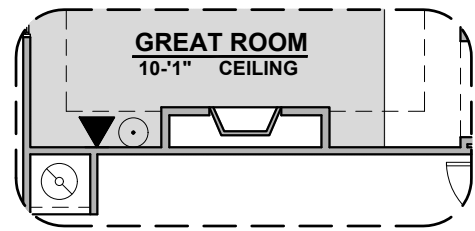

Sweetwater Options

1,939 Square Feet

Community: Hannah Heights

LOW VOLTAGE LEGEND	
LOGO	DESCRIPTION
	CABLE TV
	CAT 5 DATA

Fireplace