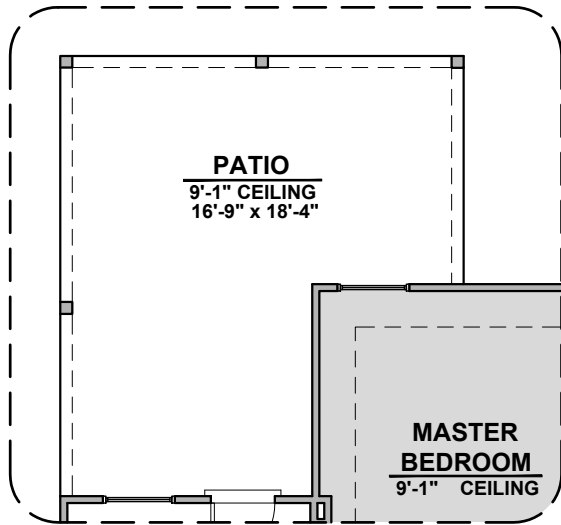

Sweetwater Options

1,939 Square Feet

Community: Hannah Heights

LOW VOLTAGE LEGEND	
LOGO	DESCRIPTION
	CABLE TV
	CAT 5 DATA

Extended Patio