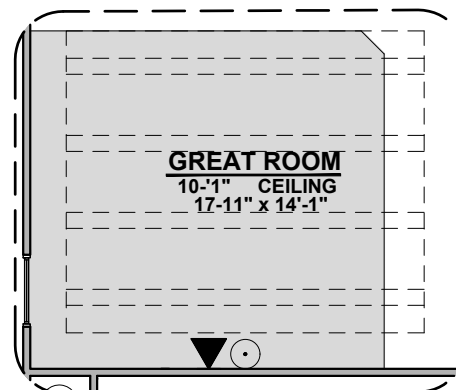

Bath 2 Shower

Tankless Water Heater

Shower w/ Glass

Tub w/ Glass Shower

Deluxe Glass Shower

Ceiling Beam Treatment

Sweetwater Options

1,939 Square Feet