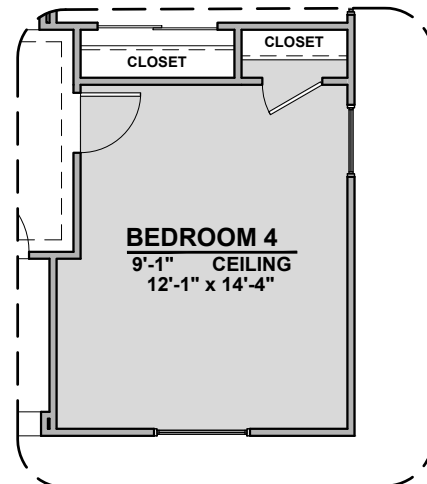

Bath 2 Shower

Tankless Water Heater

Shower w/ Glass

Tub w/ Glass Shower

Deluxe Glass Shower

Ceiling Beam Treatment

Sweetwater Options

1,939 Square Feet

Study

Bedroom 4