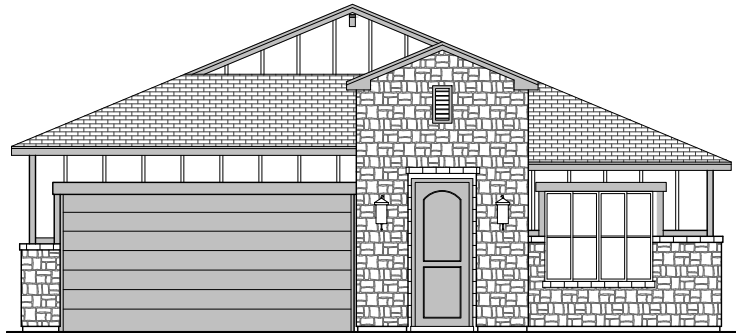

Sweetwater

1,939 Square Feet

Community: Hannah Heights

LOW VOLTAGE LEGEND	
LOGO	DESCRIPTION
	CABLE TV
	CAT 5 DATA

Traditional (G)

Hill Country (H)

Garage Orientation: Left Right

Home is complete and accepted as built. _____

Home construction is in process, buyer accepts all option locations. _____

Sweetwater Options

1,939 Square Feet

Community: Hannah Heights

LOW VOLTAGE LEGEND	
LOGO	DESCRIPTION
	CABLE TV
	CAT 5 DATA

Gourmet Kitchen