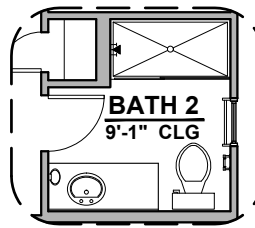

Sweetwater

1,939 Square Feet

Community: Hannah Heights

LOW VOLTAGE LEGEND	
LOGO	DESCRIPTION
	CABLE TV
	CAT 5 DATA

Traditional (G)

Hill Country (H)

Garage Orientation: Left Right

Home is complete and accepted as built. _____

Home construction is in process, buyer accepts all option locations. _____

Sweetwater Options

1,939 Square Feet

Community: Hannah Heights

LOW VOLTAGE LEGEND	
LOGO	DESCRIPTION
	CABLE TV
	CAT 5 DATA

Gourmet Kitchen

Bath 2 Shower

Tankless Water Heater

Shower w/ Glass

Tub w/ Glass Shower

Deluxe Glass Shower

Ceiling Beam Treatment

Sweetwater Options

1,939 Square Feet