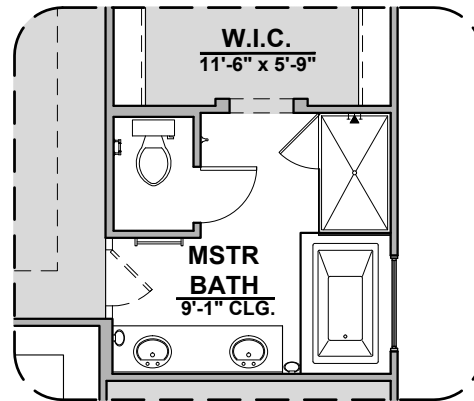

Sweetwater

1,939 Square Feet

Community: Hannah Heights

LOW VOLTAGE LEGEND	
LOGO	DESCRIPTION
	CABLE TV
	CAT 5 DATA

Traditional (G)

Hill Country (H)

Garage Orientation: Left Right

Home is complete and accepted as built. _____

Home construction is in process, buyer accepts all option locations. _____

Sweetwater Options

1,939 Square Feet

Community: Hannah Heights

LOW VOLTAGE LEGEND	
LOGO	DESCRIPTION
	CABLE TV
	CAT 5 DATA

Gourmet Kitchen

Bath 2 Shower

Tankless Water Heater

Shower w/ Glass

Tub w/ Glass Shower

Deluxe Glass Shower

Ceiling Beam Treatment

Sweetwater Options

1,939 Square Feet