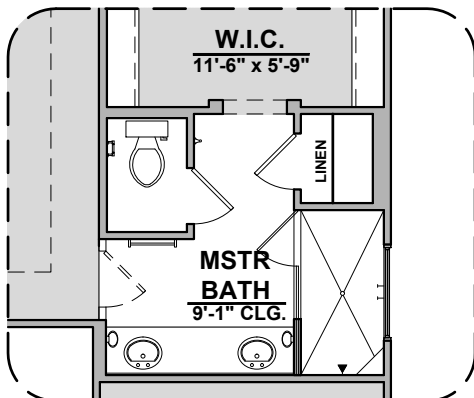

Sweetwater

1,939 Square Feet

Community: Hannah Heights

LOW VOLTAGE LEGEND	
LOGO	DESCRIPTION
	CABLE TV
	CAT 5 DATA

Traditional (G)

Hill Country (H)

Garage Orientation: Left Right

Home is complete and accepted as built. _____

Home construction is in process, buyer accepts all option locations. _____

Sweetwater Options

1,939 Square Feet

Community: Hannah Heights

LOW VOLTAGE LEGEND	
LOGO	DESCRIPTION
	CABLE TV
	CAT 5 DATA

Gourmet Kitchen

Bath 2 Shower

Tankless Water Heater

Shower w/ Glass

Tub w/ Glass Shower

Deluxe Glass Shower

Ceiling Beam Treatment

Sweetwater Options

1,939 Square Feet

Study

Bedroom 4