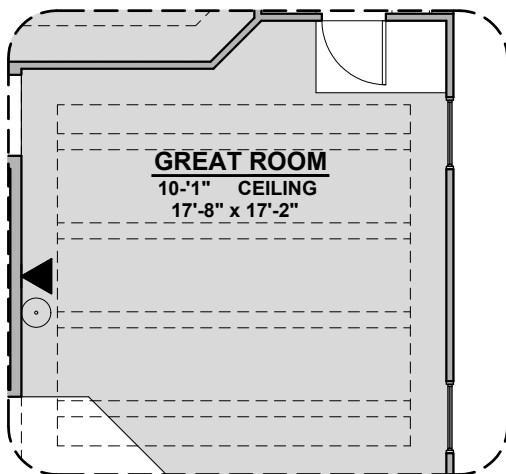

# Stockton Options

1,860 Square Feet

Community: Hannah Heights

LOW VOLTAGE LEGEND	
LOGO	DESCRIPTION
	CABLE TV
	CAT 5 DATA

**Extended Patio**

**Gourmet Kitchen**

**Ceiling Beam Treatment**

**Bedroom 4**