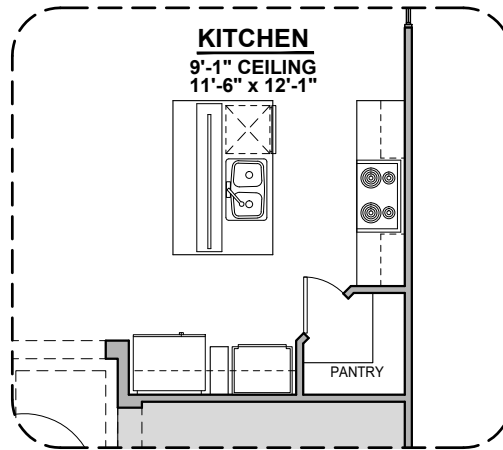

# Stockton Options

1,860 Square Feet

Community: Hannah Heights

LOW VOLTAGE LEGEND	
LOGO	DESCRIPTION
	CABLE TV
	CAT 5 DATA

**Extended Patio**

**Gourmet Kitchen**

**Ceiling Beam Treatment**

**Bedroom 4**