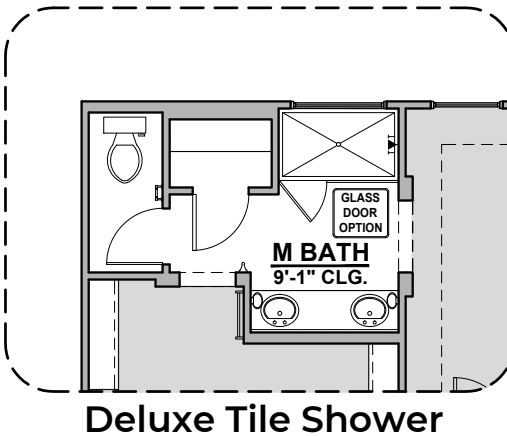

# Stockton

1,860 Square Feet

Community: Hannah Heights

LOW VOLTAGE LEGEND	
LOGO	DESCRIPTION
	CABLE TV
	CAT 5 DATA

**Traditional (G)**

**Hill Country (H)**

Garage Orientation:  Left  Right

Home is complete and accepted as built. \_\_\_\_\_

# Stockton Options

1,860 Square Feet

Community: Hannah Heights

LOW VOLTAGE LEGEND	
LOGO	DESCRIPTION
	CABLE TV
	CAT 5 DATA

# Stockton Options

1,860 Square Feet

Community: Hannah Heights

LOW VOLTAGE LEGEND	
LOGO	DESCRIPTION
	CABLE TV
	CAT 5 DATA

**Extended Patio**

**Gourmet Kitchen**

**Ceiling Beam Treatment**

**Bedroom 4**