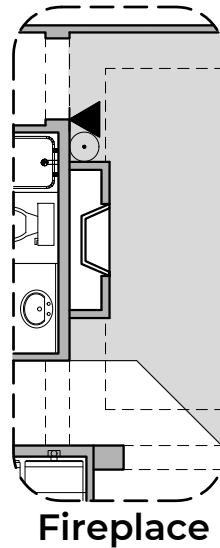

# Stockton

1,860 Square Feet

Community: Hannah Heights

LOW VOLTAGE LEGEND	
LOGO	DESCRIPTION
	CABLE TV
	CAT 5 DATA

**Traditional (G)**

**Hill Country (H)**

Garage Orientation:  Left  Right

Home is complete and accepted as built. \_\_\_\_\_

# Stockton Options

1,860 Square Feet

Community: Hannah Heights

LOW VOLTAGE LEGEND	
LOGO	DESCRIPTION
	CABLE TV
	CAT 5 DATA

# Stockton Options

1,860 Square Feet

Community: Hannah Heights

LOW VOLTAGE LEGEND	
LOGO	DESCRIPTION
	CABLE TV
	CAT 5 DATA

**Extended Patio**

**Gourmet Kitchen**

**Ceiling Beam Treatment**

**Bedroom 4**