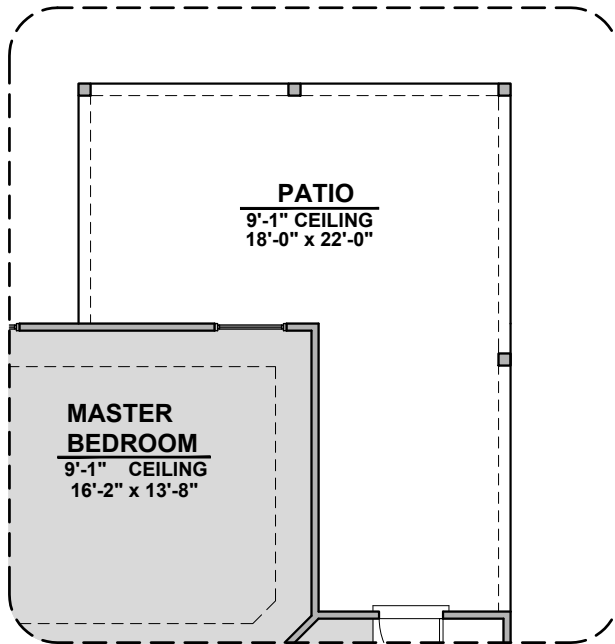

# Stockton Options

1,860 Square Feet

Community: Hannah Heights

LOW VOLTAGE LEGEND	
LOGO	DESCRIPTION
	CABLE TV
	CAT 5 DATA

# Stockton Options

1,860 Square Feet

Community: Hannah Heights

LOW VOLTAGE LEGEND	
LOGO	DESCRIPTION
	CABLE TV
	CAT 5 DATA

**Extended Patio**

**Gourmet Kitchen**

**Ceiling Beam Treatment**

**Bedroom 4**