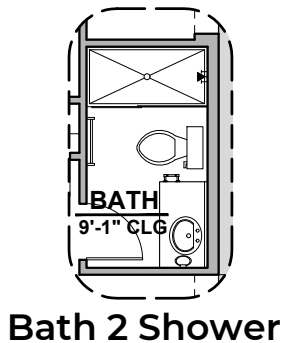

# Stockton

1,860 Square Feet

Community: Hannah Heights

LOW VOLTAGE LEGEND	
LOGO	DESCRIPTION
	CABLE TV
	CAT 5 DATA

**Traditional (G)**

**Hill Country (H)**

Garage Orientation:  Left  Right

Home is complete and accepted as built. \_\_\_\_\_

# Stockton Options

1,860 Square Feet

Community: Hannah Heights

LOW VOLTAGE LEGEND	
LOGO	DESCRIPTION
	CABLE TV
	CAT 5 DATA

# Stockton Options

1,860 Square Feet

Community: Hannah Heights

LOW VOLTAGE LEGEND	
LOGO	DESCRIPTION
	CABLE TV
	CAT 5 DATA

**Extended Patio**

**Gourmet Kitchen**

**Ceiling Beam Treatment**

**Bedroom 4**