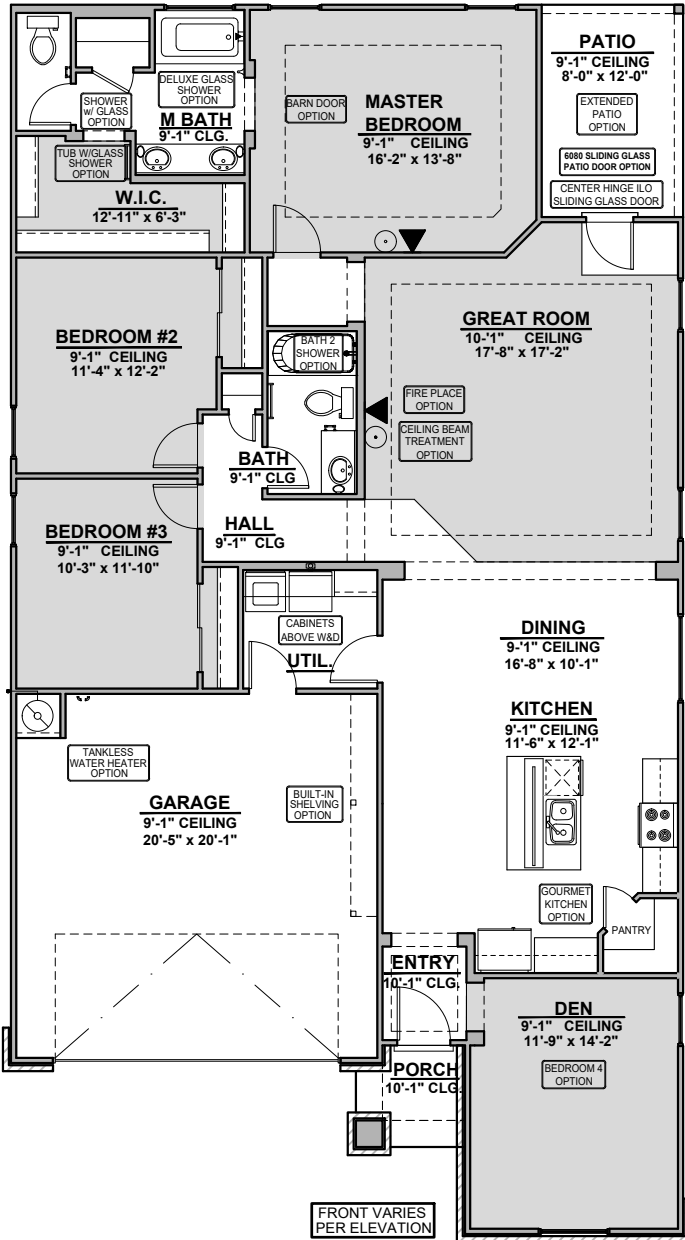

# Stockton

1,860 Square Feet

Community: Hannah Heights

LOW VOLTAGE LEGEND	
LOGO	DESCRIPTION
	CABLE TV
	CAT 5 DATA

**Traditional (G)**

**Hill Country (H)**

Garage Orientation:  Left  Right

Home is complete and accepted as built. \_\_\_\_\_

Home construction is in process, buyer accepts all option locations. \_\_\_\_\_

# Stockton Options

1,860 Square Feet

Community: Hannah Heights

LOW VOLTAGE LEGEND	
LOGO	DESCRIPTION
	CABLE TV
	CAT 5 DATA

# Stockton Options

1,860 Square Feet

Community: Hannah Heights

LOW VOLTAGE LEGEND	
LOGO	DESCRIPTION
	CABLE TV
	CAT 5 DATA

**Extended Patio**

**Gourmet Kitchen**

**Ceiling Beam Treatment**

**Bedroom 4**