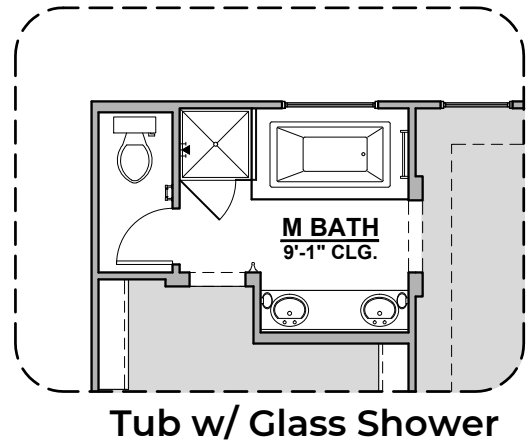

# Stockton

1,860 Square Feet

Community: Hannah Heights

LOW VOLTAGE LEGEND	
LOGO	DESCRIPTION
	CABLE TV
	CAT 5 DATA

**Traditional (G)**

**Hill Country (H)**

Garage Orientation:  Left  Right

Home is complete and accepted as built. \_\_\_\_\_

# Stockton Options

1,860 Square Feet

Community: Hannah Heights

LOW VOLTAGE LEGEND	
LOGO	DESCRIPTION
	CABLE TV
	CAT 5 DATA

# Stockton Options

1,860 Square Feet

Community: Hannah Heights

LOW VOLTAGE LEGEND	
LOGO	DESCRIPTION
	CABLE TV
	CAT 5 DATA

**Extended Patio**

**Gourmet Kitchen**

**Ceiling Beam Treatment**

**Bedroom 4**