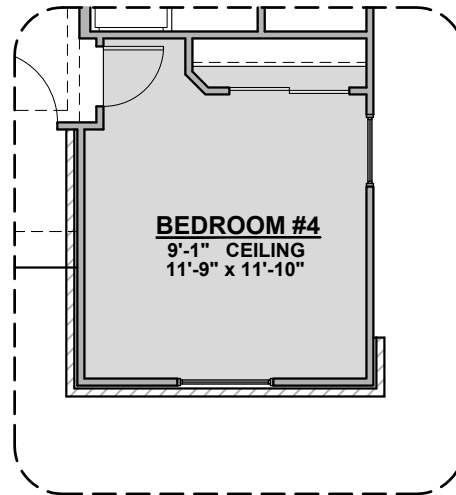

# Stockton Options

1,860 Square Feet

Community: Hannah Heights

LOW VOLTAGE LEGEND	
LOGO	DESCRIPTION
	CABLE TV
	CAT 5 DATA

**Extended Patio**

**Gourmet Kitchen**

**Ceiling Beam Treatment**

**Bedroom 4**