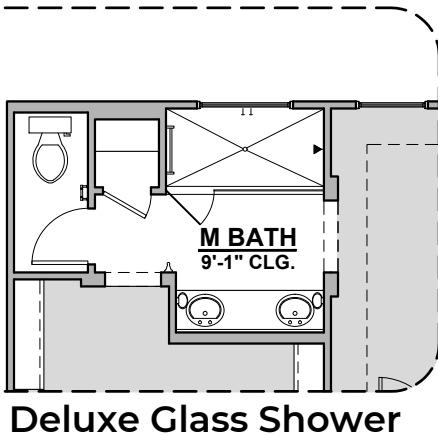

# Stockton

1,860 Square Feet

Community: Hannah Heights

LOW VOLTAGE LEGEND	
LOGO	DESCRIPTION
	CABLE TV
	CAT 5 DATA

**Traditional (G)**

**Hill Country (H)**

Garage Orientation:  Left  Right

Home is complete and accepted as built. \_\_\_\_\_

# Stockton Options

1,860 Square Feet

Community: Hannah Heights

LOW VOLTAGE LEGEND	
LOGO	DESCRIPTION
	CABLE TV
	CAT 5 DATA

# Stockton Options

1,860 Square Feet

Community: Hannah Heights

LOW VOLTAGE LEGEND	
LOGO	DESCRIPTION
	CABLE TV
	CAT 5 DATA

**Extended Patio**

**Gourmet Kitchen**

**Ceiling Beam Treatment**

**Bedroom 4**