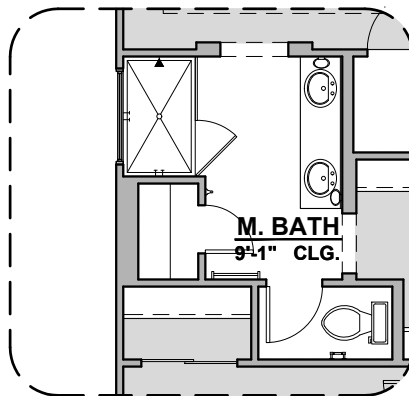

Home construction is in process, buyer accepts all option locations. _____

Sheffield Options

1,740 Square Feet

Community: Hannah Heights

LOW VOLTAGE LEGEND	
LOGO	DESCRIPTION
	CABLE TV
	CAT 5 DATA

Fireplace

Contemporary
Fireplace

Barn Door

Center Hinge Door ILO
Sliding Glass Door

Tankless Water
Heater

Deluxe Glass Shower

Shower w/ Glass

Tub w/ Glass Shower

Sheffield Options

1,740 Square Feet

Community: Hannah Heights

LOW VOLTAGE LEGEND	
LOGO	DESCRIPTION
	CABLE TV
	CAT 5 DATA

Ceiling Beam Treatment

Gourmet Kitchen

Powder Room

Bath 2 Shower

6080 Sliding Glass Door

Sheffield Options

1,740 Square Feet

Community: Hannah Heights

LOW VOLTAGE LEGEND	
LOGO	DESCRIPTION
	CABLE TV
	CAT 5 DATA

Extended Patio

**Stacking Door ILO
Standard Door**

**Stacking Door In Addition
To Standard Door**