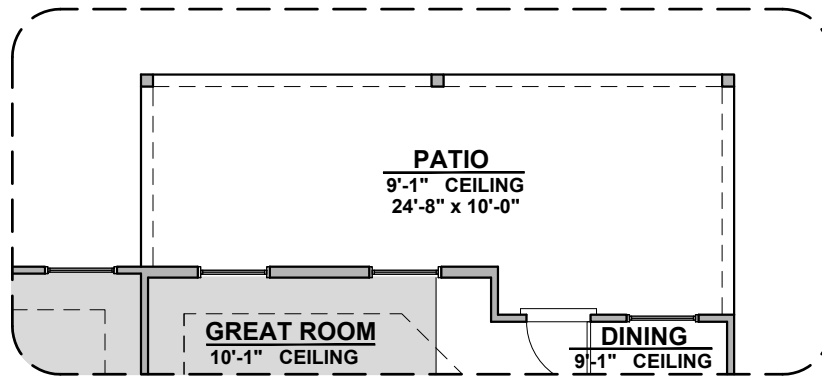

1,740 Square Feet

Community: Hannah Heights

LOW VOLTAGE LEGEND	
LOGO	DESCRIPTION
	CABLE TV
	CAT 5 DATA

Ceiling Beam Treatment

Gourmet Kitchen

Powder Room

Bath 2 Shower

6080 Sliding Glass Door

Sheffield Options

1,740 Square Feet

Community: Hannah Heights

LOW VOLTAGE LEGEND	
LOGO	DESCRIPTION
	CABLE TV
	CAT 5 DATA

Extended Patio

**Stacking Door ILO
Standard Door**

**Stacking Door In Addition
To Standard Door**