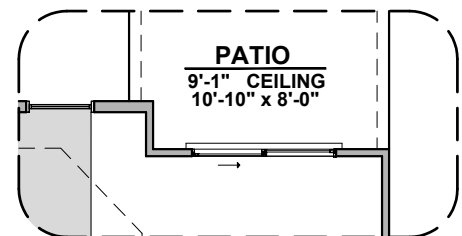

1,740 Square Feet

Community: Hannah Heights

LOW VOLTAGE LEGEND	
LOGO	DESCRIPTION
	CABLE TV
	CAT 5 DATA

Ceiling Beam Treatment

Gourmet Kitchen

Powder Room

Bath 2 Shower

6080 Sliding Glass Door

Sheffield Options

1,740 Square Feet

Community: Hannah Heights

LOW VOLTAGE LEGEND	
LOGO	DESCRIPTION
	CABLE TV
	CAT 5 DATA

Extended Patio

**Stacking Door ILO
Standard Door**

**Stacking Door In Addition
To Standard Door**