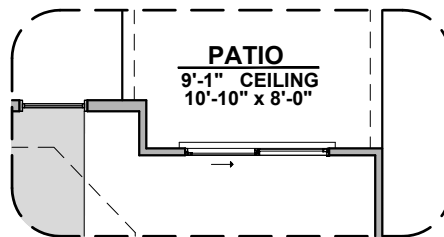

Center Hinge Door ILO
Sliding Glass Door