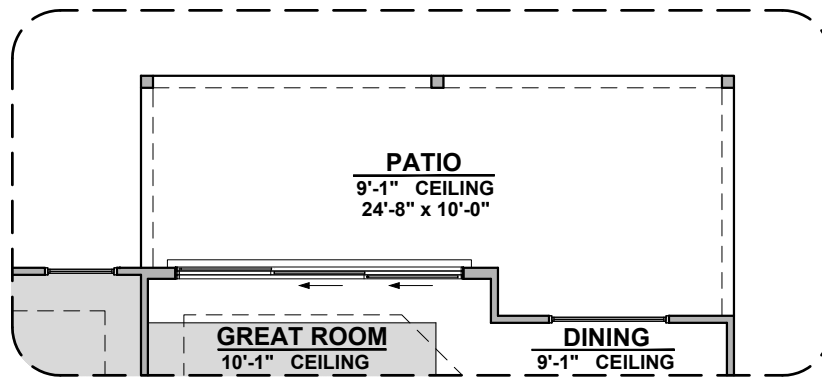

1,740 Square Feet

Community: Hannah Heights

LOW VOLTAGE LEGEND	
LOGO	DESCRIPTION
	CABLE TV
	CAT 5 DATA

Ceiling Beam Treatment

Gourmet Kitchen

Powder Room

Bath 2 Shower

6080 Sliding Glass Door

Sheffield Options

1,740 Square Feet

Community: Hannah Heights

LOW VOLTAGE LEGEND	
LOGO	DESCRIPTION
	CABLE TV
	CAT 5 DATA

Extended Patio

**Stacking Door ILO
Standard Door**

**Stacking Door In Addition
To Standard Door**