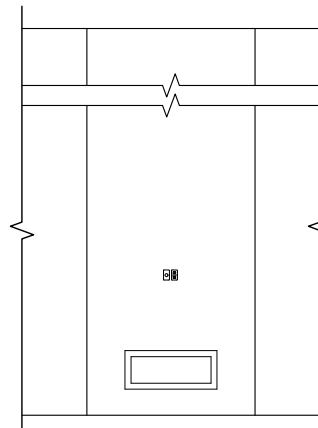

Sheffield

1,740 Square Feet

Community: Hannah Heights

LOW VOLTAGE LEGEND	
LOGO	DESCRIPTION
	CABLE TV
	CAT 5 DATA

Traditional (G)

Hill Country (H)

Garage Orientation: Left Right

Home is complete and accepted as built. _____

Home construction is in process, buyer accepts all option locations. _____

Sheffield Options

1,740 Square Feet

Community: Hannah Heights

LOW VOLTAGE LEGEND	
LOGO	DESCRIPTION
	CABLE TV
	CAT 5 DATA

Fireplace