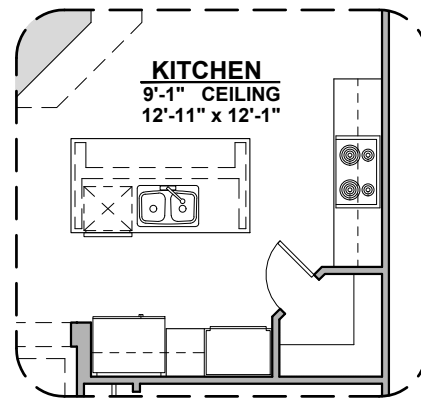

Contemporary
Fireplace

Barn Door

Center Hinge Door ILO
Sliding Glass Door

Tankless Water
Heater

Deluxe Glass Shower

Shower w/ Glass

Tub w/ Glass Shower

Sheffield Options

1,740 Square Feet

Community: Hannah Heights

LOW VOLTAGE LEGEND	
LOGO	DESCRIPTION
	CABLE TV
	CAT 5 DATA

Ceiling Beam Treatment

Gourmet Kitchen

Powder Room

Bath 2 Shower

6080 Sliding Glass Door

Sheffield Options

1,740 Square Feet

Community: Hannah Heights

LOW VOLTAGE LEGEND	
LOGO	DESCRIPTION
	CABLE TV
	CAT 5 DATA

Extended Patio

**Stacking Door ILO
Standard Door**

**Stacking Door In Addition
To Standard Door**