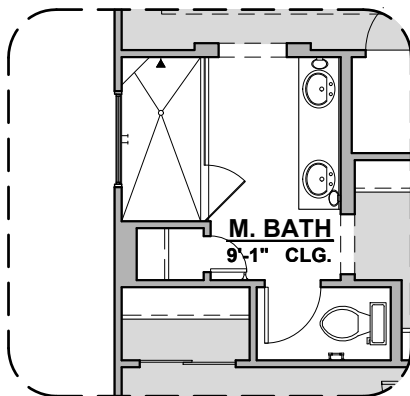

Home construction is in process, buyer accepts all option locations. _____

Sheffield Options

1,740 Square Feet

Community: Hannah Heights

LOW VOLTAGE LEGEND	
LOGO	DESCRIPTION
	CABLE TV
	CAT 5 DATA

Fireplace

Contemporary
Fireplace

Barn Door

Center Hinge Door ILO
Sliding Glass Door

Tankless Water
Heater

Deluxe Glass Shower

Shower w/ Glass

Tub w/ Glass Shower

Sheffield Options

1,740 Square Feet

Community: Hannah Heights

LOW VOLTAGE LEGEND	
LOGO	DESCRIPTION
	CABLE TV
	CAT 5 DATA

Ceiling Beam Treatment

Gourmet Kitchen

Powder Room

Bath 2 Shower

6080 Sliding Glass Door

Sheffield Options

1,740 Square Feet

Community: Hannah Heights

LOW VOLTAGE LEGEND	
LOGO	DESCRIPTION
	CABLE TV
	CAT 5 DATA

Extended Patio

**Stacking Door ILO
Standard Door**

**Stacking Door In Addition
To Standard Door**