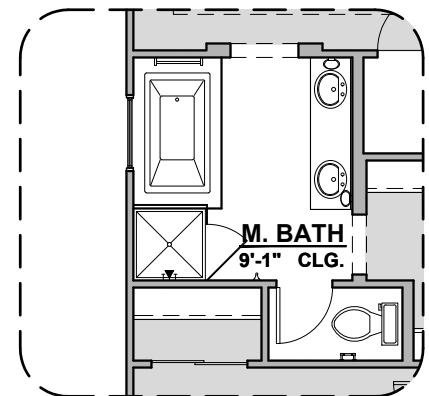

Contemporary
Fireplace

Barn Door

Center Hinge Door ILO
Sliding Glass Door

Tankless Water
Heater

Deluxe Glass Shower

Shower w/ Glass

Tub w/ Glass Shower

Sheffield Options

1,740 Square Feet

Community: Hannah Heights

LOW VOLTAGE LEGEND	
LOGO	DESCRIPTION
	CABLE TV
	CAT 5 DATA

Ceiling Beam Treatment

Gourmet Kitchen

Powder Room

Bath 2 Shower

6080 Sliding Glass Door

Sheffield Options

1,740 Square Feet

Community: Hannah Heights

LOW VOLTAGE LEGEND	
LOGO	DESCRIPTION
	CABLE TV
	CAT 5 DATA

Extended Patio

**Stacking Door ILO
Standard Door**

**Stacking Door In Addition
To Standard Door**