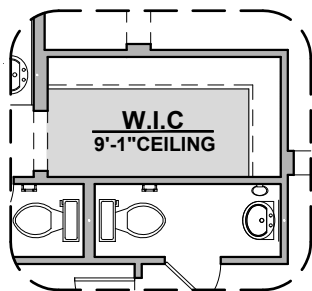

1,740 Square Feet

Community: Hannah Heights

LOW VOLTAGE LEGEND	
LOGO	DESCRIPTION
	CABLE TV
	CAT 5 DATA

Ceiling Beam Treatment

Gourmet Kitchen

Powder Room

Bath 2 Shower

6080 Sliding Glass Door

Sheffield Options

1,740 Square Feet

Community: Hannah Heights

LOW VOLTAGE LEGEND	
LOGO	DESCRIPTION
	CABLE TV
	CAT 5 DATA

Extended Patio

**Stacking Door ILO
Standard Door**

**Stacking Door In Addition
To Standard Door**