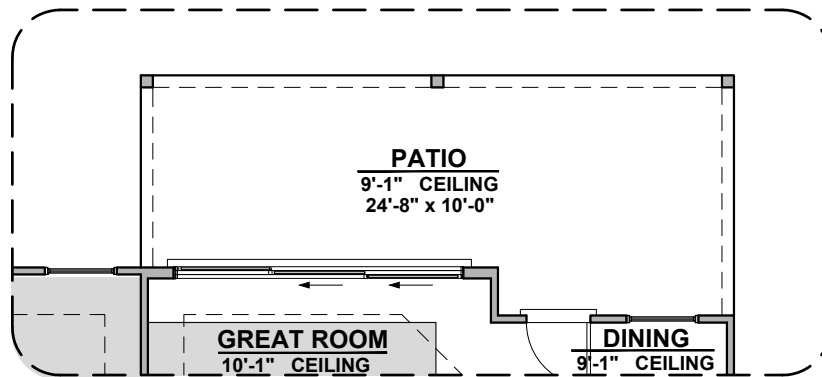

1,740 Square Feet

Community: Hannah Heights

LOW VOLTAGE LEGEND	
LOGO	DESCRIPTION
	CABLE TV
	CAT 5 DATA

Ceiling Beam Treatment

Gourmet Kitchen

Powder Room

Bath 2 Shower

6080 Sliding Glass Door

Sheffield Options

1,740 Square Feet

Community: Hannah Heights

LOW VOLTAGE LEGEND	
LOGO	DESCRIPTION
	CABLE TV
	CAT 5 DATA

Extended Patio

**Stacking Door ILO
Standard Door**

**Stacking Door In Addition
To Standard Door**