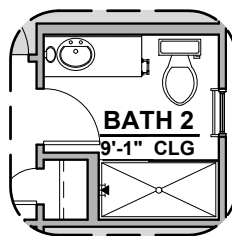

1,740 Square Feet

Community: Hannah Heights

LOW VOLTAGE LEGEND	
LOGO	DESCRIPTION
	CABLE TV
	CAT 5 DATA

Ceiling Beam Treatment

Gourmet Kitchen

Powder Room

Bath 2 Shower

6080 Sliding Glass Door

Sheffield Options

1,740 Square Feet

Community: Hannah Heights

LOW VOLTAGE LEGEND	
LOGO	DESCRIPTION
	CABLE TV
	CAT 5 DATA

Extended Patio

**Stacking Door ILO
Standard Door**

**Stacking Door In Addition
To Standard Door**