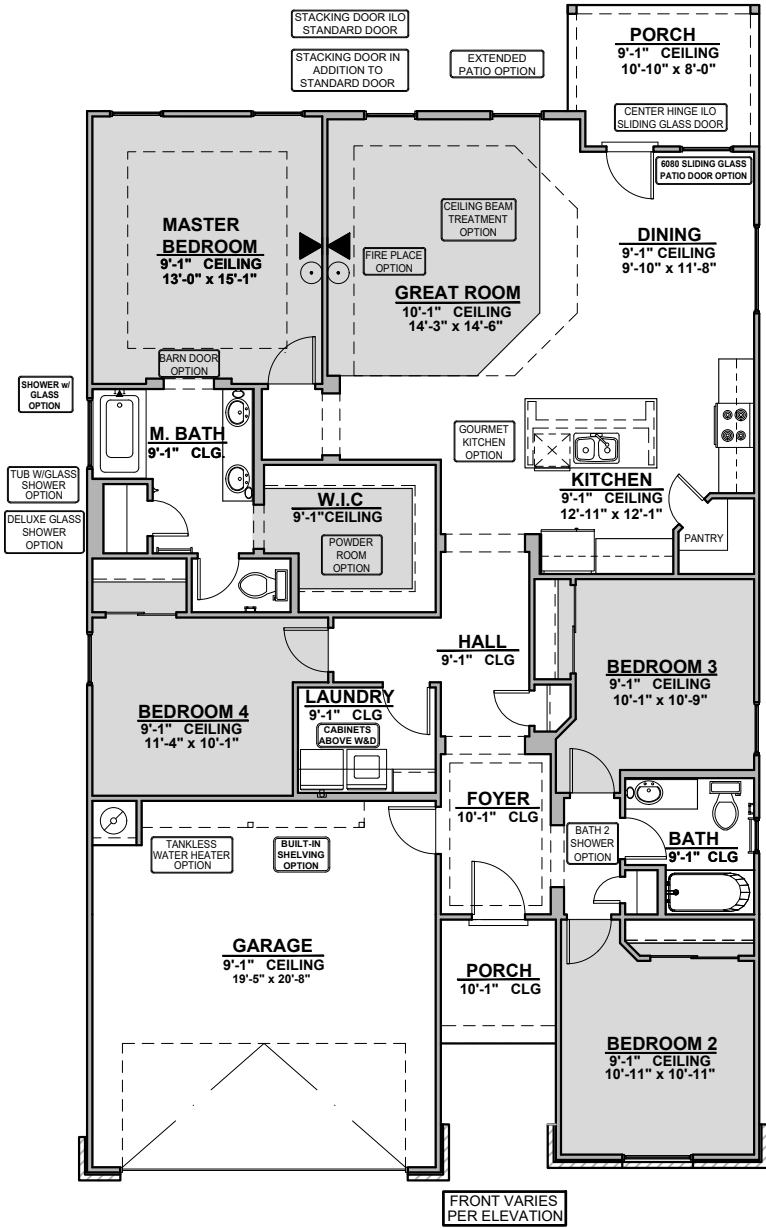

Sheffield

1,740 Square Feet

Community: Hannah Heights

LOW VOLTAGE LEGEND	
LOGO	DESCRIPTION
	CABLE TV
	CAT 5 DATA

Traditional (G)

Hill Country (H)

Garage Orientation: Left Right

Home is complete and accepted as built. _____

Home construction is in process, buyer accepts all option locations. _____

Sheffield Options

1,740 Square Feet

Community: Hannah Heights

LOW VOLTAGE LEGEND	
LOGO	DESCRIPTION
	CABLE TV
	CAT 5 DATA

Fireplace

Contemporary
Fireplace

Barn Door

Center Hinge Door ILO
Sliding Glass Door

Tankless Water
Heater

Deluxe Glass Shower

Shower w/ Glass

Tub w/ Glass Shower

Sheffield Options

1,740 Square Feet

Community: Hannah Heights

LOW VOLTAGE LEGEND	
LOGO	DESCRIPTION
	CABLE TV
	CAT 5 DATA

Ceiling Beam Treatment

Gourmet Kitchen

Powder Room

Bath 2 Shower

6080 Sliding Glass Door