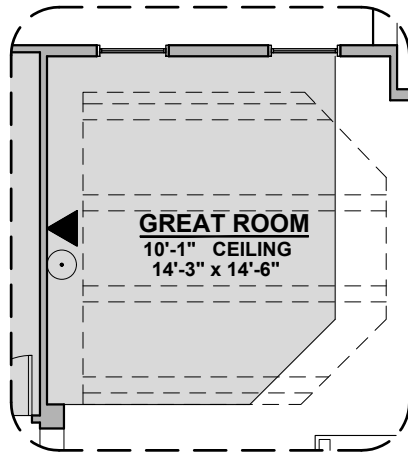

1,740 Square Feet

Community: Hannah Heights

LOW VOLTAGE LEGEND	
LOGO	DESCRIPTION
	CABLE TV
	CAT 5 DATA

Ceiling Beam Treatment

Gourmet Kitchen

Powder Room

Bath 2 Shower

6080 Sliding Glass Door

Sheffield Options

1,740 Square Feet

Community: Hannah Heights

LOW VOLTAGE LEGEND	
LOGO	DESCRIPTION
	CABLE TV
	CAT 5 DATA

Extended Patio

**Stacking Door ILO
Standard Door**

**Stacking Door In Addition
To Standard Door**