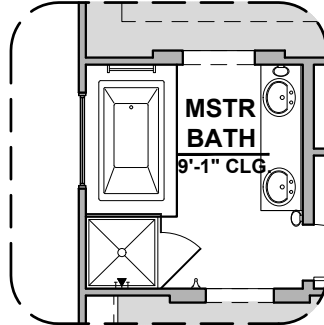

Tub w/ Glass
Shower