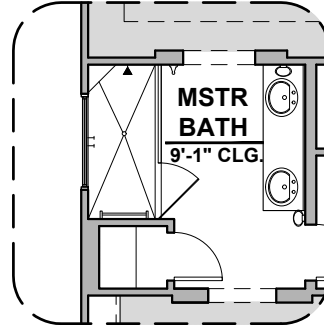

Van Horn

1,473 Square Feet

Community: Hannah Heights

LOGO	DESCRIPTION
	CABLE TV
	CAT 5 DATA

Traditional (G)

Hill Country (H)

Garage Orientation: Left Right

Home is complete and accepted as built. _____

Contemporary
FirePlace

Ceiling Beam
Treatment

Shower w/
Glass

Tub w/ Glass
Shower

Deluxe Glass
Shower

6080 Sliding
Glass Patio Door

Gourmet Kitchen

Bath 2 Shower

Barn Door

Center Hinge ILO
Sliding Glass Door

Tankless Water
Heater

Van Horn Options

1,473 Square Feet

Community: Hannah Heights

LOW VOLTAGE LEGEND	
LOGO	DESCRIPTION
	CABLE TV
	CAT 5 DATA

Extended Patio