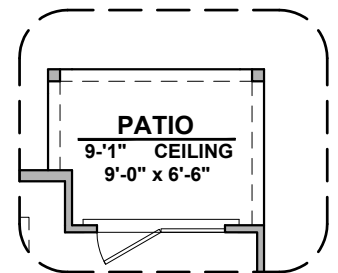

6080 Sliding
Glass Patio Door