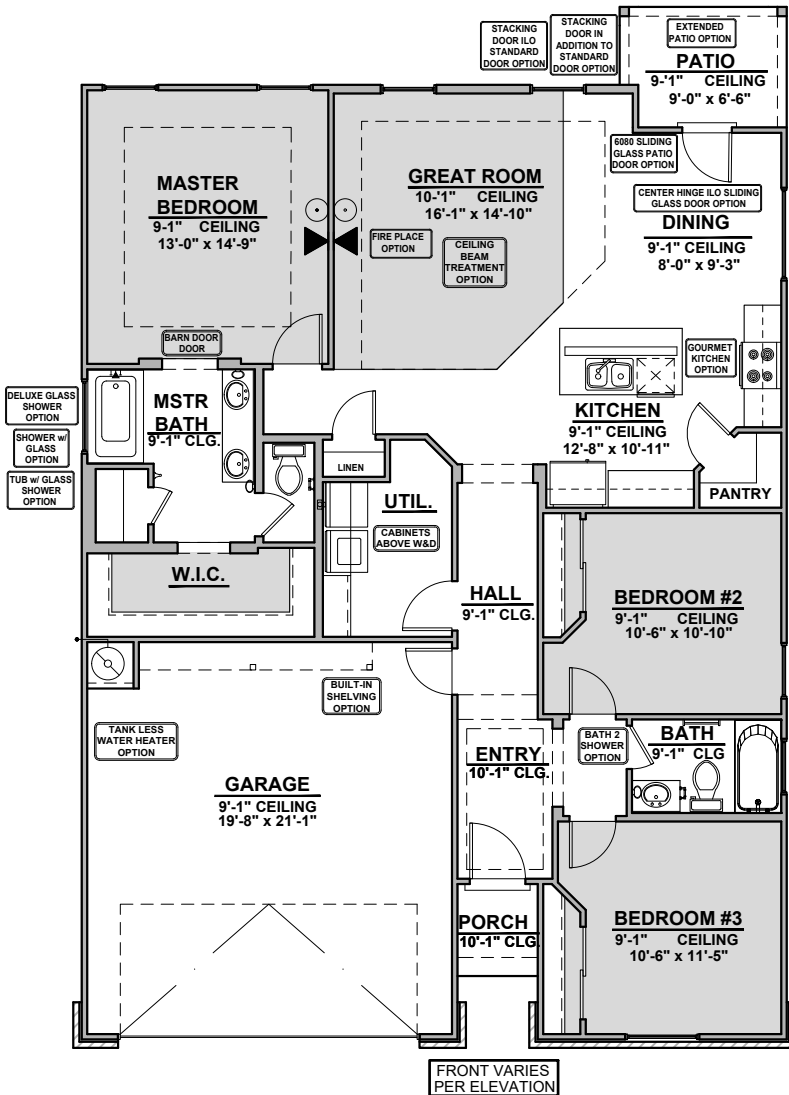

Van Horn

1,473 Square Feet

Community: Hannah Heights

LOGO	DESCRIPTION
	CABLE TV
	CAT 5 DATA

Traditional (G)

Hill Country (H)

Garage Orientation: Left Right

Home is complete and accepted as built. _____

Home construction is in process, buyer accepts all option locations. _____

Van Horn Options

1,473 Square Feet

Community: Hannah Heights

LOW VOLTAGE LEGEND	
LOGO	DESCRIPTION
	CABLE TV
	CAT 5 DATA

Fire Place

Contemporary
FirePlace

Ceiling Beam
Treatment

Shower w/
Glass

Tub w/ Glass
Shower

Deluxe Glass
Shower

6080 Sliding
Glass Patio Door

Gourmet Kitchen

Bath 2 Shower

Barn Door

Center Hinge ILO
Sliding Glass Door

Tankless Water
Heater

Van Horn Options

1,473 Square Feet

Community: Hannah Heights

LOW VOLTAGE LEGEND	
LOGO	DESCRIPTION
	CABLE TV
	CAT 5 DATA

Extended Patio