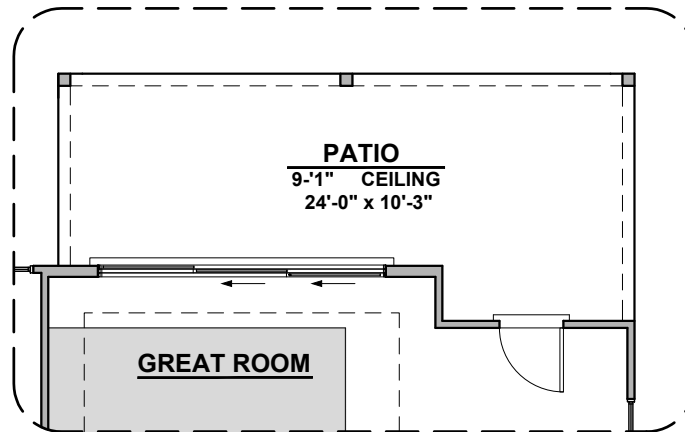

Barn Door

Center Hinge ILO
Sliding Glass Door

Tankless Water
Heater

Van Horn Options

1,473 Square Feet

Community: Hannah Heights

LOW VOLTAGE LEGEND	
LOGO	DESCRIPTION
	CABLE TV
	CAT 5 DATA

Extended Patio

Stacking Door In Addition To Standard Door

*Extended Patio Must Be Selected

Stacking Door ILO Standard Door

*Extended Patio Must Be Selected