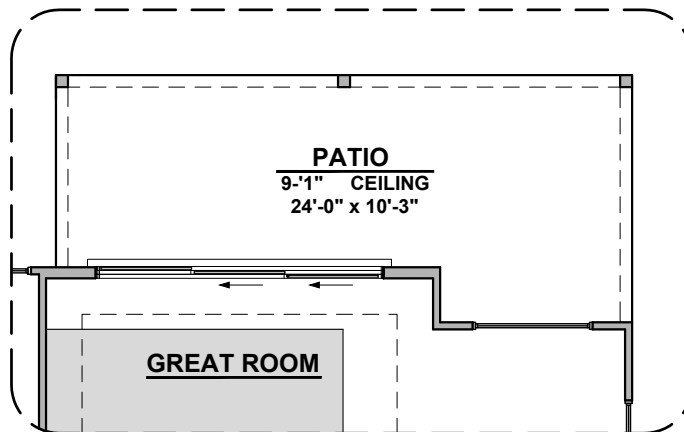

Barn Door

Center Hinge ILO
Sliding Glass Door

Tankless Water
Heater

Van Horn Options

1,473 Square Feet

Community: Hannah Heights

LOW VOLTAGE LEGEND	
LOGO	DESCRIPTION
	CABLE TV
	CAT 5 DATA

Extended Patio

Stacking Door In Addition To Standard Door

*Extended Patio Must Be Selected

Stacking Door ILO Standard Door

*Extended Patio Must Be Selected