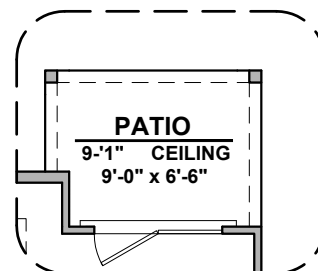

Van Horn

1,473 Square Feet

Community: Hannah Heights

LOGO	DESCRIPTION
	CABLE TV
	CAT 5 DATA

Traditional (G)

Hill Country (H)

Garage Orientation: Left Right

Home is complete and accepted as built. _____

Barn Door

Center Hinge ILO
Sliding Glass Door

Tankless Water
Heater

Van Horn Options

1,473 Square Feet

Community: Hannah Heights

LOW VOLTAGE LEGEND	
LOGO	DESCRIPTION
	CABLE TV
	CAT 5 DATA

Extended Patio