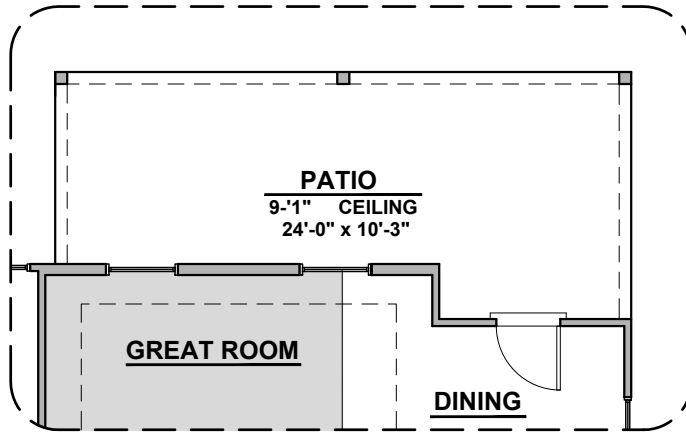

Barn Door

Center Hinge ILO
Sliding Glass Door

Tankless Water
Heater

Van Horn Options

1,473 Square Feet

Community: Hannah Heights

LOW VOLTAGE LEGEND	
LOGO	DESCRIPTION
	CABLE TV
	CAT 5 DATA

Extended Patio

Stacking Door In Addition To Standard Door

*Extended Patio Must Be Selected

Stacking Door ILO Standard Door

*Extended Patio Must Be Selected