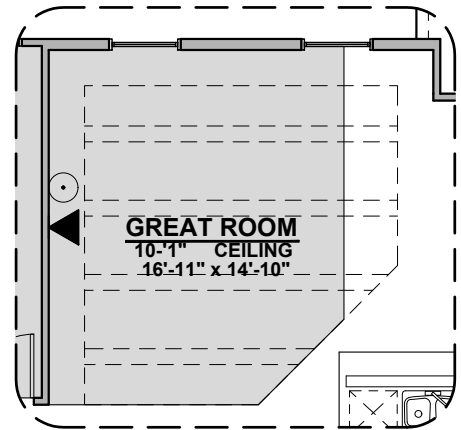

Ceiling Beam
Treatment