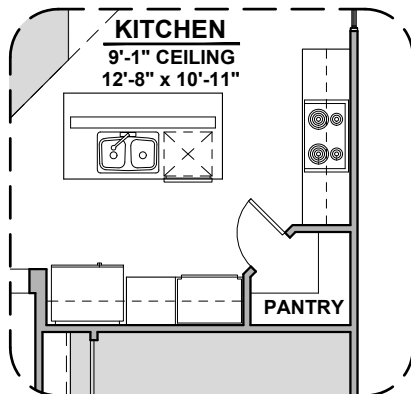

Gourmet Kitchen