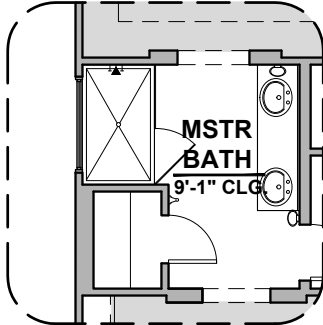

Shower w/
Glass